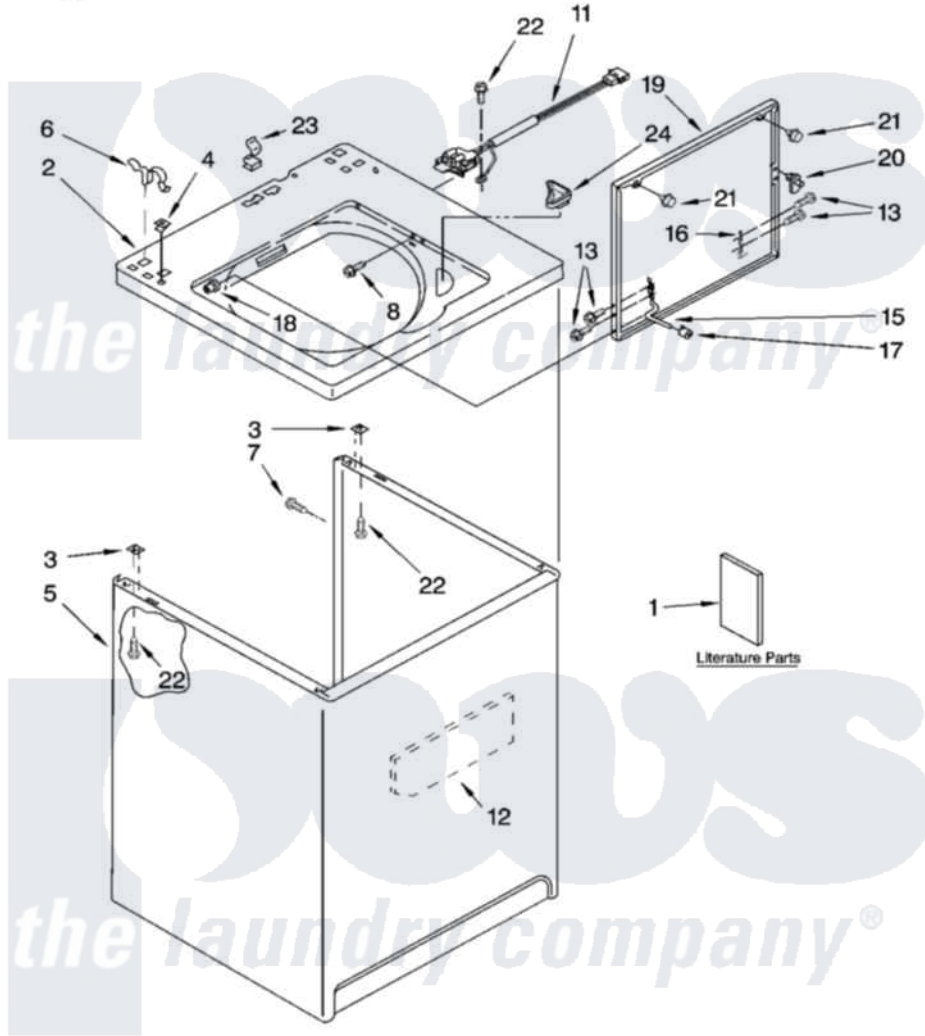

Whirlpool 4PGSC9455JT2 01 - TOP AND CABINET PARTS

TOP AND CABINET PARTS

For Models: 4PGSC9455JQ2, 4PGSC9455JT2
(Designer White) (Biscuit)

AUTOMATIC
WASHER

12-05 Litho in U.S.A. (dtd)

1

Part No. 6180805

Whirlpool [Residential Whirlpool 4PGSC9455JT2 Washer Parts](#) Parts Diagram 01 - TOP AND CABINET PARTS
Click on the part number to view part

Item	Original Part Number	Replaced By	Status	Part Description
1	8318506		Not Available	Installation Instructions Use & Care Guide
"	8315981		Not Available	English/Korean
"	3954823		Not Available	Arabic
"	3954735		Not Available	Wiring Diagram
2	8271378			Top
"	8271380			Top
3	62750			Spacer, Cabinet To Top (4)
4	357213			Nut, Push-In
5	63424			Cabinet
"	3954357			Cabinet
6	62780			Clip, Top And Cabinet And Rear Panel
7	3357011	308685		Side Trim)
8	3356311			Screw And Washer, Lid Switch Shield
11	3949237	3949247		Switch-Lid