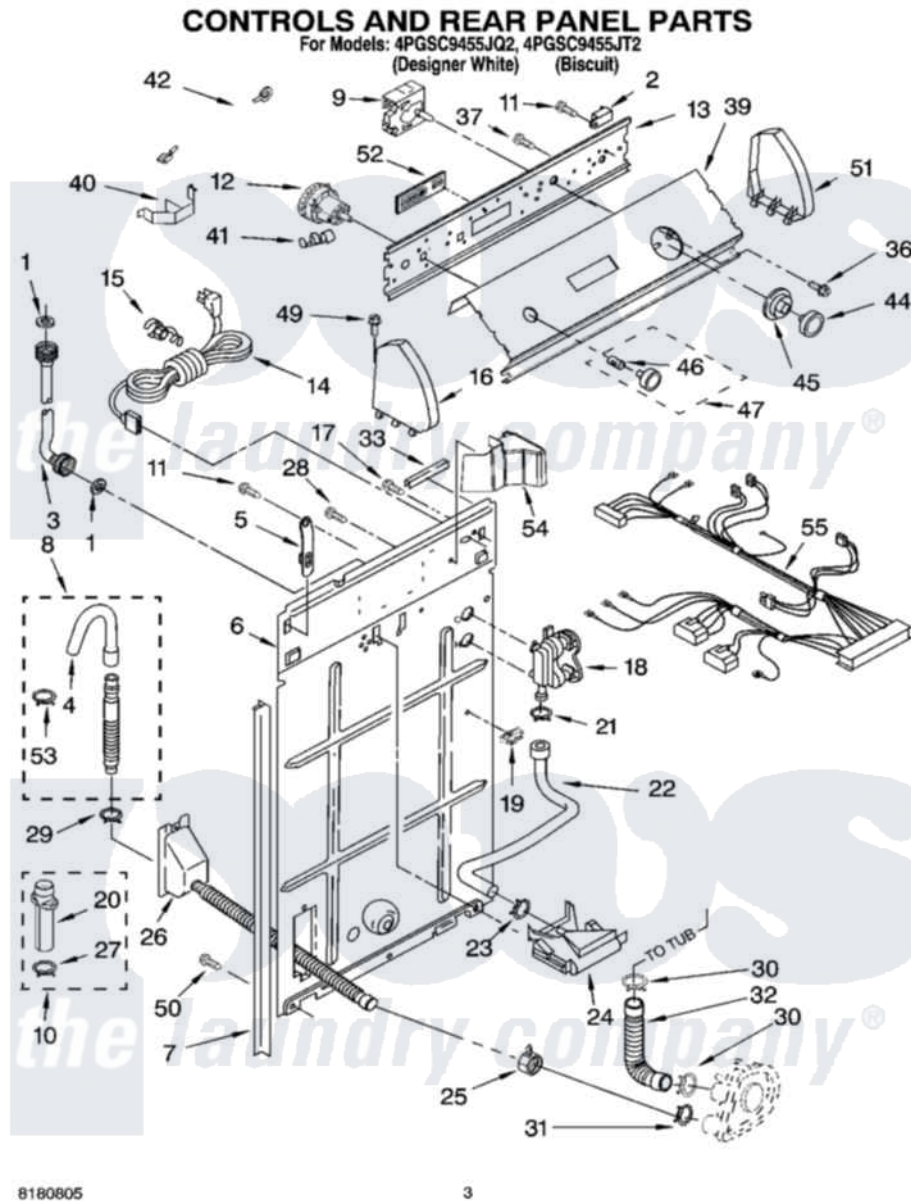

Whirlpool 4PGSC9455JT2 02 - CONTROLS AND REAR PANEL PARTS

Whirlpool [Residential Whirlpool 4PGSC9455JT2 Washer Parts](#) Parts Diagram 02 - CONTROLS AND REAR PANEL PARTS

[Click on the part number to view part](#)

Item	Original Part Number	Replaced By	Status	Part Description
1	3976300	16123		Washer Inlet-Hose Miscellaneous Parts Must be Ordered Separately.
2	3952439			Buzzer, Mini
3	8571377	89503		Hose-Inlet
"	8571378	89503		Hose-Inlet
4	3357027			Nozzle, Hose Drain
5	8568314			Strap, Console
6	3357978			Panel, Rear
7	62747			Pad, Rear Panel
8	3951609	285664		Hose
"	661577	285666		Hose
"	3357090	285702		Hose
9	3954733			Timer, Control
10	285750		Not Available	(Kit-Adapter) (Includes. Item) (20. And 27.)
11	00767			Screw, 8A X 3/8 HeX Washer