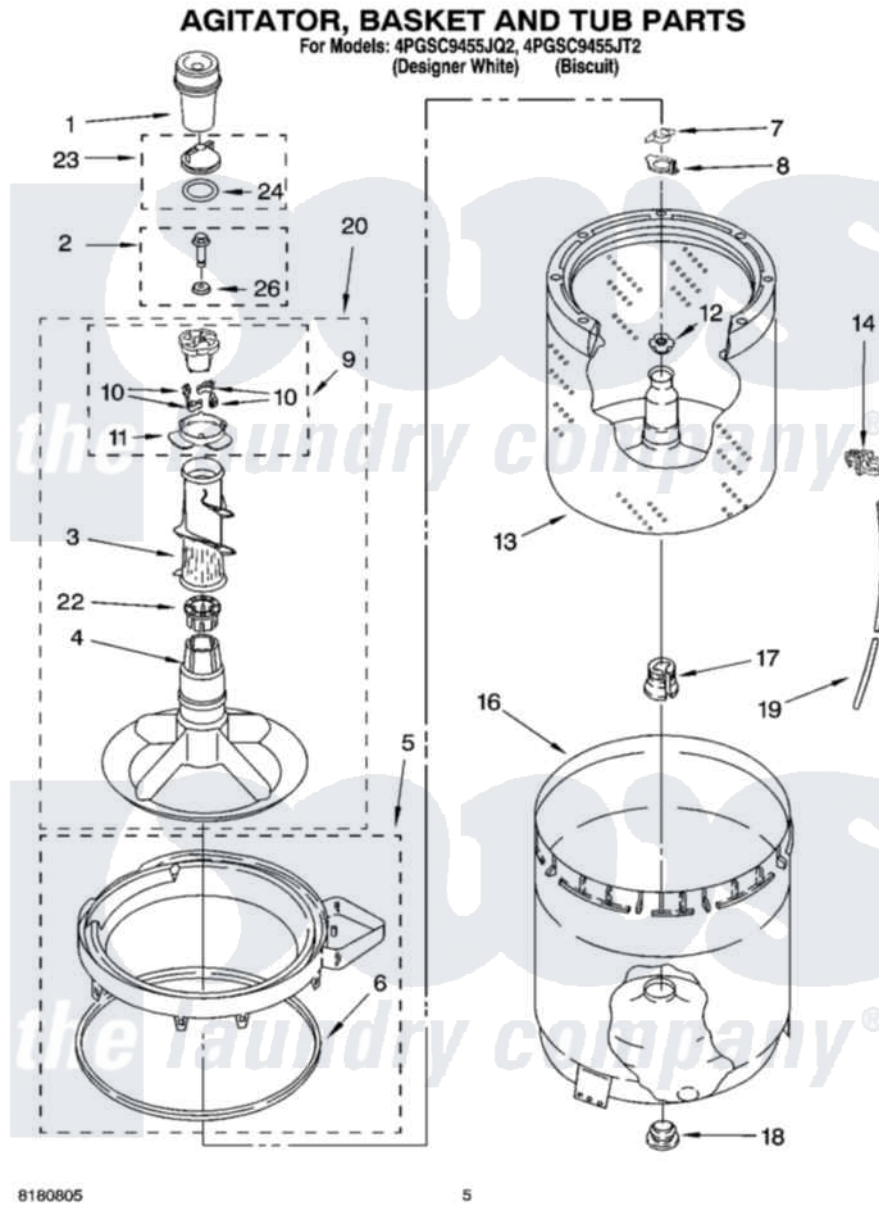

Whirlpool 4PGSC9455JT2 03 - AGITATOR, BASKET AND TUB PARTS

8180805

5

Whirlpool Residential Whirlpool 4PGSC9455JT2 Washer Parts Parts Diagram 03 - AGITATOR, BASKET AND TUB PARTS

[Click on the part number to view part](#)

Item	Original Part Number	Replaced By	Status	Part Description
1	63580			Dispenser, Fabric Softener
2	358237			Screw And Washer
3	3363003			Mover, Clothes
4	3951632			Agitator
5	8528150	W10445870		Ring-Tub
6	3976308			Gasket, Tub Ring
7	3354845			Clip, Agitator
8	8543666			Washer, Agitator
9	3951682	285809		Cam-Agitator
10	3366877	80040		Dog-Agitator
11	3952374			Bearing, Driven Cam
12	21366			Nut, Spanner
13	3951983	W10389328		Clothes Container, Assembly
14	2219077			Clip, Pressure Switch Hose
16	63849			Strain Relief, Power Cord
17	389140			Tub Block, Basket Drive

18	383727		Gasket, Centerpodt
19	3347780	353244	Hose, Pressure Switch
20	3951744		Agitator Assembly
22	3951608		Spacer, Thrust
23	3354733	W10074580	Cap, Barrier
24	3348855	W10072840	Fabric Softener
26	3949550		Washer