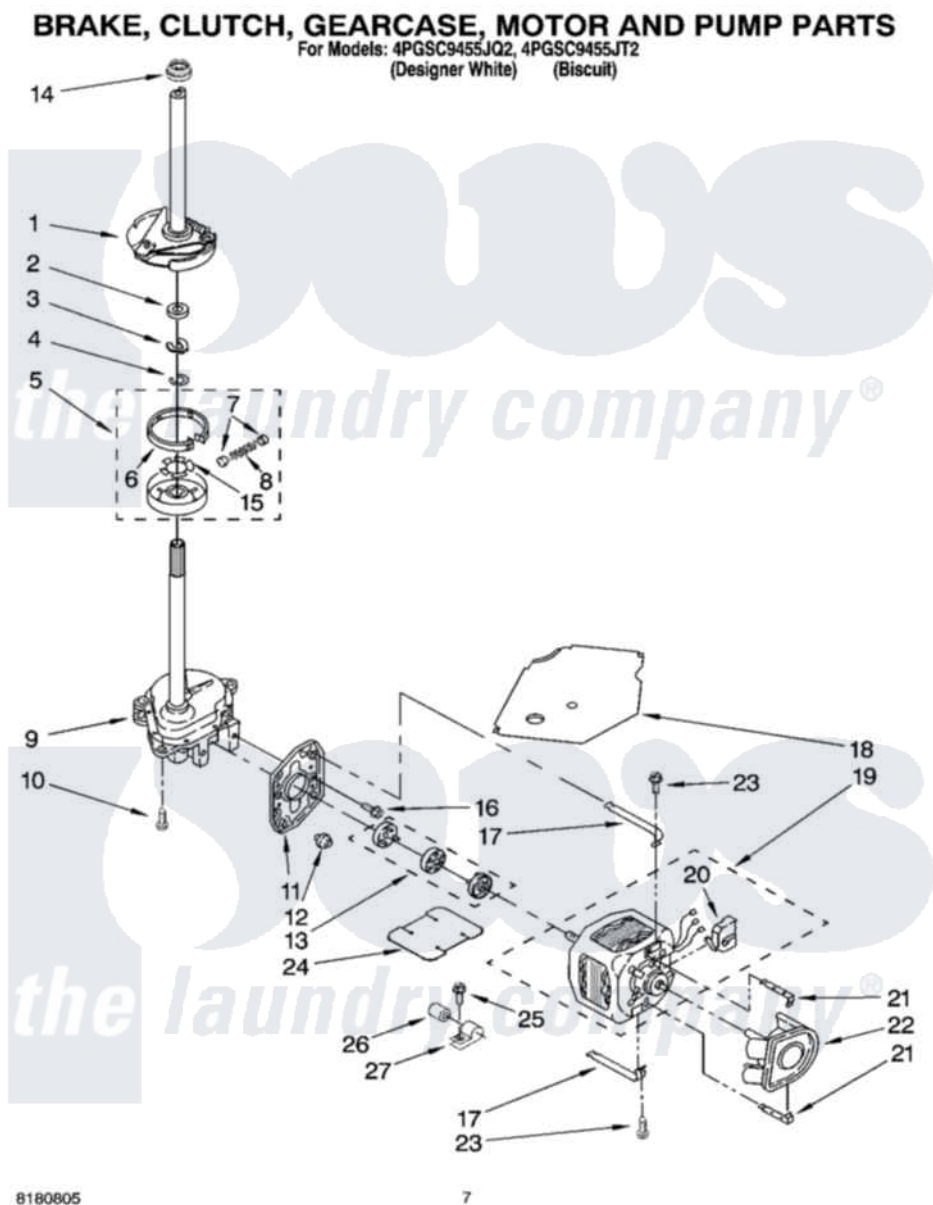

Whirlpool 4PGSC9455JT2 04 - BRAKE, CLUTCH, GEARCASE, MOTOR AND PUMP PARTS

Whirlpool [Residential Whirlpool 4PGSC9455JT2 Washer Parts](#) Parts Diagram 04 - BRAKE, CLUTCH, GEARCASE, MOTOR AND PUMP PARTS
 Click on the part number to view part

Item	Original Part Number	Replaced By	Status	Part Description
1	388952	285792		Basketdrive
2	63292			Washer, Spin Tube Thrust
3	62697	W10080230		Ring, Spin Tube Support
4	63283	285353		Ring
5	3951311	285785		Clutch
6	3951308	285790		Lining
7	62646			Cap, Clutch Spring
8	3946792			Spring And Damper Assembly
9	3360630	3360629		Gearcase
10	3357334	3400516		Screw Anti-Rattle
11	62611			Plate, Motor Mount To Gearcase
12	62691			Grommet, Motor
13	3364003	285753A		Coupling
14	8577374			Seal, Centerpost

15	3355454		Clip, Main Drive
16	3400516		Screw Anti-Rattle
17	3349637	W10086010	Retainer, Motor
18	3362089		Shield, Tub To Motor
19	3353846		Motor, Main Drive
20	8529896		Switch, Main Drive Motor
21	8546127		Retainer, Pump
22	3363394		Pump
23	3387485	273556	Screw, 10-16 X 5/8
24	3946532		Shield, Motor
25	62863	3390631	Screw, 10-16 X 3/8
26	8572717		Capacitor, Motor Start
27	357030		Clamp, Capacitor