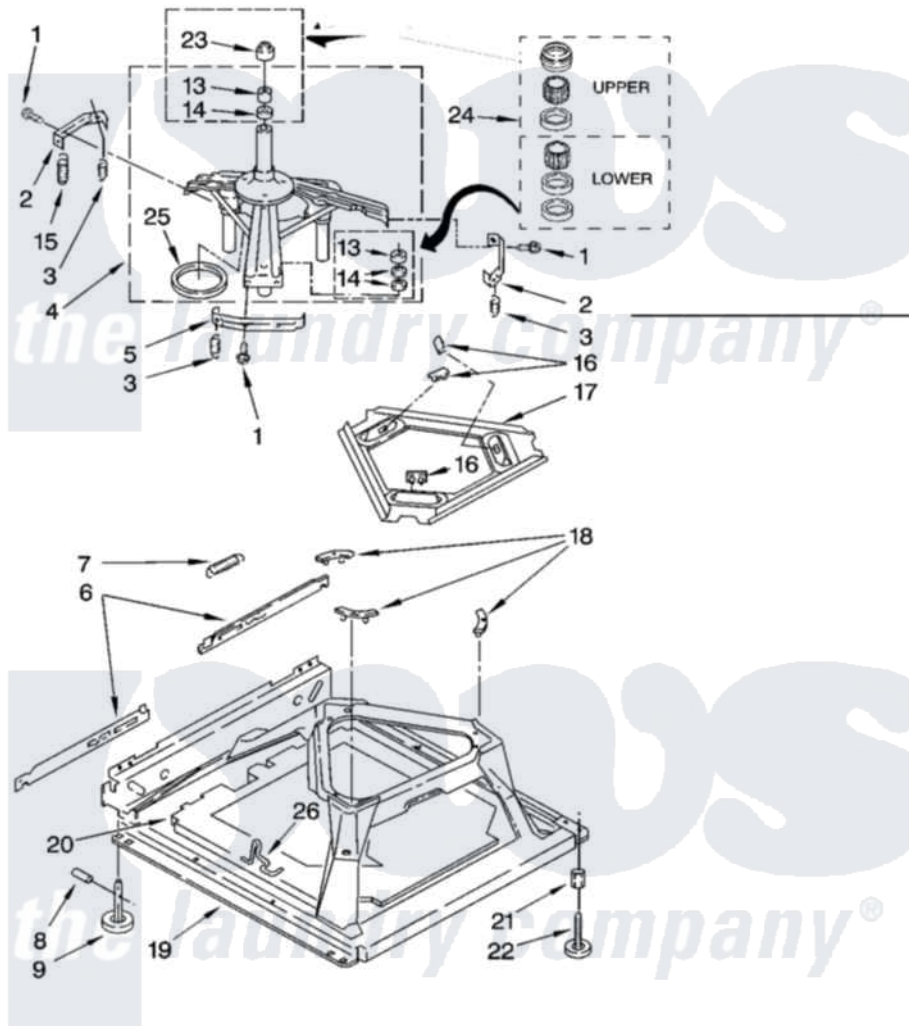

# Whirlpool 4PGSC9455JT2 05 - MACHINE BASE PARTS

## MACHINE BASE PARTS

For Models: 4PGSC9455JQ2, 4PGSC9455JT2  
(Designer White) (Biscuit)

8

8180805

Whirlpool [Residential Whirlpool 4PGSC9455JT2 Washer Parts](#) Parts Diagram 05 - MACHINE BASE PARTS  
Click on the part number to view part

Item	Original Part Number	Replaced By	Status	Part Description
1	<a href="#">3400076</a>			Screw, Bracket Mounting
2	<a href="#">64067</a>			Bracket, Spring Outer
3	<a href="#">63907</a>			Spring, Suspension
4	8575214	<a href="#">280184</a>		Support
5	<a href="#">64065</a>			Bracket, Spring Outer
6	<a href="#">63466</a>			Link, Leveling Mechanism
7	62597	<a href="#">8316845</a>		Spring
8	<a href="#">62837</a>			Pin, Knurled
9	62596	<a href="#">285244</a>		Feet-Leveling
13	<a href="#">8546455</a>			Bearing, Centerpost
14	357409	<a href="#">359449</a>		Seal, Agitator Shaft
15	388492	<a href="#">W10250667</a>		Spring, Counterweight
16	62568	<a href="#">285219</a>		Pad
17	<a href="#">3946509</a>			Plate, Suspension
18	3363660	<a href="#">285744</a>		Pad
19	3946512	<a href="#">285771</a>		Base