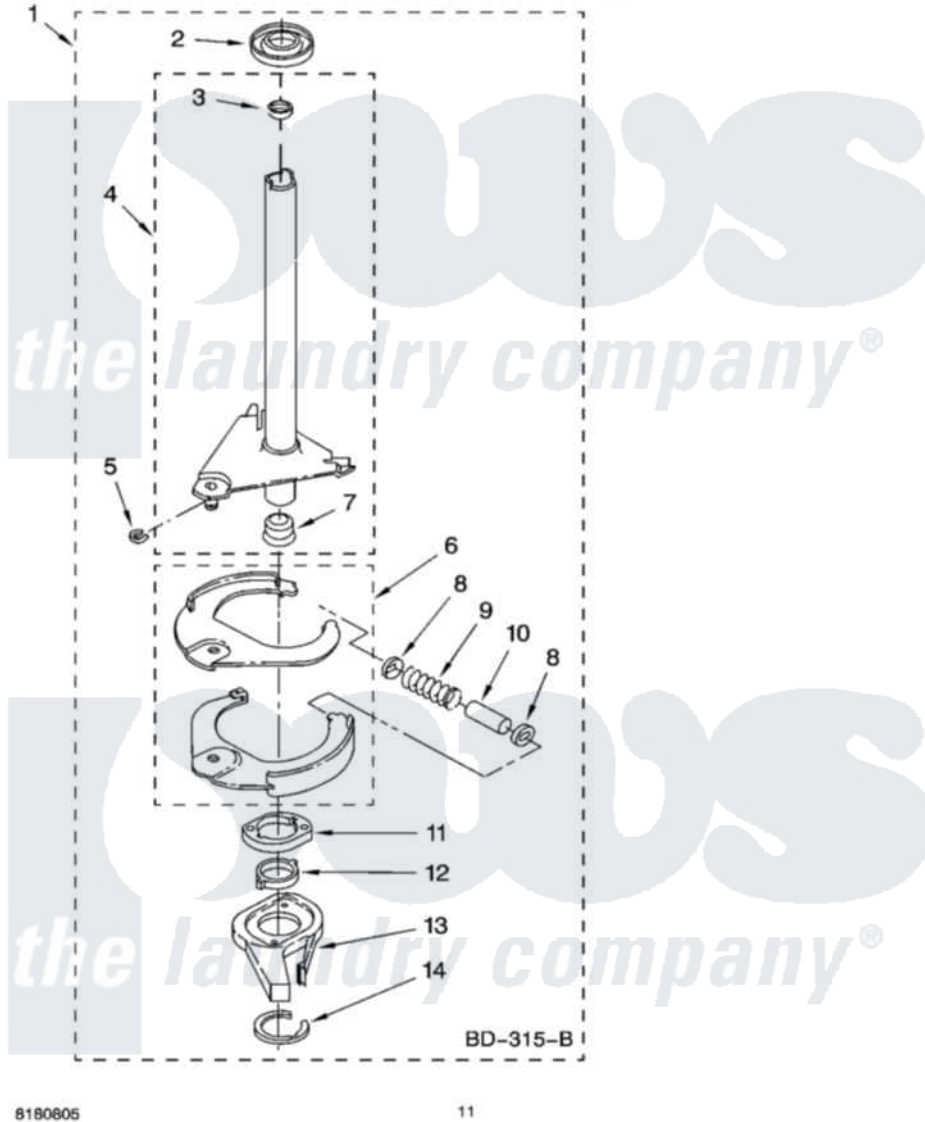

Whirlpool 4PGSC9455JT2 07 - BRAKE AND DRIVE TUBE PARTS

BRAKE AND DRIVE TUBE PARTS

For Models: 4PGSC9455JQ2, 4PGSC9455JT2
(Designer White) (Biscuit)

8190805

11

Whirlpool Residential Whirlpool 4PGSC9455JT2 Washer Parts Parts Diagram 07 - BRAKE AND DRIVE TUBE PARTS
Click on the part number to view part

Item	Original Part Number	Replaced By	Status	Part Description
1	388952	285792		Basketdrive
2	62658			Ring, Thrust
3	356427			Seal, Spin Pinion
4	64027	64208		Tube-Spin
5	64035	W10083190		Ring, Retaining
6	64232	285438		Shoe-Brake
7	62703	8546462		"T" Bearing, Spin Tube
8	3353956	285658		Sleeve
9	387806		Not Available	Spring, Brake
10	3355360	285658		Sleeve
11	661516	8546461		Cam, Brake Release
12	63022			Sleeve, Cam
13	64194	285790		Lining
14	90368	W10083200		Ring, Retaining
"	N/A		Not Available	FOLLOWING PARTS NOT ILLUSTRATED
"	285208			Lubricant