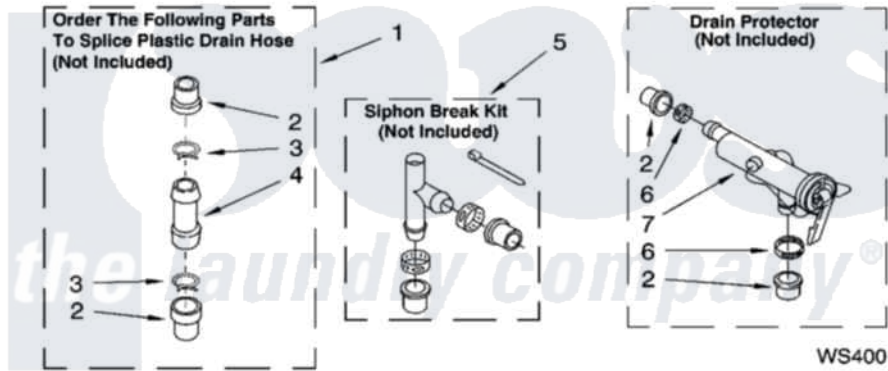

**Whirlpool 4PGSC9455JT2 09 - WATER SYSTEM PARTS, OPTIONAL PARTS (NOT INCLUDED)**

**WATER SYSTEM PARTS**  
 For Models: 4PGSC9455JQ2, 4PGSC9455JT2  
 (Designer White) (Biscuit)

8180805

13

Whirlpool [Residential Whirlpool 4PGSC9455JT2 Washer Parts](#) Parts Diagram 09 - WATER SYSTEM PARTS, OPTIONAL PARTS (NOT INCLUDED)  
 Click on the part number to view part

Item	Original Part Number	Replaced By	Status	Part Description
1	<a href="#">285442</a>			Water System Parts
2	<a href="#">285321</a>			Water System Parts
3	370447	<a href="#">285655</a>		Clamp, Hose
4	<a href="#">16272</a>			Connector, Straight
5	<a href="#">285320</a>			Water System Parts
6	65349	<a href="#">285655</a>		Clamp, Hose
7	<a href="#">367031</a>			Water System Parts
	<a href="#">72017</a>			Paint, Touch-Up
"	<a href="#">4392899</a>			Paint, Touch-Up
"	<a href="#">350938</a>			Paint, Pressurized Spray B
"	<a href="#">350930</a>			Paint, Pressurized Spray B
"	<a href="#">4392901</a>			Paint, Pressurized Spray
"	<a href="#">799344</a>			Paint, Touch-Up )
"	<a href="#">4392900</a>			Paint, Bulk )
"	N/A		Not Available	OIL