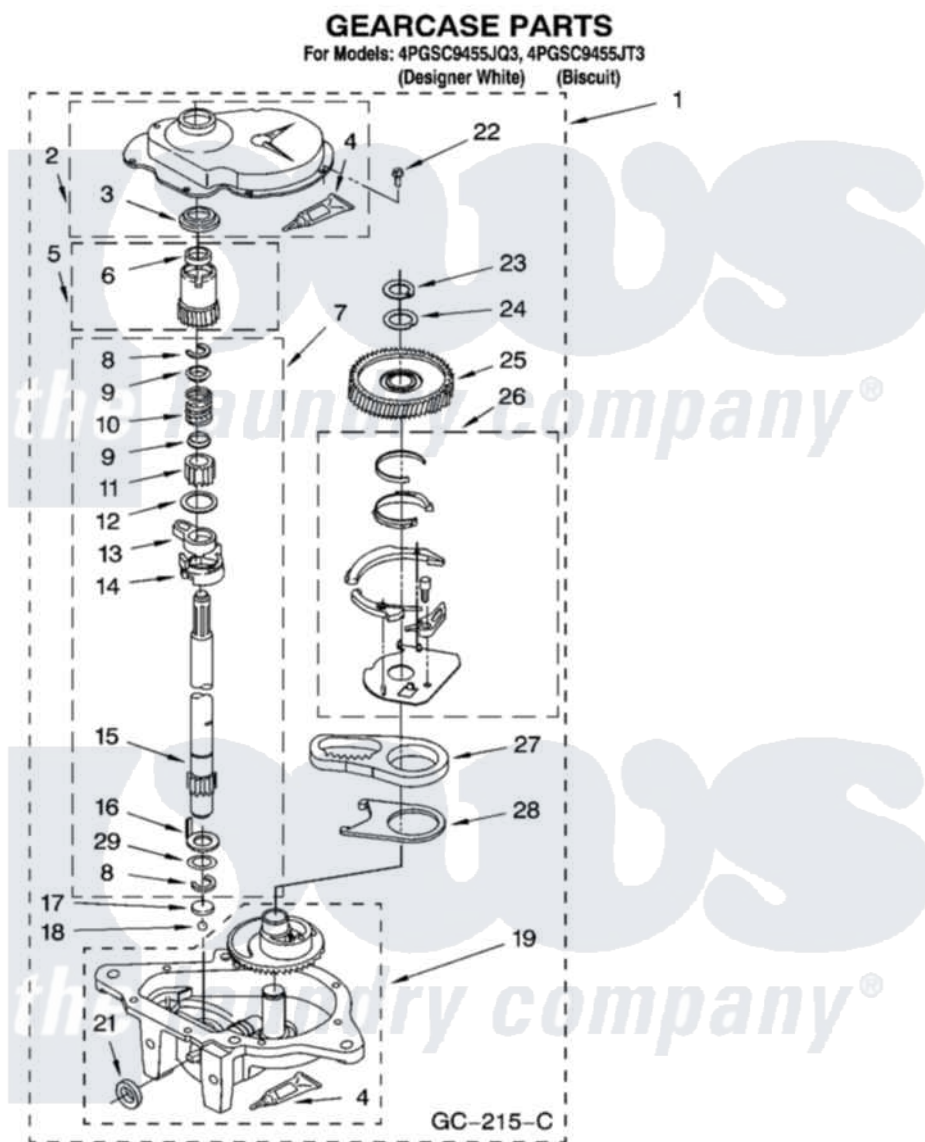

# Whirlpool 4PGSC9455JT3 08 - GEARCASE PARTS, OPTIONAL PARTS (NOT INCLUDED)

12

8181169

Whirlpool [Residential Whirlpool 4PGSC9455JT3 Washer Parts](#) Parts Diagram 08 - GEARCASE PARTS, OPTIONAL PARTS (NOT INCLUDED)

[Click on the part number to view part](#)

Item	Original Part Number	Replaced By	Status	Part Description
1	3360630	<a href="#">3360629</a>		Gearcase
2	<a href="#">285202</a>			Cover, Gearcase
3	<a href="#">3349985</a>			Seal, Gearcase Cover
4	<a href="#">285195</a>			Sealer Sealer, Gasket
5	63320	<a href="#">285362</a>		Gear and Pinion
6	<a href="#">356427</a>			Seal, Spin Pinion
7	<a href="#">389387</a>			Shaft, Agitator
8	90369		Not Available	Ring, Retaining (2)
9	<a href="#">62677</a>			Retainer, Spring
10	<a href="#">62676</a>			Spring, Agitator
11	63273	<a href="#">285509</a>		Shaft, Agitator
12	<a href="#">62619</a>			Washer, Agitator Gear
13	62580	<a href="#">285206</a>		Cam-Agitator
14	62581	<a href="#">285206</a>		Cam-Agitator
15	<a href="#">285509</a>			Shaft, Agitator