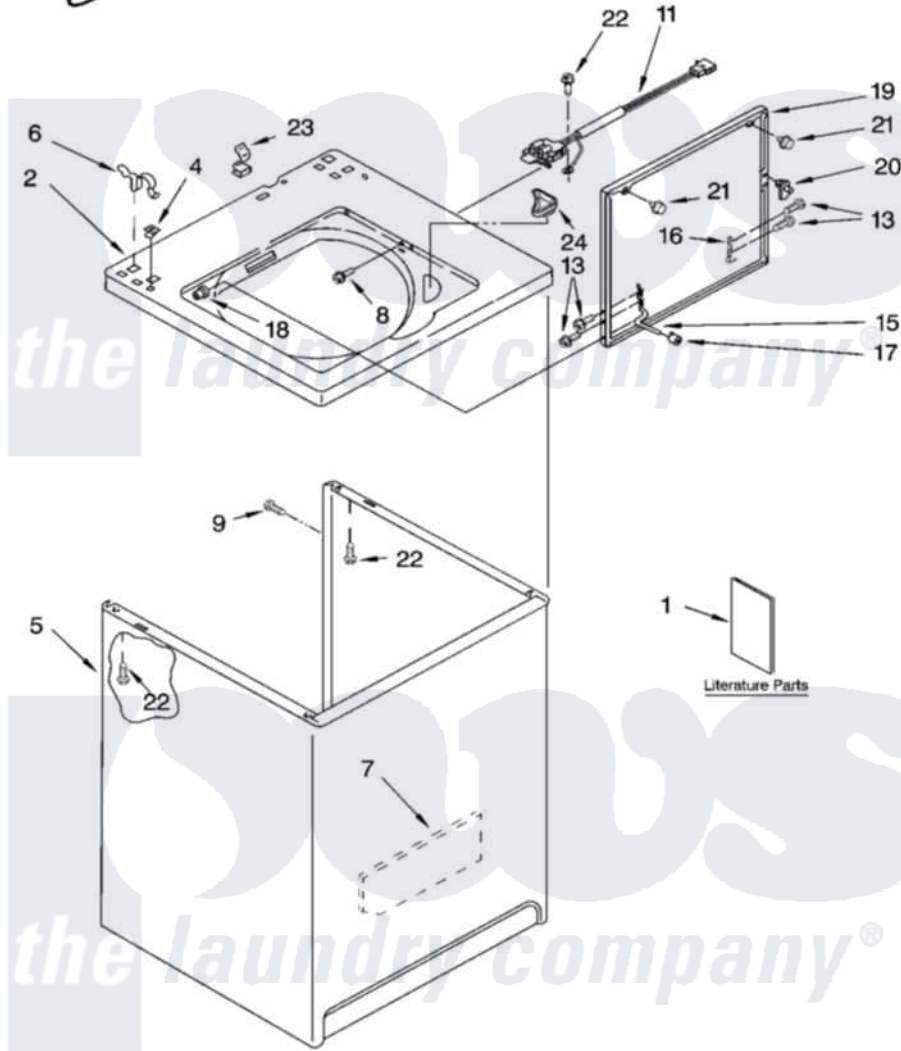

Whirlpool 4PLBR8543JQ2 01 - TOP AND CABINET PARTS

TOP AND CABINET PARTS

AUTOMATIC WASHER

For Models: 4PLBR8543JQ2, 4PLBR8543JT2
(Designer White) (Biscuit)

12-05 Litho in U.S.A. (dtd)

1

Part No. 8180797

Whirlpool [Residential Whirlpool 4PLBR8543JQ2 Washer Parts](#) Parts Diagram 01 - TOP AND CABINET PARTS
Click on the part number to view part

Item	Original Part Number	Replaced By	Status	Part Description
1	8318506		Not Available	Installation Instructions Use & Care Guide
"	8315981		Not Available	English/Korean
"	3954823		Not Available	Arabic
"	3954743		Not Available	Wiring Diagram
2	8271408			Top
"	8271410			Top
4	357213			Nut, Push-In
5	63128			Cabinet
"	3954777			Cabinet
6	62780			Clip, Top And Cabinet And Rear Panel
7	3948451			Cabinet -Sound Damper
8	3356311			Screw And Washer, Lid Switch Shield
9	3357011	308685		Side Trim)
11	3949239	3949247		Switch-Lid