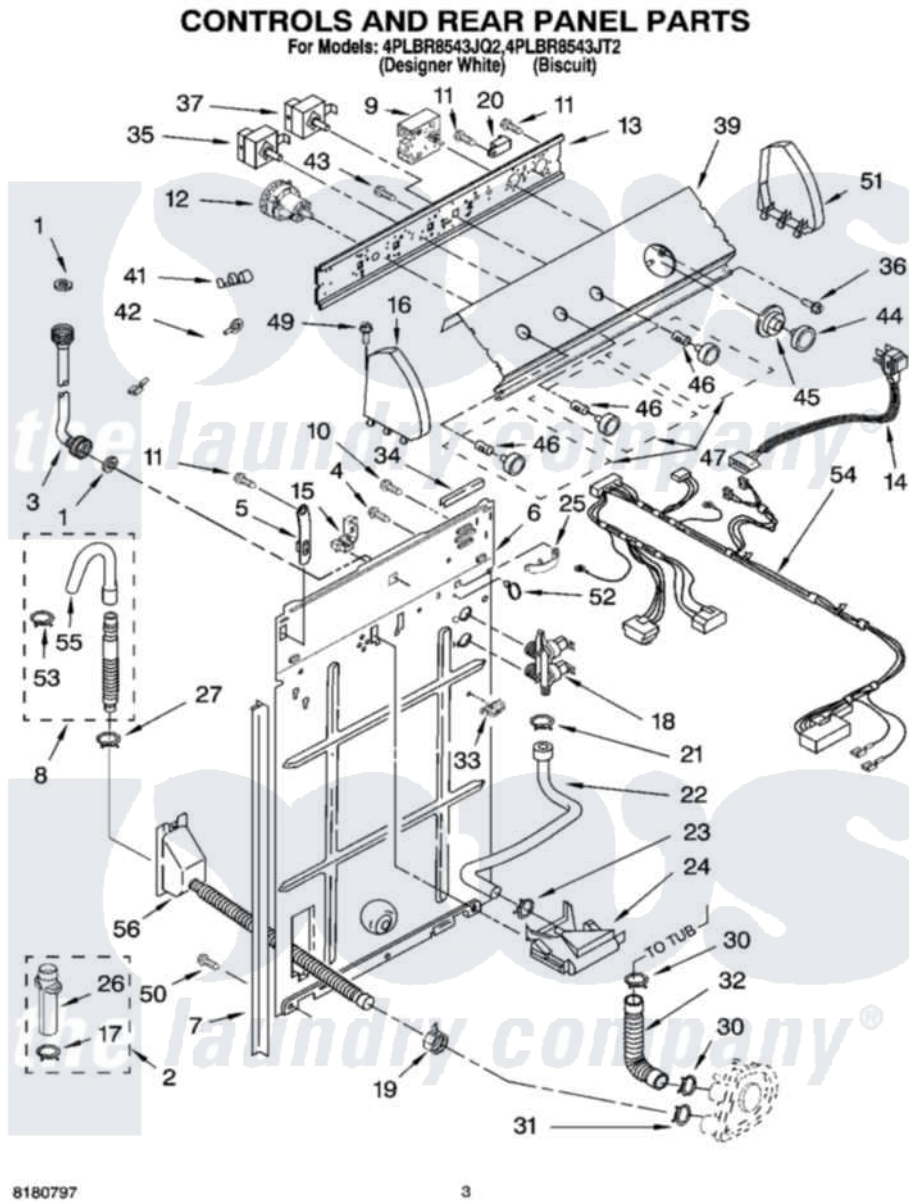

# Whirlpool 4PLBR8543JQ2 02 - CONTROLS AND REAR PANEL PARTS

Whirlpool [Residential Whirlpool 4PLBR8543JQ2 Washer Parts](#) Parts Diagram 02 - CONTROLS AND REAR PANEL PARTS

[Click on the part number to view part](#)

Item	Original Part Number	Replaced By	Status	Part Description
1	3976300	<a href="#">16123</a>		Washer Inlet-Hose Miscellaneous Parts Must be Ordered Separately.
2	285750		Not Available	(Kit-Adapter) (Includes. Item) (20. And 27.)
3	8571377	<a href="#">89503</a>		Hose-Inlet
"	8571378	<a href="#">89503</a>		Hose-Inlet
4	<a href="#">9740848</a>			Screw, Mixing Valve Mounting
5	<a href="#">8568314</a>			Strap, Console
6	<a href="#">3357976</a>			Panel, Rear
7	<a href="#">62747</a>			Pad, Rear Panel
8	3951609	<a href="#">285664</a>		Hose
"	661577	<a href="#">285666</a>		Hose
"	3357090	<a href="#">285702</a>		Hose
9	<a href="#">3954731</a>			Timer, Control
10	<a href="#">3351614</a>			Screw, Gearcase Cover Mounting