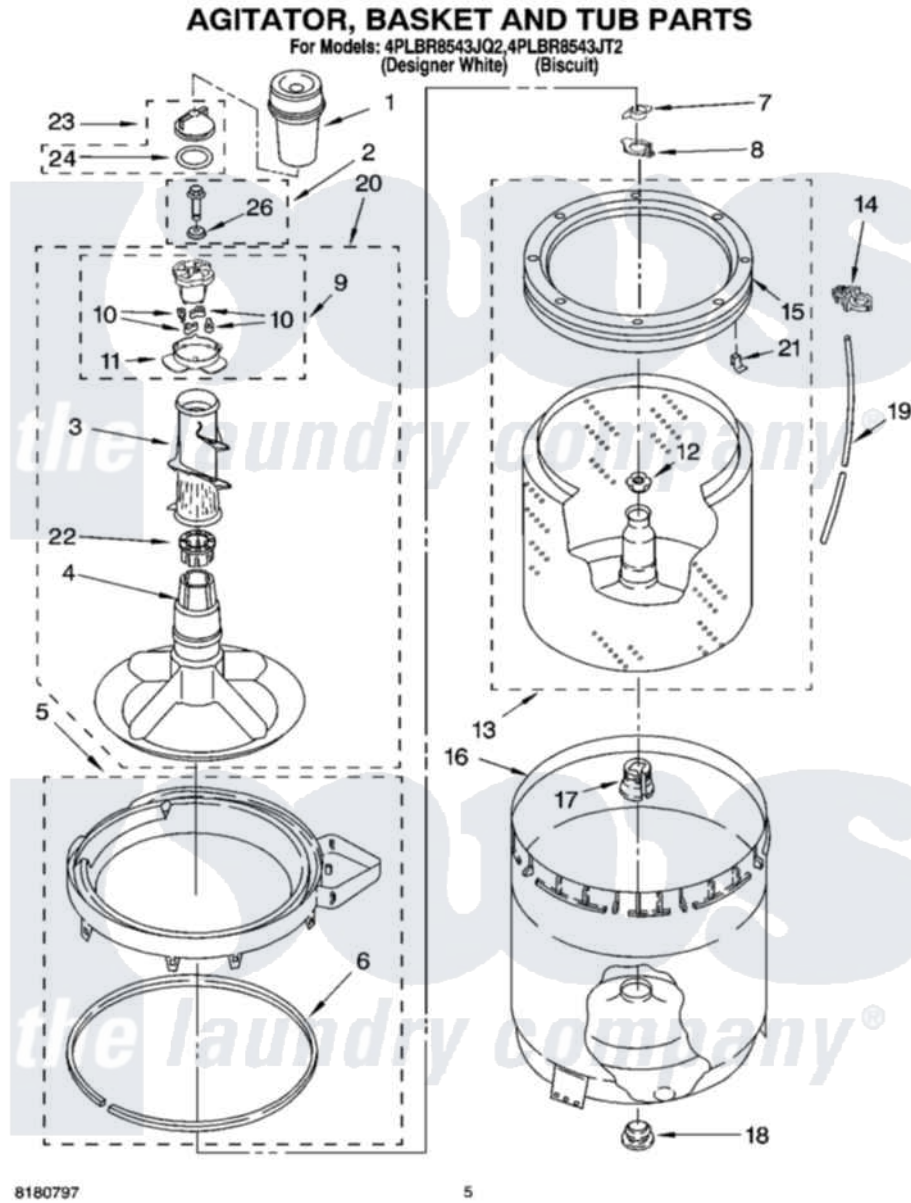

Whirlpool 4PLBR8543JQ2 03 - AGITATOR, BASKET AND TUB PARTS

Whirlpool [Residential Whirlpool 4PLBR8543JQ2 Washer Parts](#) Parts Diagram 03 - AGITATOR, BASKET AND TUB PARTS

[Click on the part number to view part](#)

Item	Original Part Number	Replaced By	Status	Part Description
1	63580			Dispenser, Fabric Softener
2	358237			Screw And Washer
3	3349019			Auger, Agitator
4	3350830			Agitator
5	3360611			Tub Ring And Gasket Assembly
6	3359586			Gasket, Tub Ring
7	3354845			Clip, Agitator
8	8543666			Washer, Agitator
9	3363663	285811		Cam-Agitator
10	3366877	80040		Dog-Agitator
11	3363661			Bearing, Driven Cam
12	21366			Nut, Spanner
13	3956206	3956207		Basket And Balance Ring
14	2219077			Clip, Pressure Switch Hose
15	3956205			Balance Ring

16	63125		Tub
17	389140		Tub Block, Basket Drive
18	383727		Gasket, Centerpodt
19	3363657	353244	Hose, Pressure Switch
20	3350829	285574	Large Ring
21	8519815		Clip, Balance Ring
22	3350389	285587	Washer
23	3354733	W10074580	Cap, Barrier
24	3348855	W10072840	Fabric Softener
26	3949550		Washer