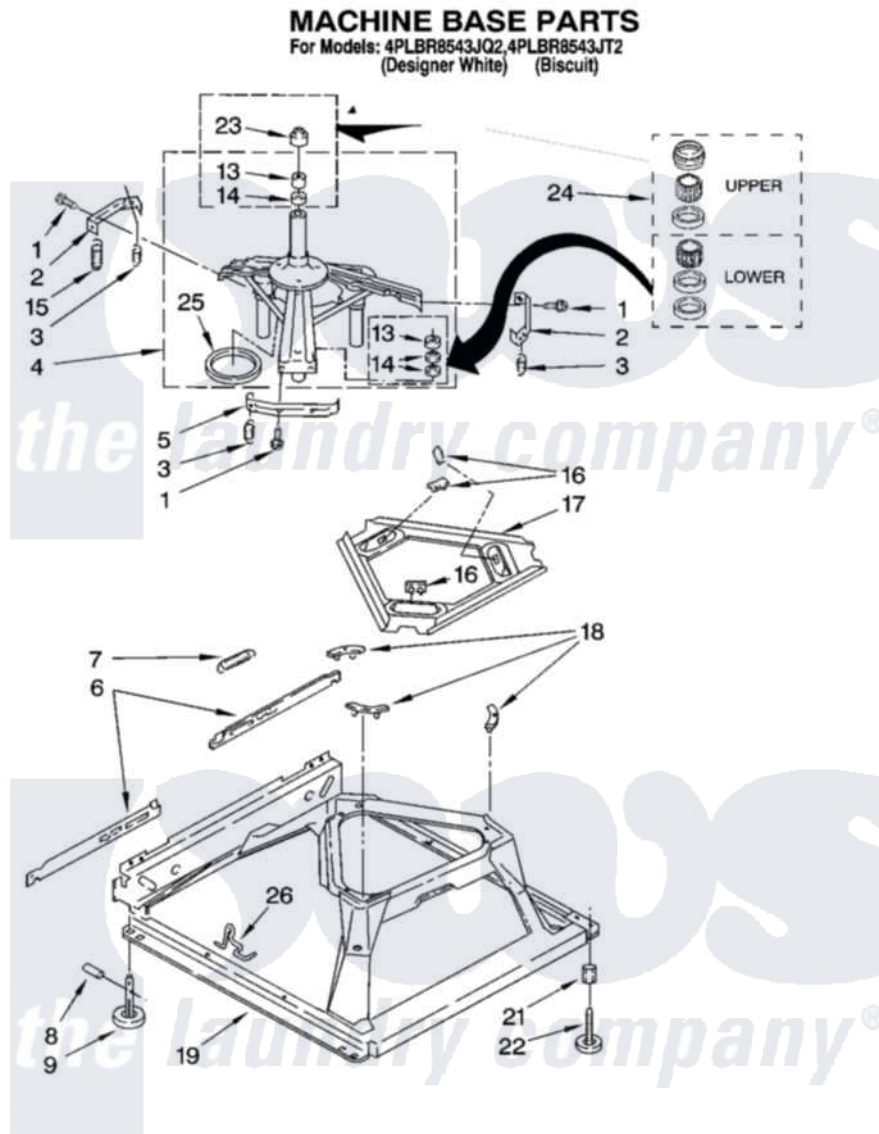

Whirlpool 4PLBR8543JQ2 04 - MACHINE BASE PARTS

8180797

7

Whirlpool [Residential Whirlpool 4PLBR8543JQ2 Washer Parts](#) Parts Diagram 04 - MACHINE BASE PARTS
Click on the part number to view part

Item	Original Part Number	Replaced By	Status	Part Description
1	3400076			Screw, Bracket Mounting
2	64067			Bracket, Spring Outer
3	63907			Spring, Suspension
4	8575214	280184		Support
5	64065			Bracket, Spring Outer
6	63138			Link, Leveling Mechanism
7	62597	8316845		Spring
8	62837			Pin, Knurled
9	62596	285244		Feet-Leveling
13	8546455			Bearing, Centerpost
14	357409	359449		Seal, Agitator Shaft
15	388492	W10250667		Spring, Counterweight
16	62568	285219		Pad
17	3946509			Plate, Suspension
18	3363660	285744		Pad
19	3349337	285459		Base

21	3359452		Nut, Lock
22	389102	W10001130	Foot, Leveling
23	8577376		Seal, Centerpost
24	285203		Centerpost Bearing Kit
25	63134		Ring, Sound Deadening
26	63806	W10145155	Retainer, Suspension Spring