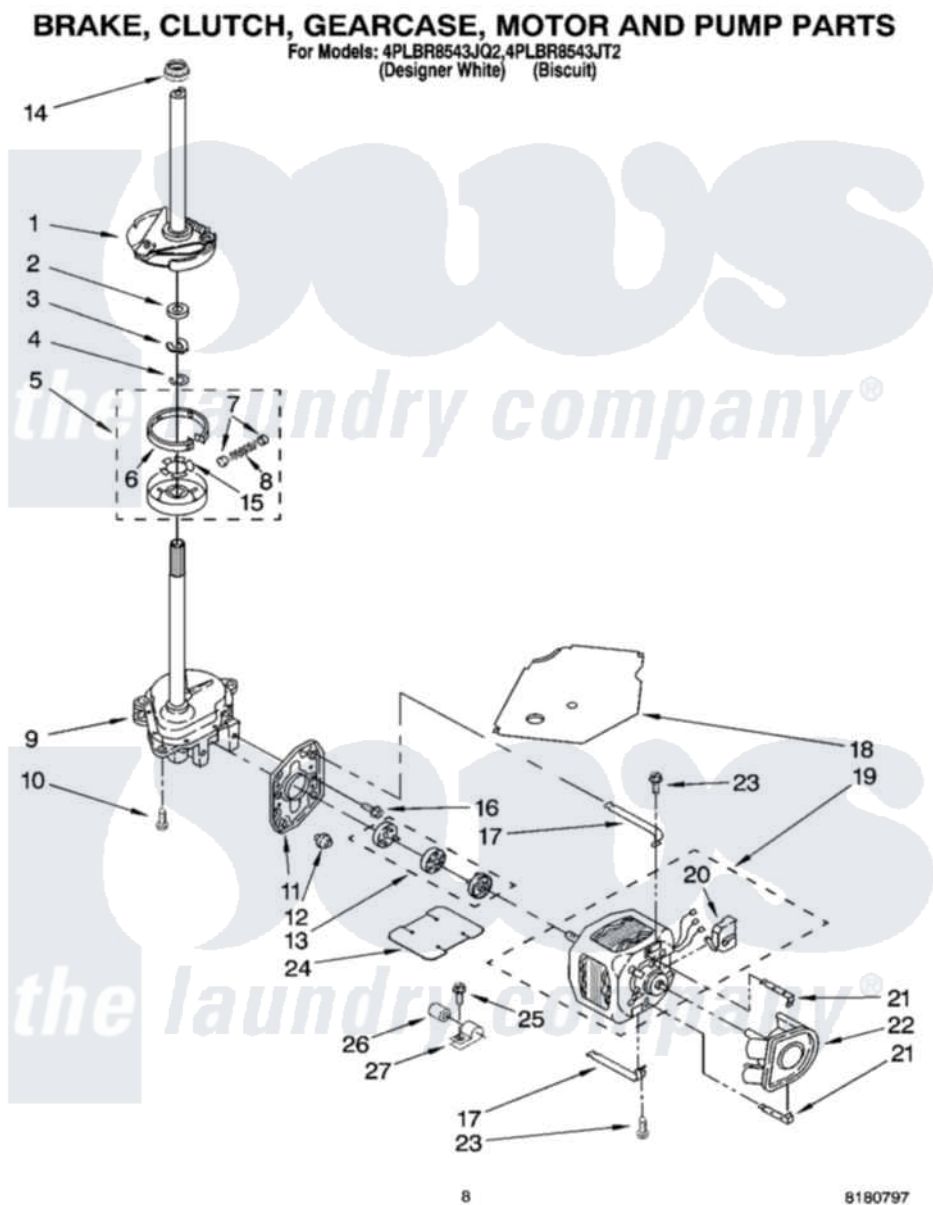

# Whirlpool 4PLBR8543JQ2 05 - BRAKE, CLUTCH, GEARCASE, MOTOR AND PUMP PARTS

Whirlpool [Residential Whirlpool 4PLBR8543JQ2 Washer Parts](#) Parts Diagram 05 - BRAKE, CLUTCH, GEARCASE, MOTOR AND PUMP PARTS  
 Click on the part number to view part

Item	Original Part Number	Replaced By	Status	Part Description
1	388951	<a href="#">285792</a>		Basketdrive
2	<a href="#">63292</a>			Washer, Spin Tube Thrust
3	62697	<a href="#">W10080230</a>		Ring, Spin Tube Support
4	63283	<a href="#">285353</a>		Ring
5	3951311	<a href="#">285785</a>		Clutch
6	3951308	<a href="#">285790</a>		Lining
7	<a href="#">62646</a>			Cap, Clutch Spring
8	<a href="#">3946792</a>			Spring And Damper Assembly
9	3360630	<a href="#">3360629</a>		Gearcase
10	3357334	<a href="#">3400516</a>		Screw Anti-Rattle
11	<a href="#">62611</a>			Plate, Motor Mount To Gearcase
12	<a href="#">62691</a>			Grommet, Motor
13	285753	<a href="#">285753A</a>		Coupling
14	<a href="#">8577374</a>			Seal, Centerpost

15	<a href="#">3355454</a>		Clip, Main Drive
16	<a href="#">3400516</a>		Screw Anti-Rattle
17	3349637	<a href="#">W10086010</a>	Retainer, Motor
18	<a href="#">3362089</a>		Shield, Tub To Motor
19	<a href="#">3353846</a>		Motor, Main Drive
20	<a href="#">8529896</a>		Switch, Main Drive Motor
21	<a href="#">8546127</a>		Retainer, Pump
22	<a href="#">3363394</a>		Pump
23	3387485	<a href="#">273556</a>	Screw, 10-16 X 5/8
24	<a href="#">3946532</a>		Shield, Motor
25	62863	<a href="#">3390631</a>	Screw, 10-16 X 3/8
26	<a href="#">8572717</a>		Capacitor, Motor Start
27	<a href="#">357030</a>		Clamp, Capacitor