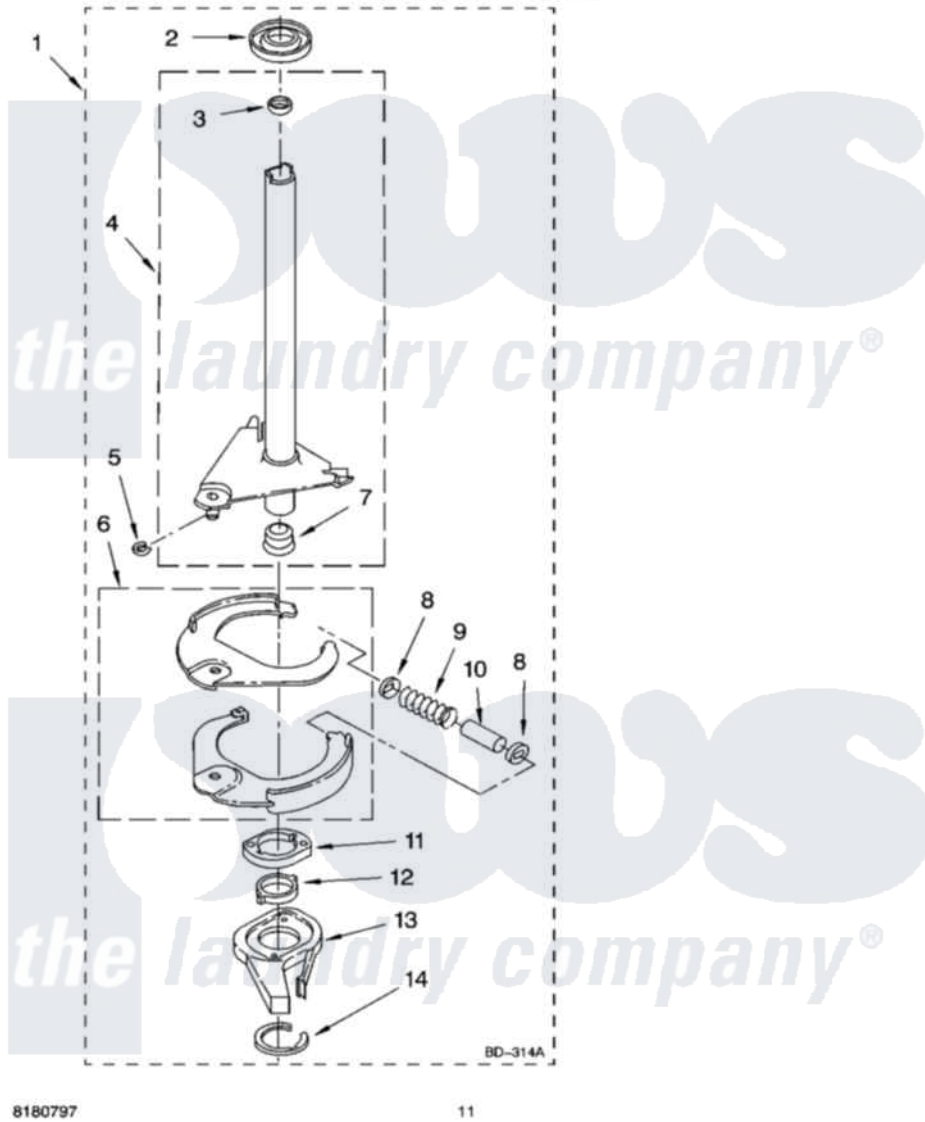

Whirlpool 4PLBR8543JQ2 07 - BRAKE AND DRIVE TUBE PARTS

BRAKE AND DRIVE TUBE PARTS

For Models: 4PLBR8543JQ2, 4PLBR8543JT2
(Designer White) (Biscuit)

8180797

11

Whirlpool Residential Whirlpool 4PLBR8543JQ2 Washer Parts Parts Diagram 07 - BRAKE AND DRIVE TUBE PARTS

Click on the part number to view part

Item	Original Part Number	Replaced By	Status	Part Description
1	388951	285792		Basketdrive
2	62658			Ring, Thrust
3	356427			Seal, Spin Pinion
4	64027	64208		Tube-Spin
5	64035	W10083190		Ring, Retaining
6	64232	285438		Shoe-Brake
7	62703	8546462		"T" Bearing, Spin Tube
8	3353956	285658		Sleeve
9	62647		Not Available	Spring, Brake
10	3355360	285658		Sleeve
11	661516	8546461		Cam, Brake Release
12	63022			Sleeve, Cam
13	64194	285790		Lining
14	90368	W10083200		Ring, Retaining
"	N/A		Not Available	FOLLOWING PARTS NOT ILLUSTRATED
"	285208			Lubricant