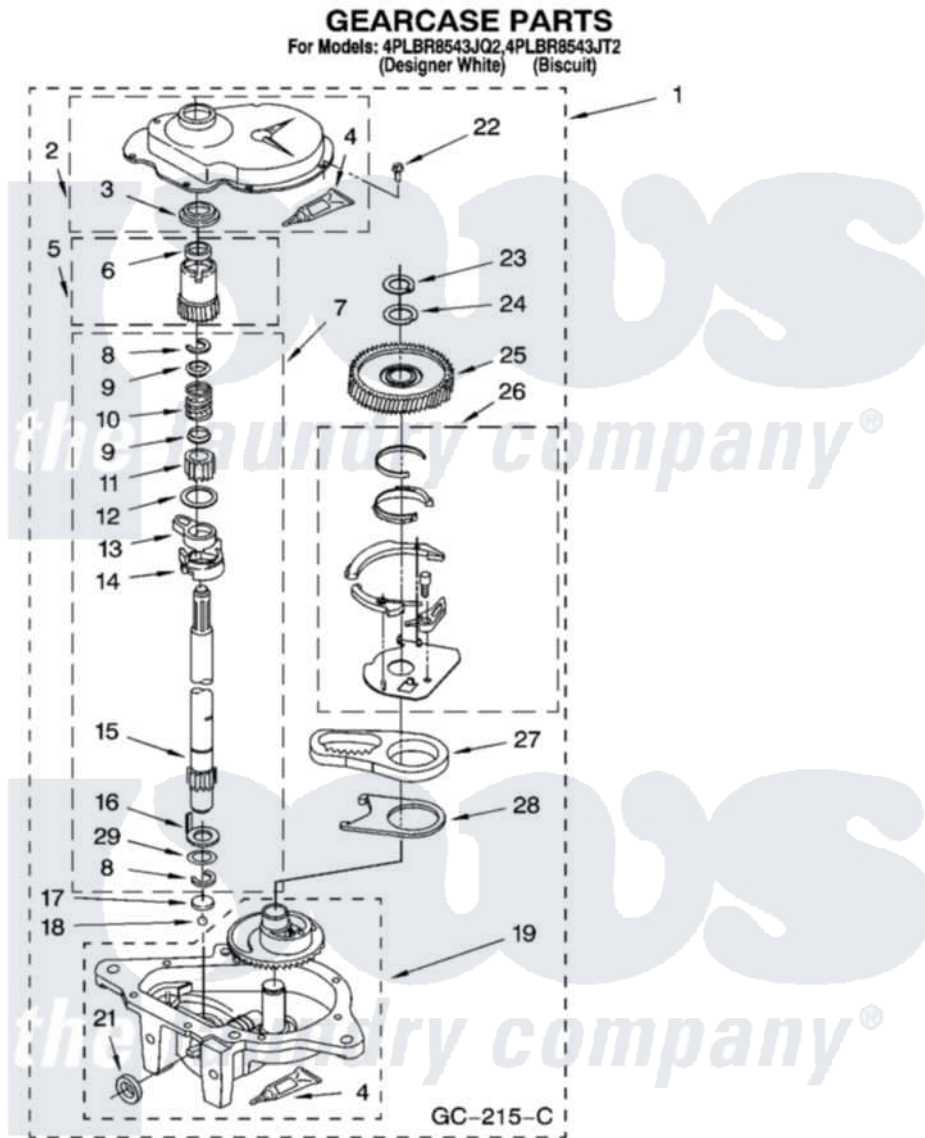

Whirlpool 4PLBR8543JQ2 08 - GEARCASE PARTS

12

8180797

Whirlpool [Residential Whirlpool 4PLBR8543JQ2 Washer Parts](#) Parts Diagram 08 - GEARCASE PARTS
Click on the part number to view part

Item	Original Part Number	Replaced By	Status	Part Description
1	3360630	3360629		Gearcase
2	285202			Cover, Gearcase
3	3349985			Seal, Gearcase Cover
4	285195			Sealer Sealer, Gasket
5	63320	285362		Gear and Pinion
6	356427			Seal, Spin Pinion
7	389387			Shaft, Agitator
8	90369		Not Available	Ring, Retaining (2)
9	62677			Retainer, Spring
10	62676			Spring, Agitator
11	63273	285509		Shaft, Agitator
12	62619			Washer, Agitator Gear
13	62580	285206		Cam-Agitator
14	62581	285206		Cam-Agitator
15	285509			Shaft, Agitator
16	62618			Washer, Cam Thrust

17	16018	285205	Bearing
18	85529	285205	Bearing
19	389230	285515	Gearcase
21	285352		Seal Kit, Thrust Plug
22	3351614		Screw, Gearcase Cover Mounting
23	3362552	285765	Ring-Retr
24	285735	285766	Washer Kit, Thrust
25	62570	285362	Gear and Pinon
26	388253	999516	Shelf-Glas
27	3349296	8546456	Rack, Connecting
28	62621		Actuator, Shift
29	388815		Washer, Intermediate 1 3976263 Miscellaneous Parts Bag 2 3976300 Washer, Inlet Hose 3 3366913 Clamp, Hose