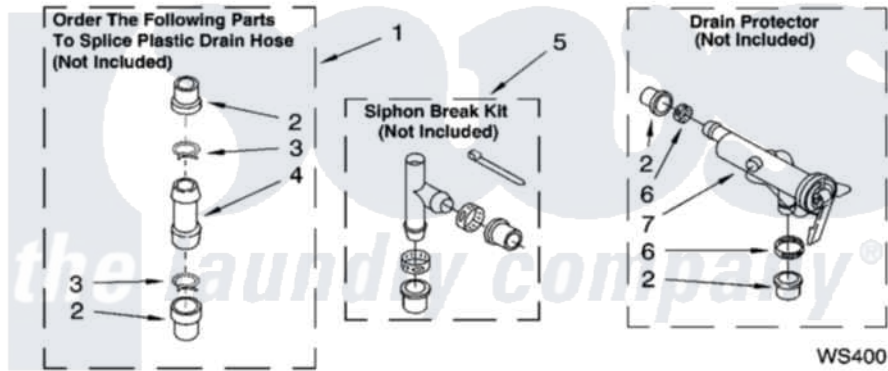

**Whirlpool 4PLBR8543JQ2 09 - WATER SYSTEM PARTS,
MISCELLANEOUS PARTS**

WATER SYSTEM PARTS

For Models: 4PLBR8543JQ2, 4PLBR8543JT2
(Designer White) (Biscuit)

8180797

13

Whirlpool [Residential Whirlpool 4PLBR8543JQ2 Washer Parts](#) Parts Diagram 09 - WATER SYSTEM PARTS,
MISCELLANEOUS PARTS

Click on the part number to view part

Item	Original Part Number	Replaced By	Status	Part Description
1	285442			Water System Parts
2	285321			Water System Parts
3	370447	285655		Clamp, Hose
4	16272			Connector, Straight
5	285320			Water System Parts
6	65349	285655		Clamp, Hose
7	367031			Water System Parts
	72017			Paint, Touch-Up
"	4392899			Paint, Touch-Up
"	350938			Paint, Pressurized Spray B
"	350930			Paint, Pressurized Spray B
"	4392901			Paint, Pressurized Spray
"	799344			Paint, Touch-Up)
"	4392900			Paint, Bulk)
"	N/A		Not Available	OIL