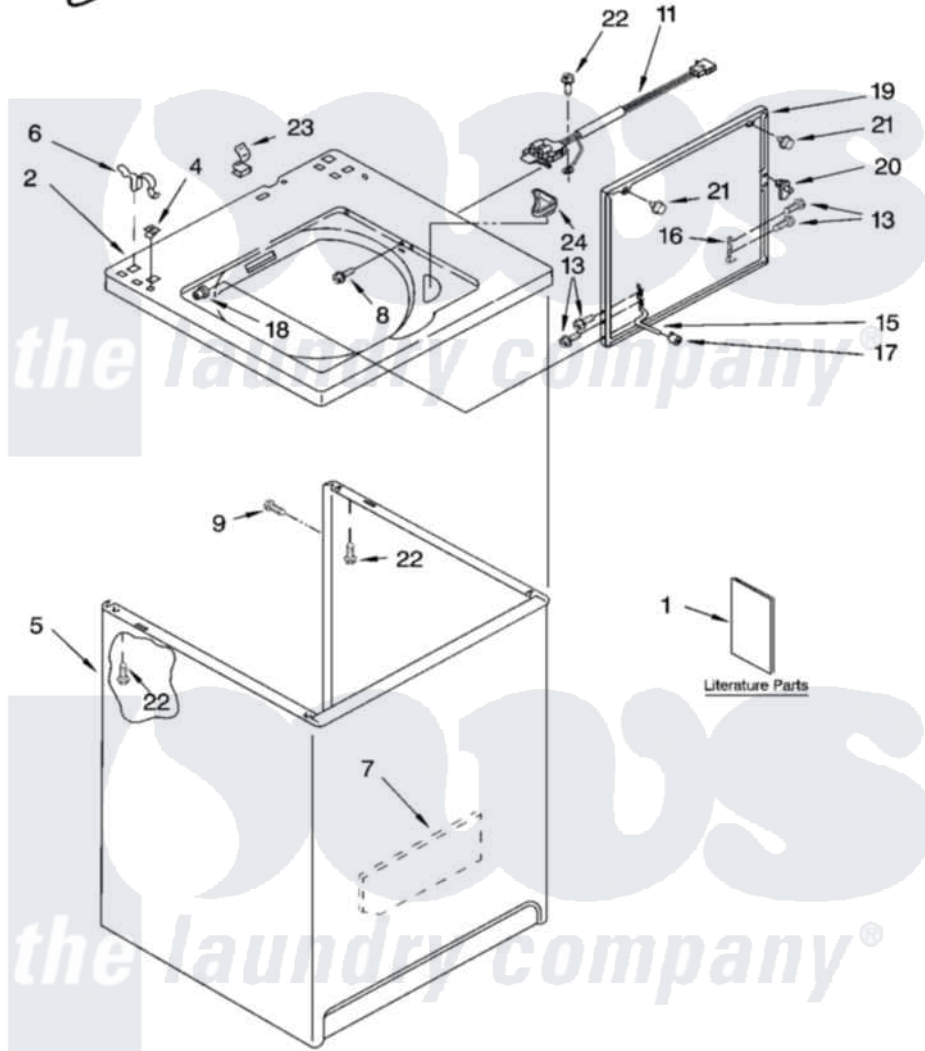

Whirlpool 4PLBR8543JQ3 01 - TOP AND CABINET PARTS

TOP AND CABINET PARTS

For Models: 4PLBR8543JQ3, 4PLBR8543JT3
(Designer White) (Biscuit)

AUTOMATIC WASHER

3-06 Litho in U.S.A. (drd)

1

Part No. 8181170

Whirlpool [Residential Whirlpool 4PLBR8543JQ3 Washer Parts](#) Parts Diagram 01 - TOP AND CABINET PARTS
Click on the part number to view part

Item	Original Part Number	Replaced By	Status	Part Description
1	8316568		Not Available	Installation Instructions Use & Care Guide
"	8315981		Not Available	English/Korean
"	3954823		Not Available	Arabic
"	3954743		Not Available	Wiring Diagram
2	8271408			Top
"	8271410			Top
4	357213			Nut, Push-In
5	63128			Cabinet
"	3954777			Cabinet
6	62780			Clip, Top And Cabinet And Rear Panel
7	3948451			Cabinet -Sound Damper
8	3356311			Screw And Washer, Lid Switch Shield
9	3357011	308685		Side Trim)
11	3949239	3949247		Switch-Lid

13	3351355	W10119828	Screw, Lid Hinge Mounting
15	54584		Hinge, Lid
16	91770		Hinge, Lid
17	19119		Bumper, Lid Hinge
18	21258		Bearing, Lid Hinge
19	8316048	3957510	Lid
"	8316055	3957511	Lid
20	358684		Strike, Lid Switch
21	9724509		Bumper, Lid
22	3390631		Screw, 10-16 X 3/8
23	90016		Clip, Pressure Switch Hose
24	3362952		Dispenser, Bleach