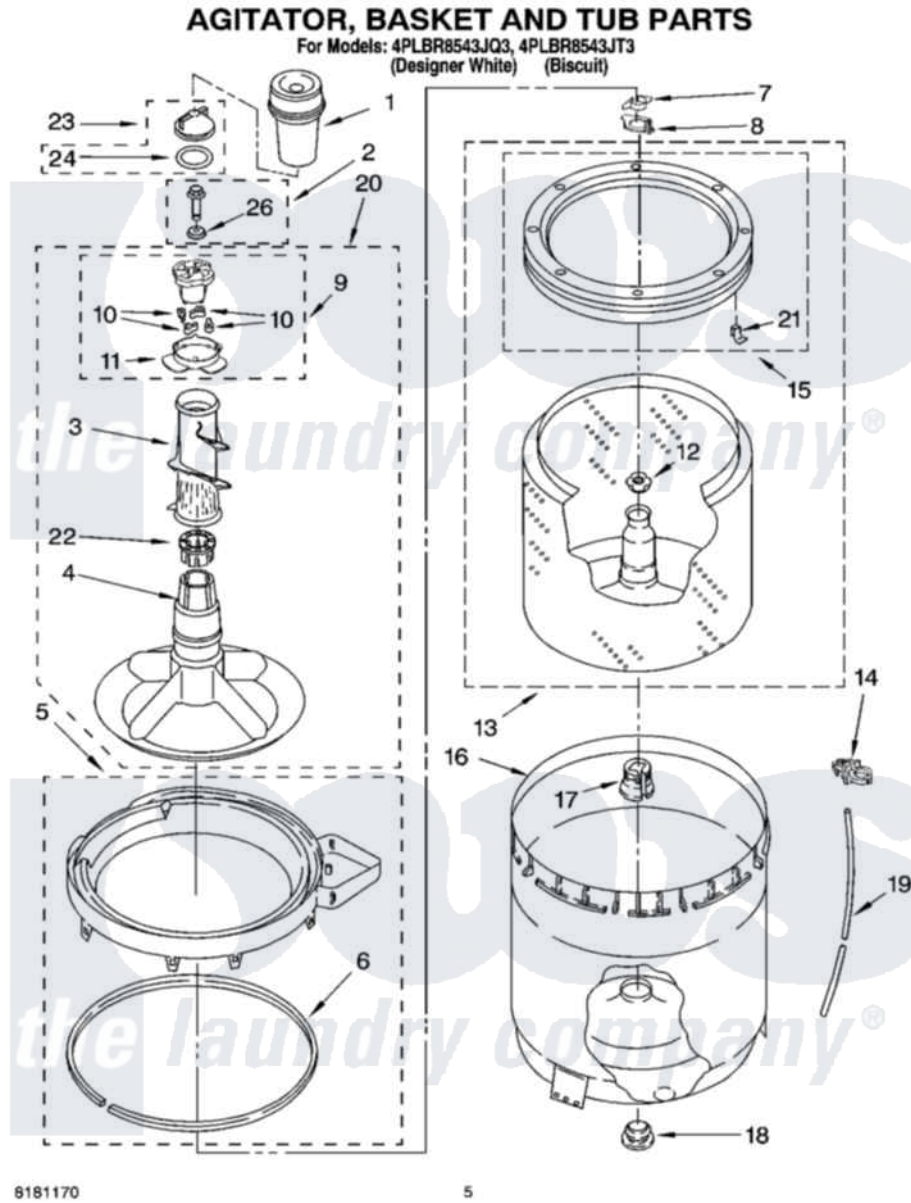

Whirlpool 4PLBR8543JQ3 03 - AGITATOR, BASKET AND TUB PARTS

Whirlpool [Residential Whirlpool 4PLBR8543JQ3 Washer Parts](#) Parts Diagram 03 - AGITATOR, BASKET AND TUB PARTS

[Click on the part number to view part](#)

Item	Original Part Number	Replaced By	Status	Part Description
1	63580			Dispenser, Fabric Softener
2	358237			Screw And Washer
3	3349019			Auger, Agitator
4	3350830			Agitator
5	3360611			Tub Ring And Gasket Assembly
6	3359586			Gasket, Tub Ring
7	3354845			Clip, Agitator
8	8543666			Washer, Agitator
9	3363663	285811		Cam-Agitator
10	3366877	80040		Dog-Agitator
11	3363661			Bearing, Driven Cam
12	21366			Nut, Spanner
13	3956206	3956207		Basket And Balance Ring
14	2219077			Clip, Pressure Switch Hose
15	3956205			Balance Ring

16	63125		Tub
17	389140		Tub Block, Basket Drive
18	383727		Gasket, Centerpodt
19	3363657	353244	Hose, Pressure Switch
20	3350829	285574	Large Ring
21	8519815		Clip, Balance Ring
22	3350389	285587	Washer
23	3354733	W10074580	Cap, Barrier
24	3348855	W10072840	Fabric Softener
26	3949550		Washer