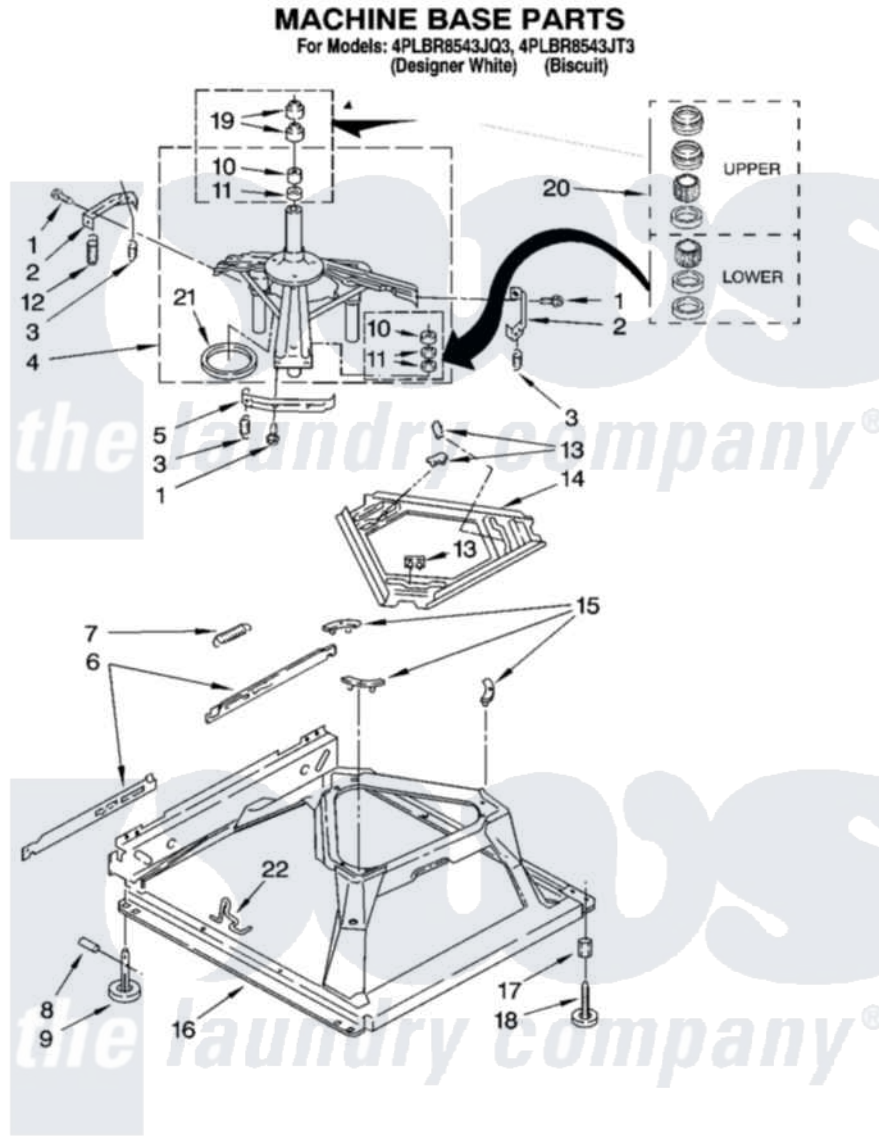

Whirlpool 4PLBR8543JQ3 04 - MACHINE BASE PARTS

8181170

7

Whirlpool [Residential Whirlpool 4PLBR8543JQ3 Washer Parts](#) Parts Diagram 04 - MACHINE BASE PARTS
Click on the part number to view part

Item	Original Part Number	Replaced By	Status	Part Description
1	3400076			Screw, Bracket Mounting
2	64067			Bracket, Spring Outer
3	63907			Spring, Suspension
4	8575214	280184		Support
5	64065			Bracket, Spring Outer
6	63138			Link, Leveling Mechanism
7	62597	8316845		Spring
8	62837			Pin, Knurled
9	62596	285244		Feet-Leveling
10	8546455			Bearing, Centerpost
11	357409	359449		Seal, Agitator Shaft
12	388492	W10250667		Spring, Counterweight
13	62568	285219		Pad
14	3946509			Plate, Suspension
15	3363660	285744		Pad
16	3349337	285459		Base

17	3359452		Nut, Lock
18	389102	W10001130	Foot, Leveling
19	356934	8577376	Seal, Centerpost
20	285203		Centerpost Bearing Kit
21	63134		Ring, Sound Deadening
22	63806	W10145155	Retainer, Suspension Spring