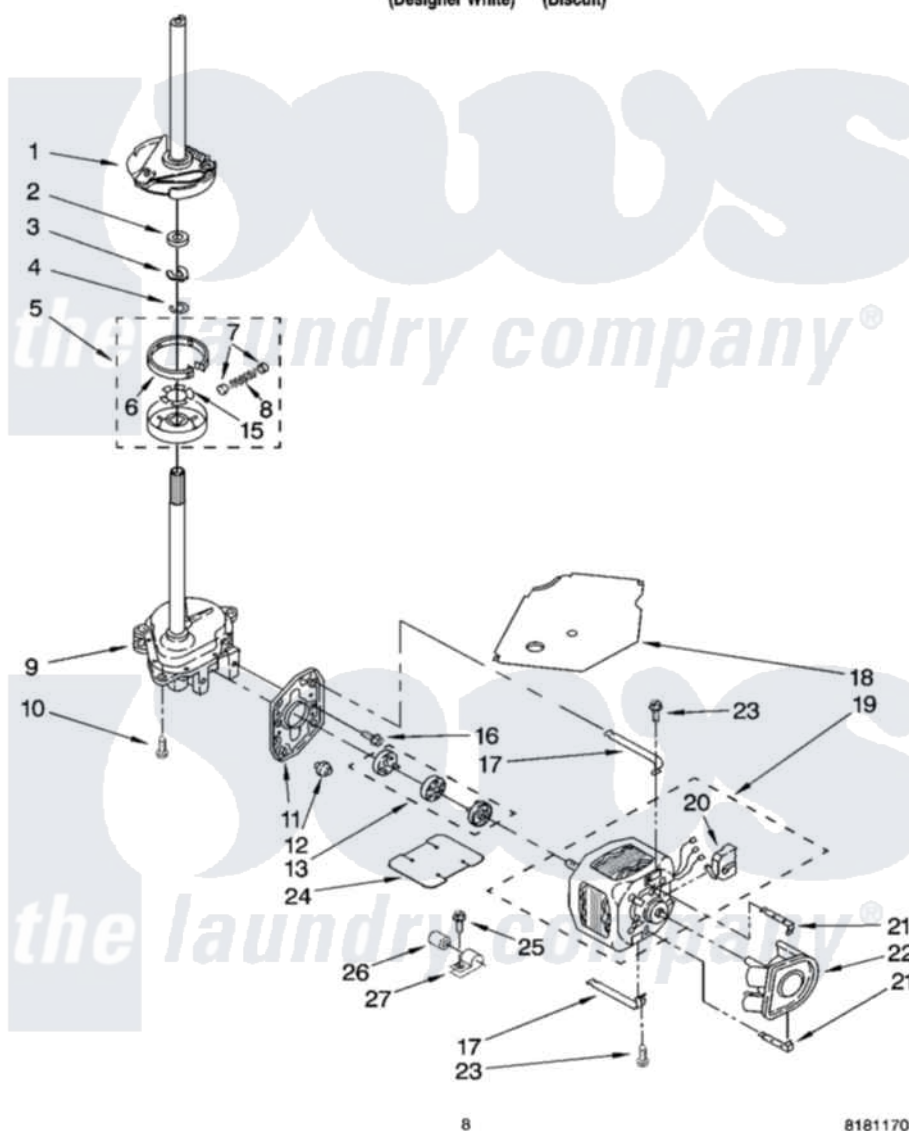

Whirlpool 4PLBR8543JQ3 05 - BRAKE, CLUTCH, GEARCASE, MOTOR AND PUMP PARTS

BRAKE, CLUTCH, GEARCASE, MOTOR AND PUMP PARTS

For Models: 4PLBR8543JQ3, 4PLBR8543JT3
(Designer White) (Biscuit)

8

8181170

Whirlpool [Residential Whirlpool 4PLBR8543JQ3 Washer Parts](#) Parts Diagram 05 - BRAKE, CLUTCH, GEARCASE, MOTOR AND PUMP PARTS
Click on the part number to view part

Item	Original Part Number	Replaced By	Status	Part Description
1	388951	285792		Basketdrive
2	63292			Washer, Spin Tube Thrust
3	62697	W10080230		Ring, Spin Tube Support
4	63283	285353		Ring
5	3951311	285785		Clutch
6	3951308	285790		Lining
7	62646			Cap, Clutch Spring
8	3946792			Spring And Damper Assembly
9	3360630	3360629		Gearcase
10	3357334	3400516		Screw Anti-Rattle
11	62611			Plate, Motor Mount To Gearcase
12	62691			Grommet, Motor
13	285753	285753A		Coupling
15	3355454			Clip, Main Drive

16	3400516		Screw Anti-Rattle
17	3349637	W10086010	Retainer, Motor
18	3362089		Shield, Tub To Motor
19	3353846		Motor, Main Drive
20	8529896		Switch, Main Drive Motor
21	8546127		Retainer, Pump
22	3363394		Pump
23	3387485	273556	Screw, 10-16 X 5/8
24	3946532		Shield, Motor
25	62863	3390631	Screw, 10-16 X 3/8
26	8572717		Capacitor, Motor Start
27	357030		Clamp, Capacitor