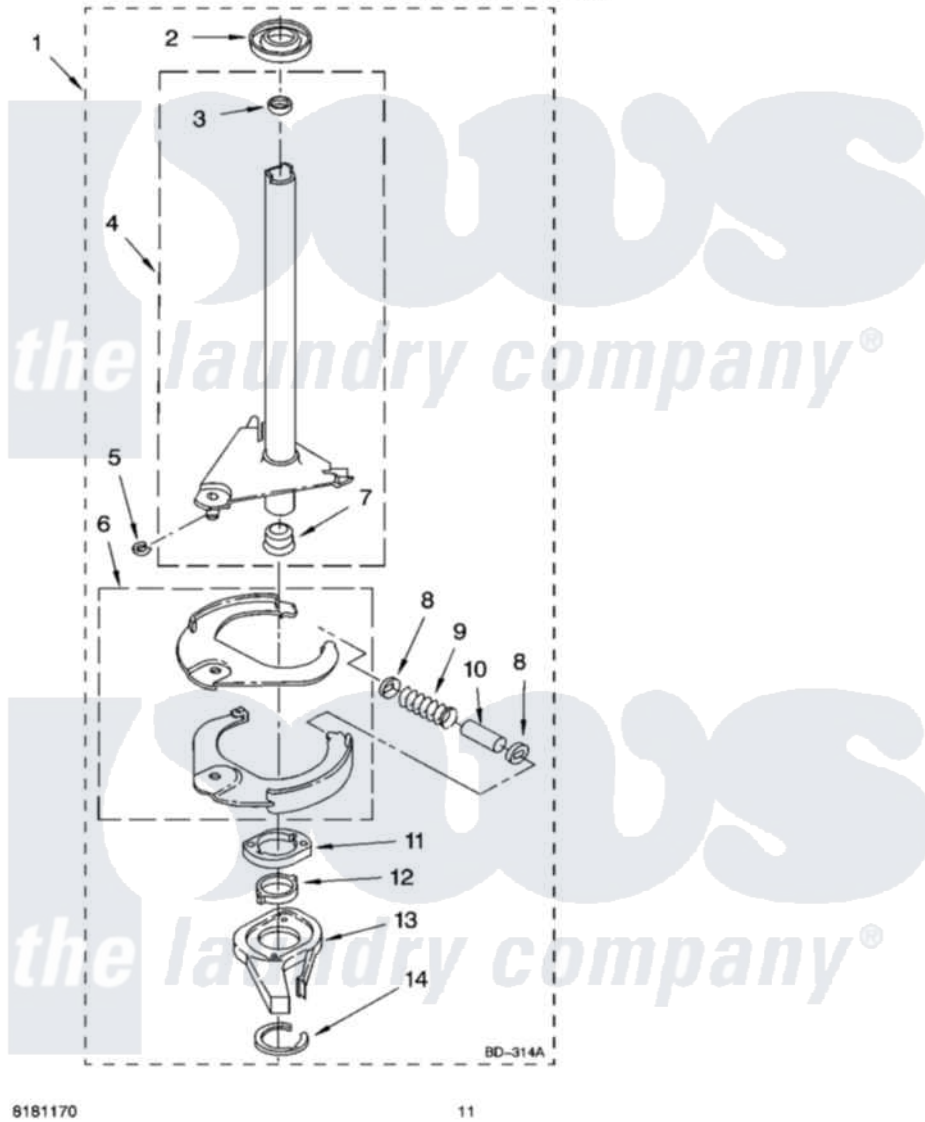

# Whirlpool 4PLBR8543JQ3 07 - BRAKE AND DRIVE TUBE PARTS

## BRAKE AND DRIVE TUBE PARTS

For Models: 4PLBR8543JQ3, 4PLBR8543JT3  
(Designer White) (Biscuit)

8181170

11

Whirlpool [Residential Whirlpool 4PLBR8543JQ3 Washer Parts](#) Parts Diagram 07 - BRAKE AND DRIVE TUBE PARTS

[Click on the part number to view part](#)

Item	Original Part Number	Replaced By	Status	Part Description
1	388951	<a href="#">285792</a>		Basketdrive
2	<a href="#">62658</a>			Ring, Thrust
3	<a href="#">356427</a>			Seal, Spin Pinion
4	64027	<a href="#">64208</a>		Tube-Spin
5	64035	<a href="#">W10083190</a>		Ring, Retaining
6	64232	<a href="#">285438</a>		Shoe-Brake
7	62703	<a href="#">8546462</a>		"T" Bearing, Spin Tube
8	3353956	<a href="#">285658</a>		Sleeve
9	62647		Not Available	Spring, Brake
10	3355360	<a href="#">285658</a>		Sleeve
11	661516	<a href="#">8546461</a>		Cam, Brake Release
12	<a href="#">63022</a>			Sleeve, Cam
13	64194	<a href="#">285790</a>		Lining
14	90368	<a href="#">W10083200</a>		Ring, Retaining
"	BLANK		Not Available	Following Parts Not Illustrated
"	<a href="#">285208</a>			Lubricant