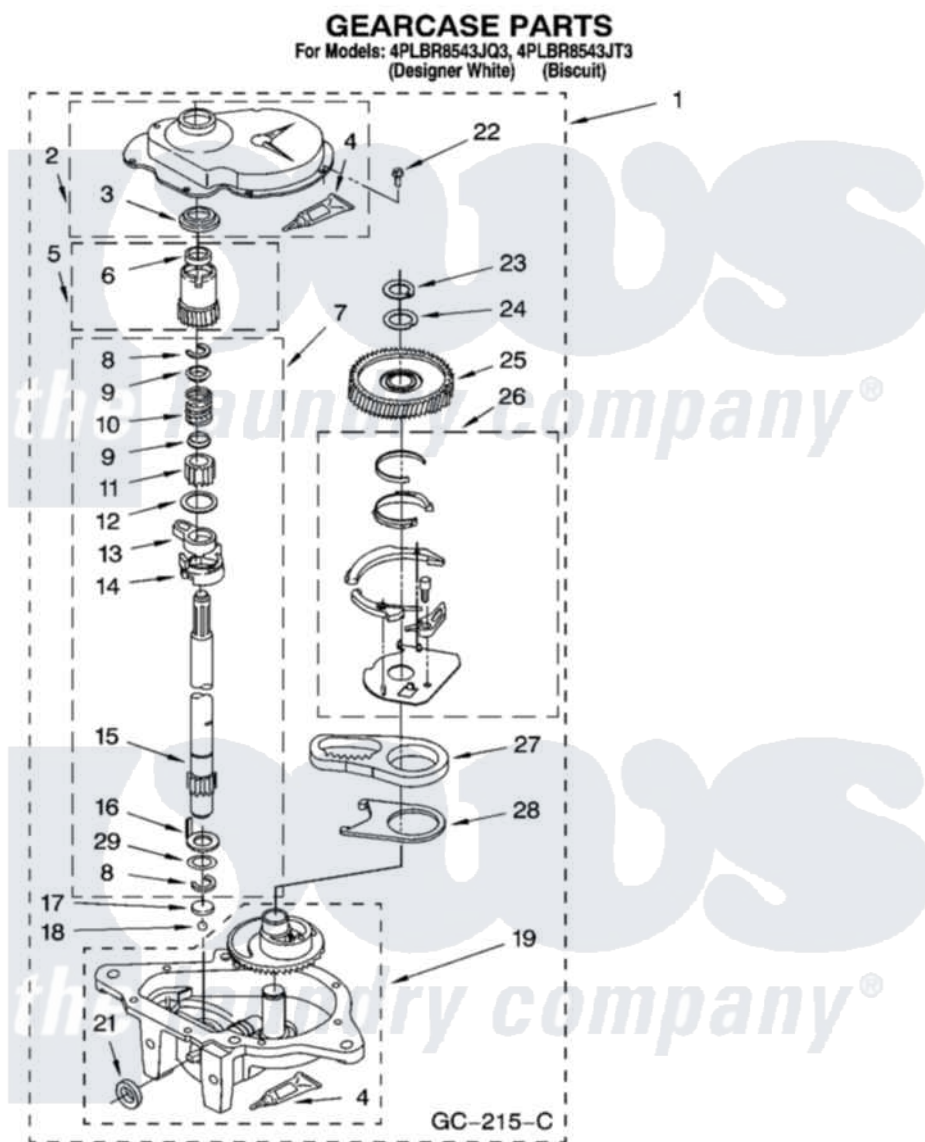

Whirlpool 4PLBR8543JQ3 08 - GEARCASE PARTS, OPTIONAL PARTS (NOT INCLUDED)

12

8181170

Whirlpool [Residential Whirlpool 4PLBR8543JQ3 Washer Parts](#) Parts Diagram 08 - GEARCASE PARTS, OPTIONAL PARTS (NOT INCLUDED)

[Click on the part number to view part](#)

Item	Original Part Number	Replaced By	Status	Part Description
1	3360630	3360629		Gearcase
2	285202			Cover, Gearcase
3	3349985			Seal, Gearcase Cover
4	285195			Sealer Sealer, Gasket
5	63320	285362		Gear and Pinion
6	356427			Seal, Spin Pinion
7	389387			Shaft, Agitator
8	90369		Not Available	Ring, Retaining (2)
9	62677			Retainer, Spring
10	62676			Spring, Agitator
11	63273	285509		Shaft, Agitator
12	62619			Washer, Agitator Gear
13	62580	285206		Cam-Agitator
14	62581	285206		Cam-Agitator
15	285509			Shaft, Agitator

16	62618		Washer, Cam Thrust
17	16018	285205	Bearing
18	85529	285205	Bearing
19	389230	285515	Gearcase
21	285352		Seal Kit, Thrust Plug
22	3351614		Screw, Gearcase Cover Mounting
23	3362552	285765	Ring-Retrn
24	285735	285766	Washer Kit, Thrust
25	62570	285362	Gear and Pinon
26	388253	999516	Shelf-Glas
27	3349296	8546456	Rack, Connecting
28	62621		Actuator, Shift
29	388815		Washer, Intermediate 1 3976263 Miscellaneous Parts Bag 2 3976300 Washer, Inlet Hose 3 3366913 Clamp, Hose
	72017		Paint, Touch-Up
"	4392899		Paint, Touch-Up
"	350938		Paint, Pressurized Spray B
"	350930		Paint, Pressurized Spray B
"	4392901		Paint, Pressurized Spray
"	799344		Paint, Touch-Up)
"	4392900		Paint, Bulk)
"	BLANK	Not Available	OIL
"	350572		Oil
"	BLANK	Not Available	LUBRICANT
"	285208		Lubricant
"	BLANK	Not Available	SEALER
"	285195		Sealer Sealer, Gasket
"	BLANK	Not Available	ACCESSORY PARTS
"	367031		Water System Parts
"	280129	280129A	Break-Sphn
"	280130	280130A	Adapter
"	BLANK	Not Available	Adapter Kit
"	280131	40922	Hose
"	BLANK	Not Available	Extension Kit