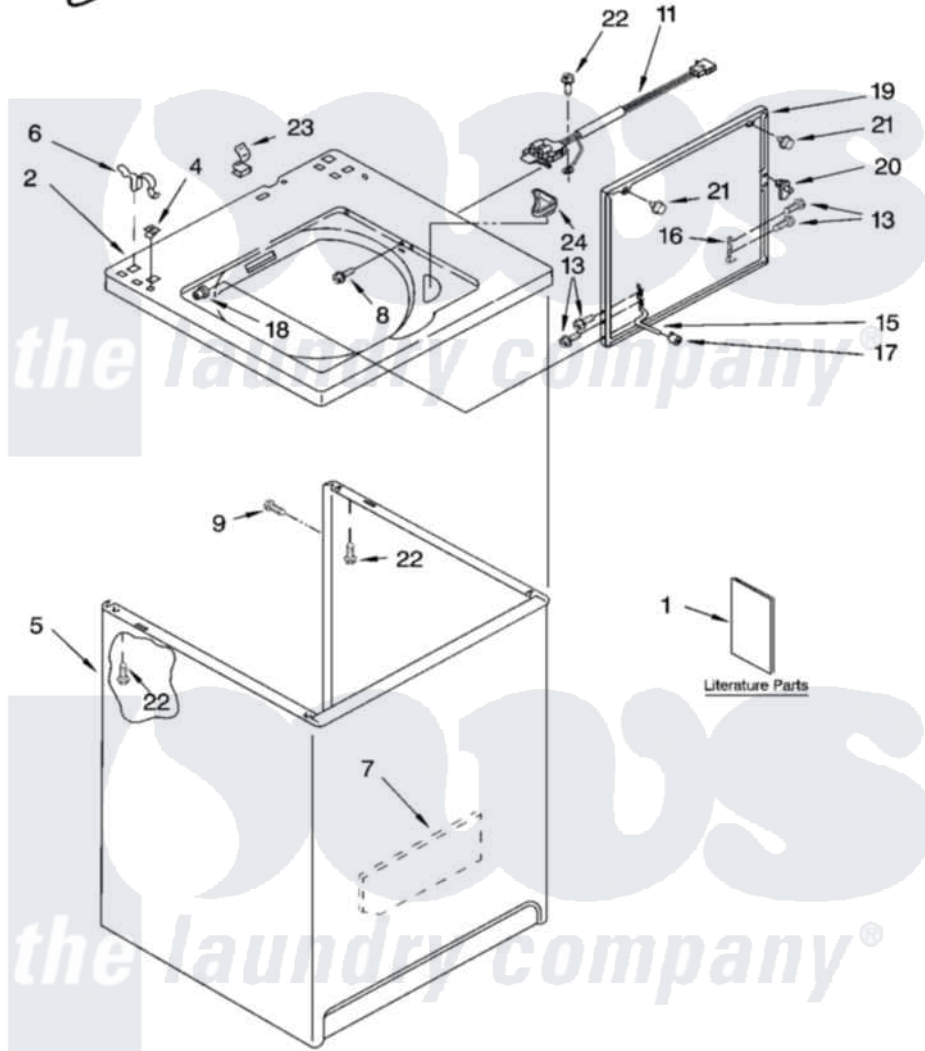

Whirlpool 4PLBR8543JT3 01 - TOP AND CABINET PARTS

TOP AND CABINET PARTS

For Models: 4PLBR8543JQ3, 4PLBR8543JT3
(Designer White) (Biscuit)

AUTOMATIC WASHER

3-06 Litho in U.S.A. (drd)

1

Part No. 8181170

Whirlpool [Residential Whirlpool 4PLBR8543JT3 Washer Parts](#) Parts Diagram 01 - TOP AND CABINET PARTS

[Click on the part number to view part](#)

Item	Original Part Number	Replaced By	Status	Part Description
1	8316568		Not Available	Installation Instructions Use & Care Guide
"	8315981		Not Available	English/Korean
"	3954823		Not Available	Arabic
"	3954743		Not Available	Wiring Diagram
2	8271408			Top
"	8271410			Top
4	357213			Nut, Push-In
5	63128			Cabinet
"	3954777			Cabinet
6	62780			Clip, Top And Cabinet And Rear Panel
7	3948451			Cabinet -Sound Damper
8	3356311			Screw And Washer, Lid Switch Shield
9	3357011	308685		Side Trim)
11	3949239	3949247		Switch-Lid

13	3351355	W10119828	Screw, Lid Hinge Mounting
15	54584		Hinge, Lid
16	91770		Hinge, Lid
17	19119		Bumper, Lid Hinge
18	21258		Bearing, Lid Hinge
19	8316048	3957510	Lid
"	8316055	3957511	Lid
20	358684		Strike, Lid Switch
21	9724509		Bumper, Lid
22	3390631		Screw, 10-16 X 3/8
23	90016		Clip, Pressure Switch Hose
24	3362952		Dispenser, Bleach