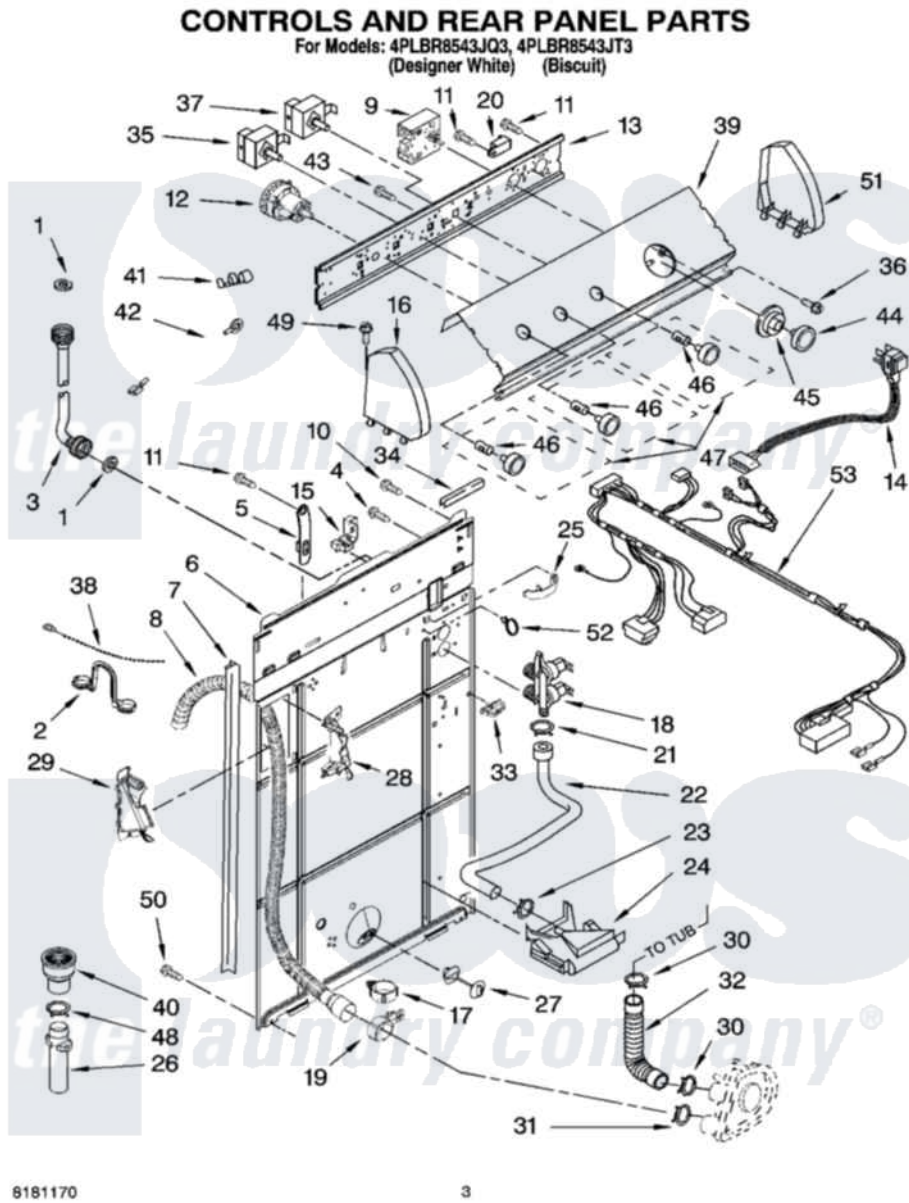

Whirlpool 4PLBR8543JT3 02 - CONTROLS AND REAR PANEL PARTS

Whirlpool [Residential Whirlpool 4PLBR8543JT3 Washer Parts](#) Parts Diagram 02 - CONTROLS AND REAR PANEL PARTS

[Click on the part number to view part](#)

Item	Original Part Number	Replaced By	Status	Part Description
1	3976300	16123		Washer Inlet-Hose Miscellaneous Parts Must be Ordered Separately.
2	8577378			U-Bend, Drain Hose
3	8571377	89503		Hose-Inlet
"	8571378	89503		Hose-Inlet
4	9740848			Screw, Mixing Valve Mounting
5	8568314			Strap, Console
6	8541686			Panel, Rear
7	62747			Pad, Rear Panel
8	8559373	W10096921		Drain Hose Assembly
9	3954731			Timer, Control
10	3351614			Screw, Gearcase Cover Mounting
11	90767			Screw, 8A X 3/8 HeX Washer Head Tapping
12	3366848	W10339229		Switch-WL