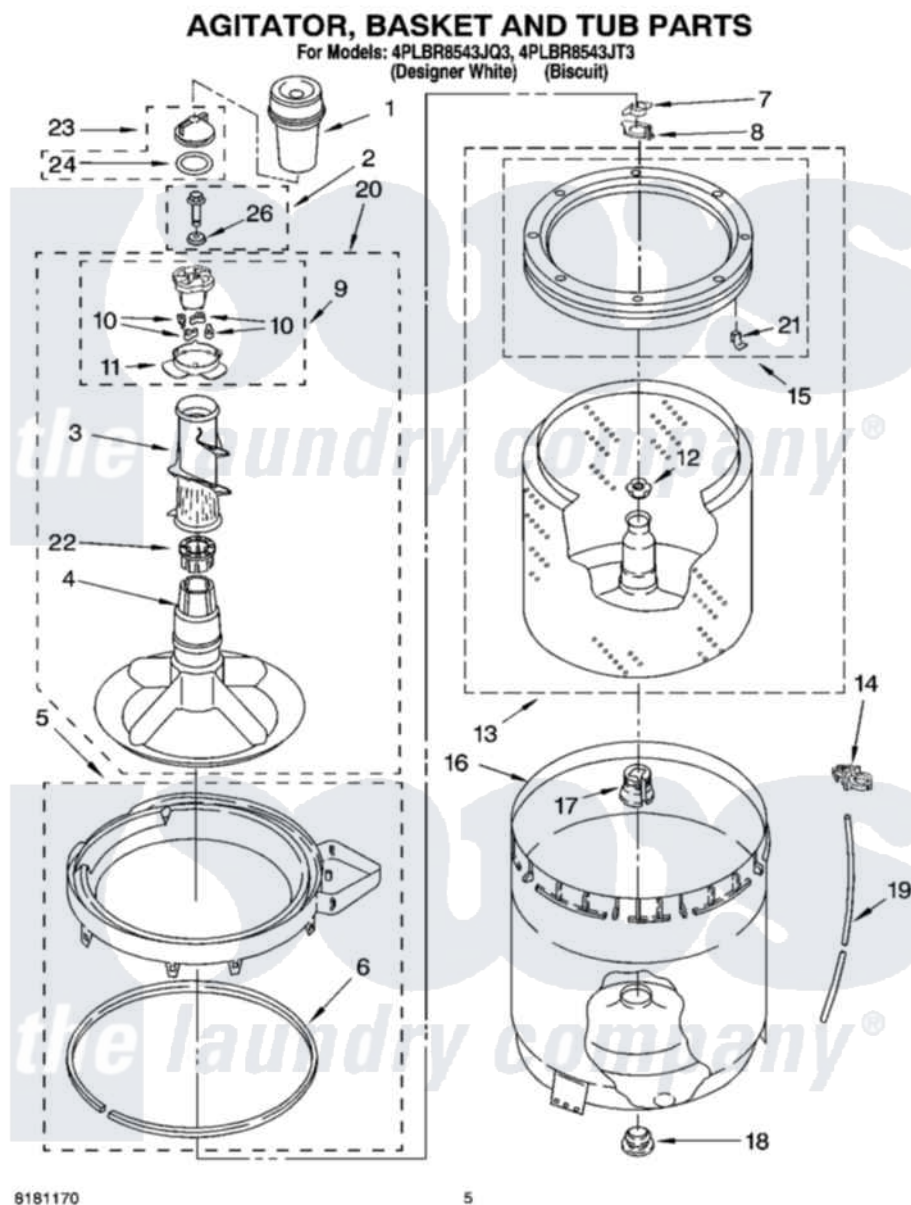

Whirlpool 4PLBR8543JT3 03 - AGITATOR, BASKET AND TUB PARTS

8181170

5

Whirlpool [Residential Whirlpool 4PLBR8543JT3 Washer Parts](#) Parts Diagram 03 - AGITATOR, BASKET AND TUB PARTS

[Click on the part number to view part](#)

Item	Original Part Number	Replaced By	Status	Part Description
1	63580			Dispenser, Fabric Softener
2	358237			Screw And Washer
3	3349019			Auger, Agitator
4	3350830			Agitator
5	3360611			Tub Ring And Gasket Assembly
6	3359586			Gasket, Tub Ring
7	3354845			Clip, Agitator
8	8543666			Washer, Agitator
9	3363663	285811		Cam-Agitator
10	3366877	80040		Dog-Agitator
11	3363661			Bearing, Driven Cam
12	21366			Nut, Spanner
13	3956206	3956207		Basket And Balance Ring
14	2219077			Clip, Pressure Switch Hose
15	3956205			Balance Ring

16	63125		Tub
17	389140		Tub Block, Basket Drive
18	383727		Gasket, Centerpodt
19	3363657	353244	Hose, Pressure Switch
20	3350829	285574	Large Ring
21	8519815		Clip, Balance Ring
22	3350389	285587	Washer
23	3354733	W10074580	Cap, Barrier
24	3348855	W10072840	Fabric Softener
26	3949550		Washer