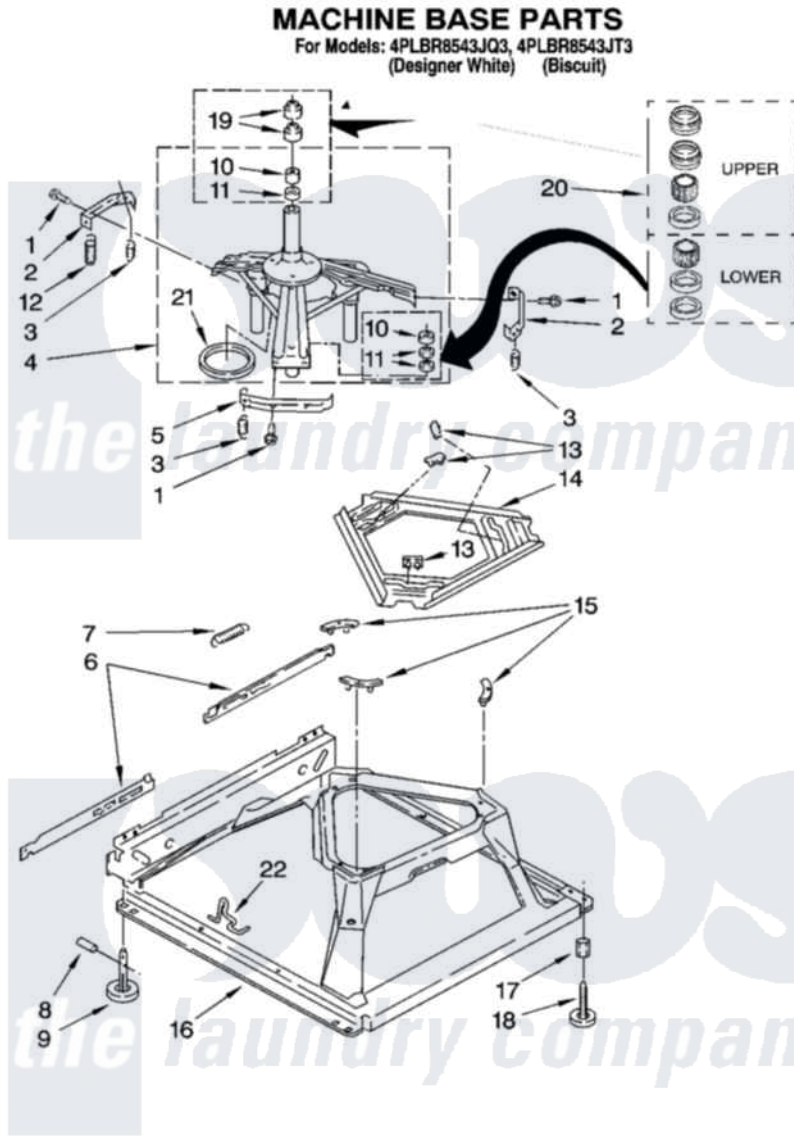

Whirlpool 4PLBR8543JT3 04 - MACHINE BASE PARTS

8181170

7

Whirlpool [Residential Whirlpool 4PLBR8543JT3 Washer Parts](#) Parts Diagram 04 - MACHINE BASE PARTS
Click on the part number to view part

Item	Original Part Number	Replaced By	Status	Part Description
1	3400076			Screw, Bracket Mounting
2	64067			Bracket, Spring Outer
3	63907			Spring, Suspension
4	8575214	280184		Support
5	64065			Bracket, Spring Outer
6	63138			Link, Leveling Mechanism
7	62597	8316845		Spring
8	62837			Pin, Knurled
9	62596	285244		Feet-Leveling
10	8546455			Bearing, Centerpost
11	357409	359449		Seal, Agitator Shaft
12	388492	W10250667		Spring, Counterweight
13	62568	285219		Pad
14	3946509			Plate, Suspension
15	3363660	285744		Pad
16	3349337	285459		Base

17	3359452		Nut, Lock
18	389102	W10001130	Foot, Leveling
19	356934	8577376	Seal, Centerpost
20	285203		Centerpost Bearing Kit
21	63134		Ring, Sound Deadening
22	63806	W10145155	Retainer, Suspension Spring