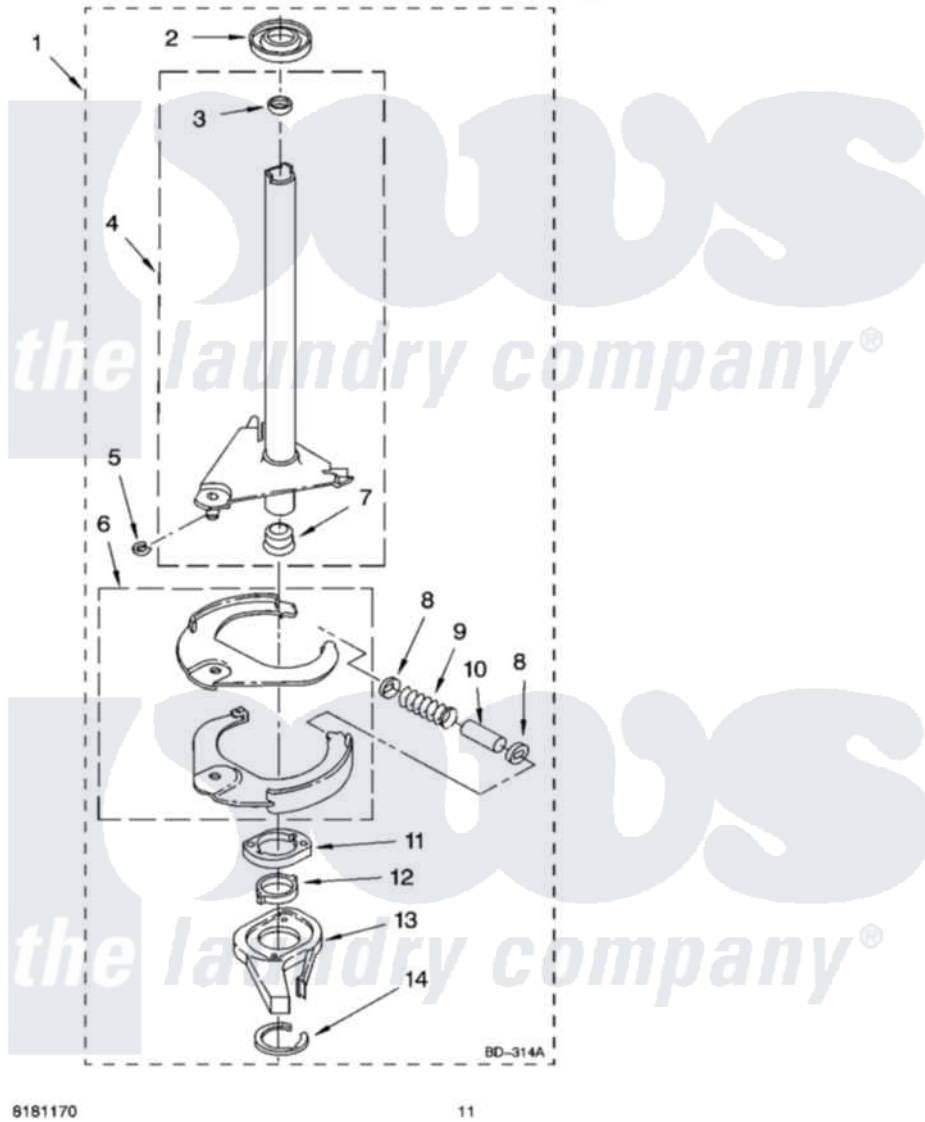

# Whirlpool 4PLBR8543JT3 07 - BRAKE AND DRIVE TUBE PARTS

## BRAKE AND DRIVE TUBE PARTS

For Models: 4PLBR8543JQ3, 4PLBR8543JT3  
(Designer White) (Biscuit)

8181170

11

Whirlpool Residential Whirlpool 4PLBR8543JT3 Washer Parts Parts Diagram 07 - BRAKE AND DRIVE TUBE PARTS

[Click on the part number to view part](#)

Item	Original Part Number	Replaced By	Status	Part Description
1	388951	<a href="#">285792</a>		Basketdrive
2	<a href="#">62658</a>			Ring, Thrust
3	<a href="#">356427</a>			Seal, Spin Pinion
4	64027	<a href="#">64208</a>		Tube-Spin
5	64035	<a href="#">W10083190</a>		Ring, Retaining
6	64232	<a href="#">285438</a>		Shoe-Brake
7	62703	<a href="#">8546462</a>		"T" Bearing, Spin Tube
8	3353956	<a href="#">285658</a>		Sleeve
9	62647		Not Available	Spring, Brake
10	3355360	<a href="#">285658</a>		Sleeve
11	661516	<a href="#">8546461</a>		Cam, Brake Release
12	<a href="#">63022</a>			Sleeve, Cam
13	64194	<a href="#">285790</a>		Lining
14	90368	<a href="#">W10083200</a>		Ring, Retaining
"	BLANK		Not Available	Following Parts Not Illustrated
"	<a href="#">285208</a>			Lubricant