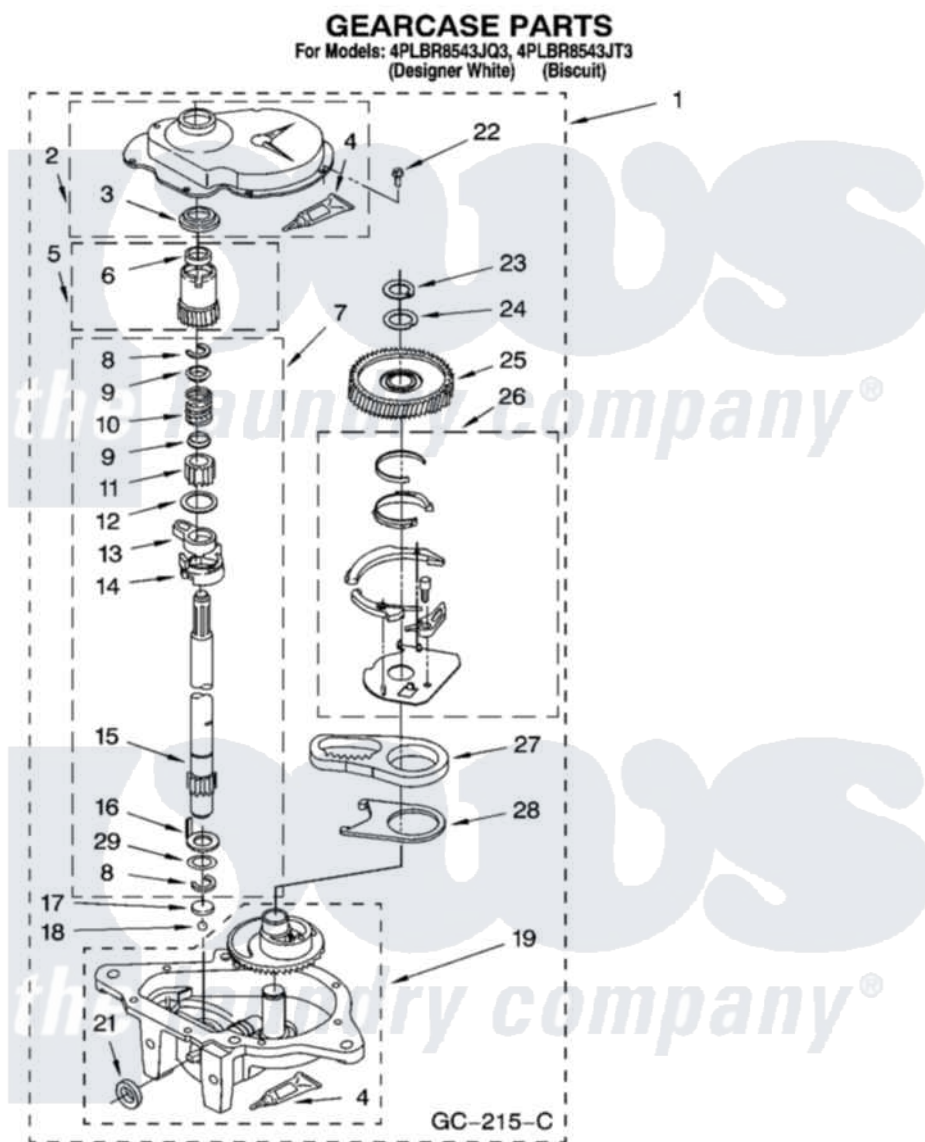

**Whirlpool 4PLBR8543JT3 08 - GEARCASE PARTS, OPTIONAL PARTS
(NOT INCLUDED)**

12

8181170

Whirlpool [Residential Whirlpool 4PLBR8543JT3 Washer Parts](#) Parts Diagram 08 - GEARCASE PARTS, OPTIONAL PARTS (NOT INCLUDED)

[Click on the part number to view part](#)

Item	Original Part Number	Replaced By	Status	Part Description
1	3360630	3360629		Gearcase
2	285202			Cover, Gearcase
3	3349985			Seal, Gearcase Cover
4	285195			Sealer Sealer, Gasket
5	63320	285362		Gear and Pinion
6	356427			Seal, Spin Pinion
7	389387			Shaft, Agitator
8	90369		Not Available	Ring, Retaining (2)
9	62677			Retainer, Spring
10	62676			Spring, Agitator
11	63273	285509		Shaft, Agitator
12	62619			Washer, Agitator Gear
13	62580	285206		Cam-Agitator
14	62581	285206		Cam-Agitator
15	285509			Shaft, Agitator

16	62618		Washer, Cam Thrust
17	16018	285205	Bearing
18	85529	285205	Bearing
19	389230	285515	Gearcase
21	285352		Seal Kit, Thrust Plug
22	3351614		Screw, Gearcase Cover Mounting
23	3362552	285765	Ring-Retrn
24	285735	285766	Washer Kit, Thrust
25	62570	285362	Gear and Pinon
26	388253	999516	Shelf-Glas
27	3349296	8546456	Rack, Connecting
28	62621		Actuator, Shift
29	388815		Washer, Intermediate 1 3976263 Miscellaneous Parts Bag 2 3976300 Washer, Inlet Hose 3 3366913 Clamp, Hose
	72017		Paint, Touch-Up
"	4392899		Paint, Touch-Up
"	350938		Paint, Pressurized Spray B
"	350930		Paint, Pressurized Spray B
"	4392901		Paint, Pressurized Spray
"	799344		Paint, Touch-Up)
"	4392900		Paint, Bulk)
"	BLANK	Not Available	OIL
"	350572		Oil
"	BLANK	Not Available	LUBRICANT
"	285208		Lubricant
"	BLANK	Not Available	SEALER
"	285195		Sealer Sealer, Gasket
"	BLANK	Not Available	ACCESSORY PARTS
"	367031		Water System Parts
"	280129	280129A	Break-Sphn
"	280130	280130A	Adapter
"	BLANK	Not Available	Adapter Kit
"	280131	40922	Hose
"	BLANK	Not Available	Extension Kit