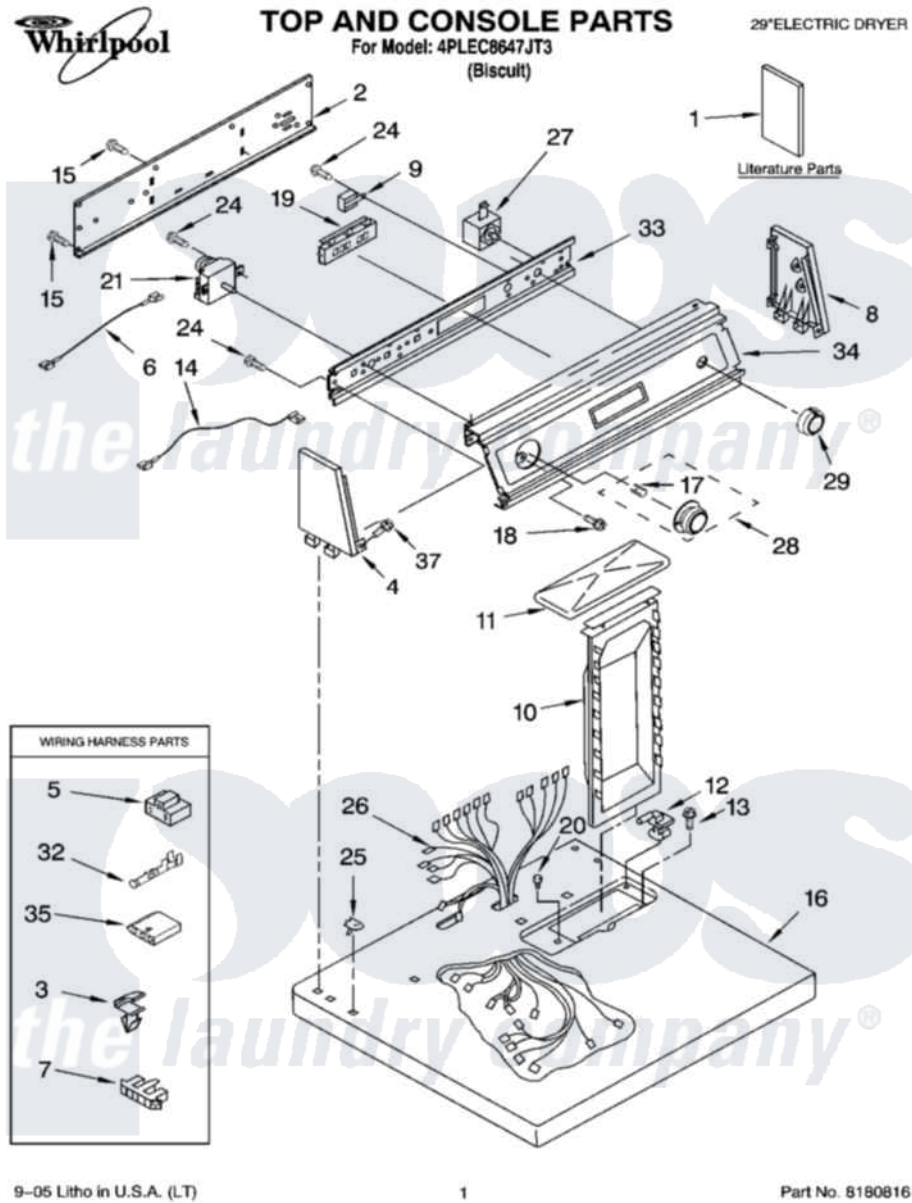

Whirlpool 4PLEC8647JT3 01 - TOP AND CONSOLE PARTS

9-05 Litho in U.S.A. (LT)

1

Part No. 6180816

Whirlpool Residential Whirlpool 4PLEC8647JT3 Dryer Parts Parts Diagram 01 - TOP AND CONSOLE PARTS
Click on the part number to view part

Item	Original Part Number	Replaced By	Status	Part Description
1	8318359		Not Available	Guide, Use & Care
"	8533211		Not Available	Wiring Diagram
"	8318355		Not Available	Installation Instructions (Korean)
"	3397627		Not Available	Installation Instructions (English)
"	N/A		Not Available	Following May Be Purchased DO-IT-YOURSELF REPAIR MANUALS
"	677818		Not Available	Manual, Do-It- Yourself Repair (Dryer)
2	8274261			Do-It-Yourself Repair Manuals
3	3394427			Clip-Harness
4	8271368	279965		Endcap
5	3401144			Connector
6	3401666			Wire Jumper
"	3401684			Jumper, Wire
7	3397269			Connector, Timer