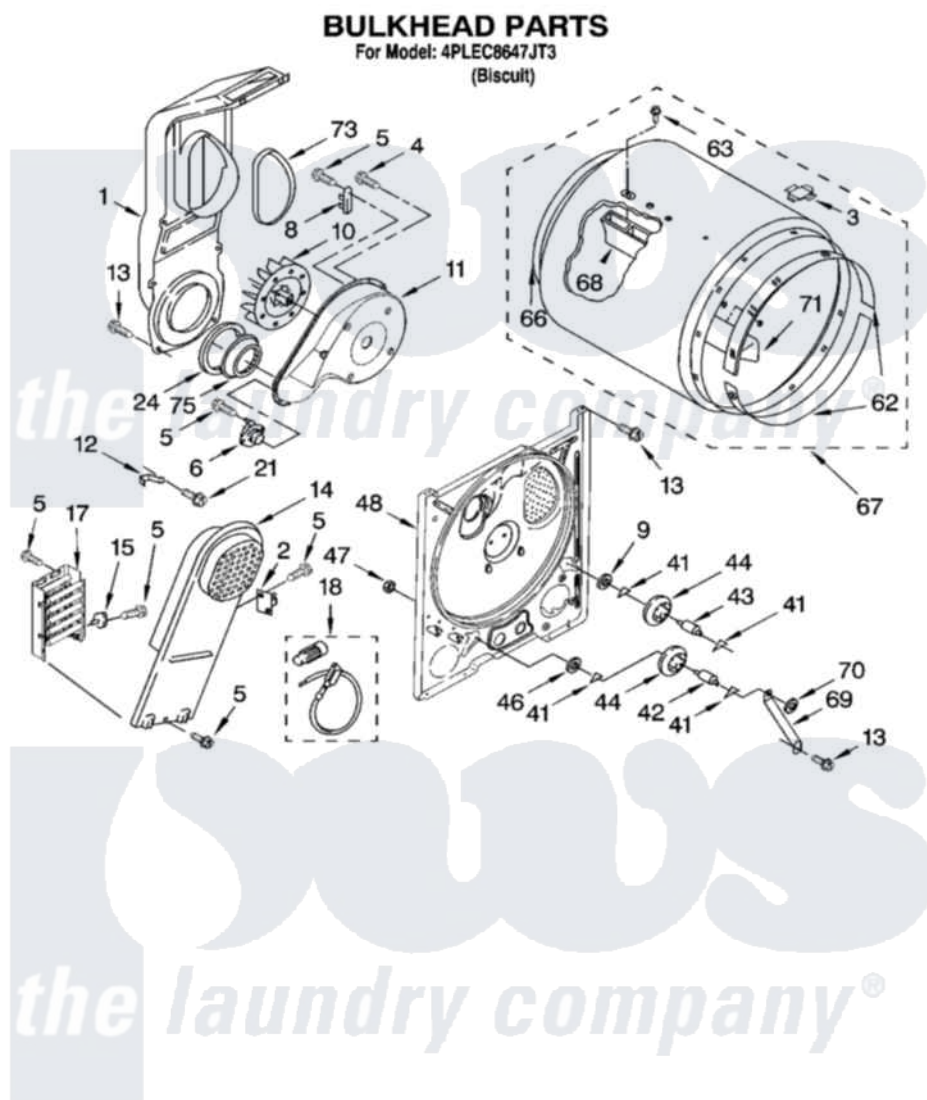

**Whirlpool 4PLEC8647JT3 03 - BULKHEAD PARTS, OPTIONAL PARTS
(NOT INCLUDED)**

8180816

5

Whirlpool [Residential Whirlpool 4PLEC8647JT3 Dryer Parts](#) Parts Diagram 03 - BULKHEAD PARTS, OPTIONAL PARTS
(NOT INCLUDED)

[Click on the part number to view part](#)

Item	Original Part Number	Replaced By	Status	Part Description
1	348368			Lint Chute Assembly
2	3977393	279816		Cutoff-Tml
3	8066086			Plug, Drum Hole
4	3390647	488729		Screw
5	90767			Screw, 8A X 3/8 HeX Washer Head Tapping
6	3387137			Thermostat, Internal-Bias
8	3392519			Thermal Limiter
9	3388703			Washer, Support
10	694089			Wheel, Blower
11	8577230			Housing, Blower
12	3398161			CLIP
13	343641	681414		Screw, 10AB X 1/2
14	8541818			Box, Heater
15	3977767			Thermostat, High Limit 250 F

17	8565582	279838	Element
18	279457		Wire Kit, Terminal
21	489463		Screw, 8-18 X 1/16
24	347139		Seal, Lint Chute
41	690997		Washer, Thrust
42	3399506	W10359270	Shaft, Drum Roller Threads
43	3399507	W10359269	Shaft, Drum Roller Threads
44	3397590	349241T	Support
46	348197		Washer, Support
47	3359452		Nut, Lock
48	3403410		Bulkhead
62	692526	279441	BeaRng-Rng
63	97787	W10109200	Screw, Baffle Mounting
66	3406130	279857	Seal
67	695587		Drum Assembly
68	692490		Baffle, Drum
69	3976434		Bracket, Support Shaft
70	90296		Nut, Push On
71	3403636		Baffle, Drum
73	339956		Seal, Air Duct To Bulkhead
75	696302		Shield, Exhaust
	N/A	Not Available	ACCESSORY PARTS
"	279948	4392065	Kit, Dryer Repair
"	3406839		Dry Rack Assembly
"	4392899		Paint, Touch-Up
"	4392901		Paint, Pressurized Spray
"	350938		Paint, Pressurized Spray B
"	4392900		Paint, Bulk)