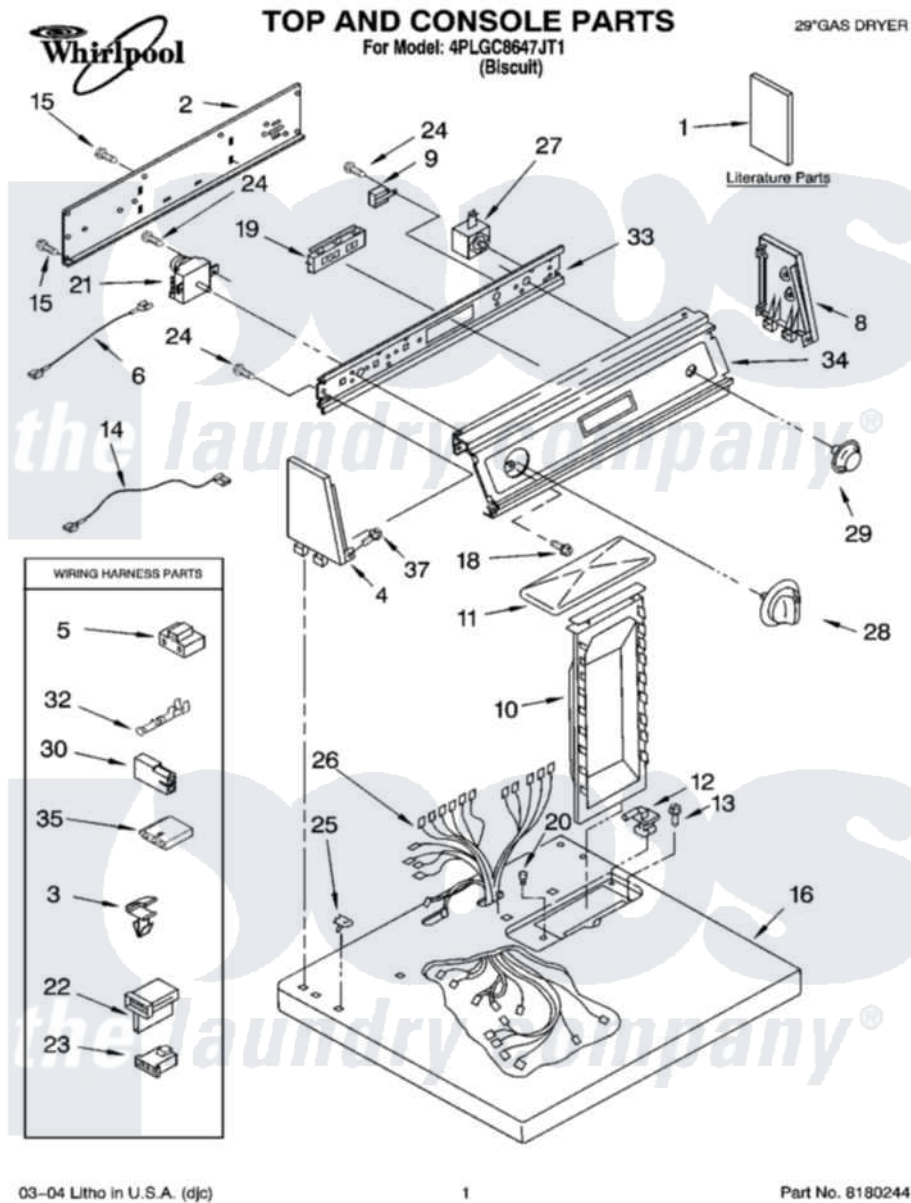

# Whirlpool 4PLGC8647JT1 01 - TOP AND CONSOLE PARTS

Whirlpool Residential Whirlpool 4PLGC8647JT1 Dryer Parts Parts Diagram 01 - TOP AND CONSOLE PARTS  
Click on the part number to view part

Item	Original Part Number	Replaced By	Status	Part Description
1	LIT8318359		Not Available	Literature Parts (Guide, Use & Care)
"	LIT8533211		Not Available	Literature Parts (Wiring Diagram)
"	LIT8318357		Not Available	Literature Parts (Installation Instructions (Korean))
"	LIT3405338		Not Available	Literature Parts (Installation Instructions (English))
"	N/A		Not Available	Following May Be Purchased DO-IT-YOURSELF REPAIR MANUALS
"	LIT677818	<a href="#">677818L</a>		Diy
2	<a href="#">8274261</a>			Do-It-Yourself Repair Manuals
3	<a href="#">3394427</a>			Clip-Harness
4	8271368	<a href="#">279965</a>		Endcap
5	<a href="#">3401144</a>			Connector
6	<a href="#">3401666</a>			Wire Jumper
"	<a href="#">3401684</a>			Jumper, Wire
8	8271362	<a href="#">279965</a>		Endcap