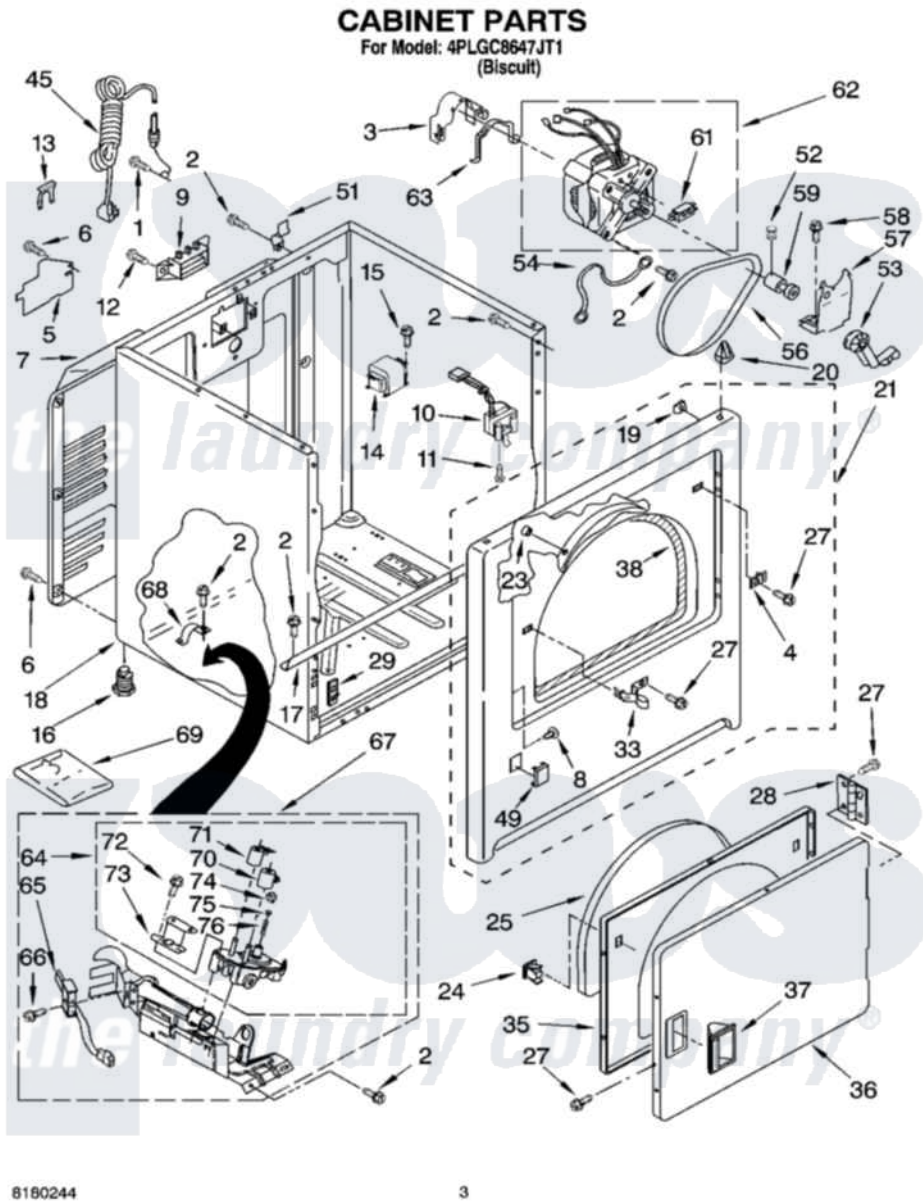

Whirlpool 4PLGC864JT1 02 - CABINET PARTS

Whirlpool [Residential Whirlpool 4PLGC864JT1 Dryer Parts](#) Parts Diagram 02 - CABINET PARTS
Click on the part number to view part

Item	Original Part Number	Replaced By	Status	Part Description
1	697776	4331106		Screw, No.10-32 X 7/16
2	343641	681414		Screw, 10AB X 1/2
3	3404162			Clamp, Motor
4	3403632			Plug, Strike Hole
5	3396795			Cover, Terminal Block
6	693995			Screw, Hex Head
7	3396805	280043		Panel-Rear
8	3404415			Plug, Hinge Hole
9	3397659			Block, Terminal
10	3406109	3406107		Door Switch Assembly
11	697773	3395530		Screw
12	3393008	308685		Side Trim)
13	694415			Clip, Strain Relief
14	3977633			Autotransformer
15	3394926			Screw, 10-16 X 1/2
16	3392100	49621		Feet-Leveling