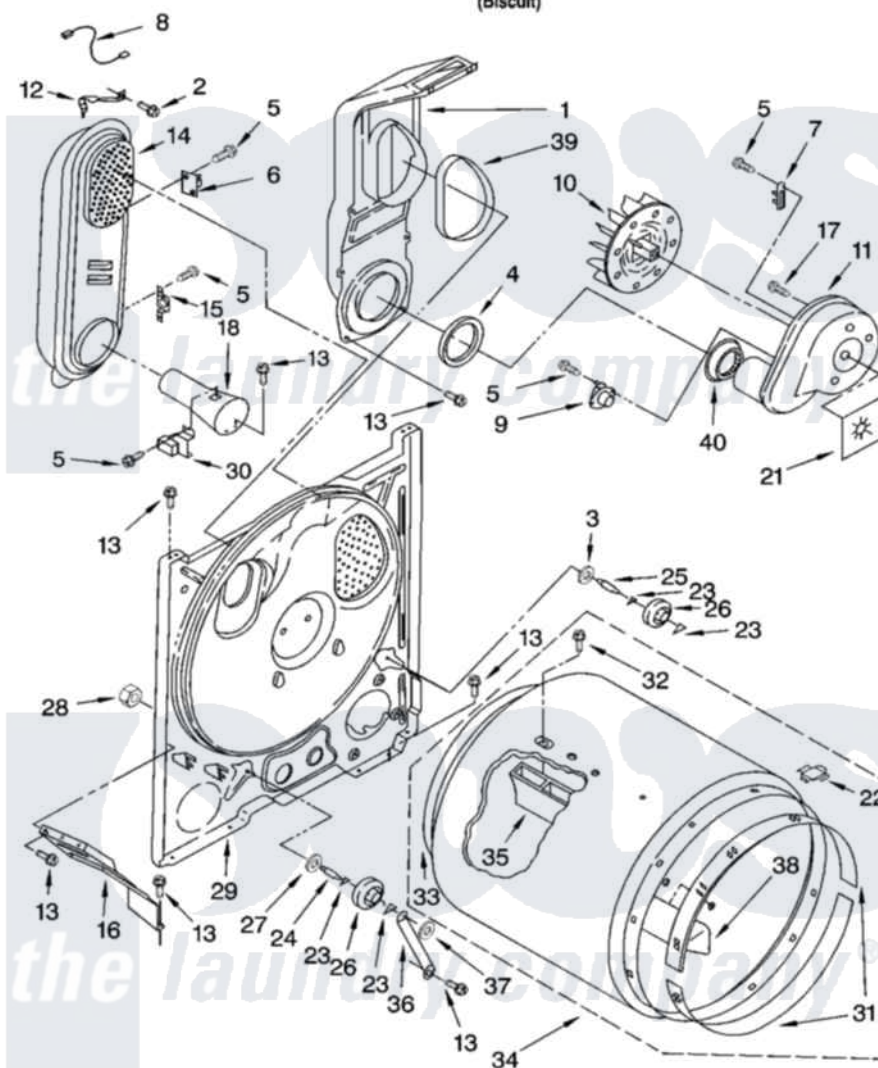

Whirlpool 4PLGC8647JT1 03 - BULKHEAD PARTS

BULKHEAD PARTS

For Model: 4PLGC8647JT1
(Biscuit)

8180244

5

Whirlpool Residential Whirlpool 4PLGC8647JT1 Dryer Parts Parts Diagram 03 - BULKHEAD PARTS

[Click on the part number to view part](#)

Item	Original Part Number	Replaced By	Status	Part Description
1	348368			Lint Chute Assembly
2	489463			Screw, 8-18 X 1/16
3	3388703			Washer, Support
4	347139			Seal, Lint Chute
5	90767			Screw, 8A X 3/8 HeX Washer Head Tapping
6	280010			Kit, Thermal Cut-Off
7	3392519			Thermal Limiter
8	3401707			Jumper, Tco-High Limit
9	3387137			Thermostat, Internal-Bias
10	694089			Wheel, Blower
11	8557384	8577230		Housing, Blower
12	3398161			CLIP
13	343641	681414		Screw, 10AB X 1/2
14	8530285	279980		Box
15	3403140			Thermostat, High-Limit 205F
16	3406022			Bracket, Bulkhead

17	3390647	488729	Screw
18	8066049		Funnel, Burner Light
21	3394196		Seal, Blower Shaft
22	8066086		Plug, Drum Hole
23	690997		Washer, Thrust
24	3399506	W10359270	Shaft, Drum Roller Threads
25	3399507	W10359269	Shaft, Drum Roller Threads
26	3397588	349241T	Support
27	348197		Washer, Support
28	3359452		Nut, Lock
29	3403410		Bulkhead
30	338906		Radiant, Sensor
31	692526	279441	BeaRng-Rng
32	97787	W10109200	Screw, Baffle Mounting
33	3406130	279857	Seal
34	695587		Drum Assembly
35	692490		Baffle, Drum
36	3976434		Bracket, Support Shaft
37	90296		Nut, Push On
38	3403636		Baffle, Drum
39	339956		Seal, Air Duct To Bulkhead
40	696302		Shield, Exhaust
"	BLANK	Not Available	BA-141