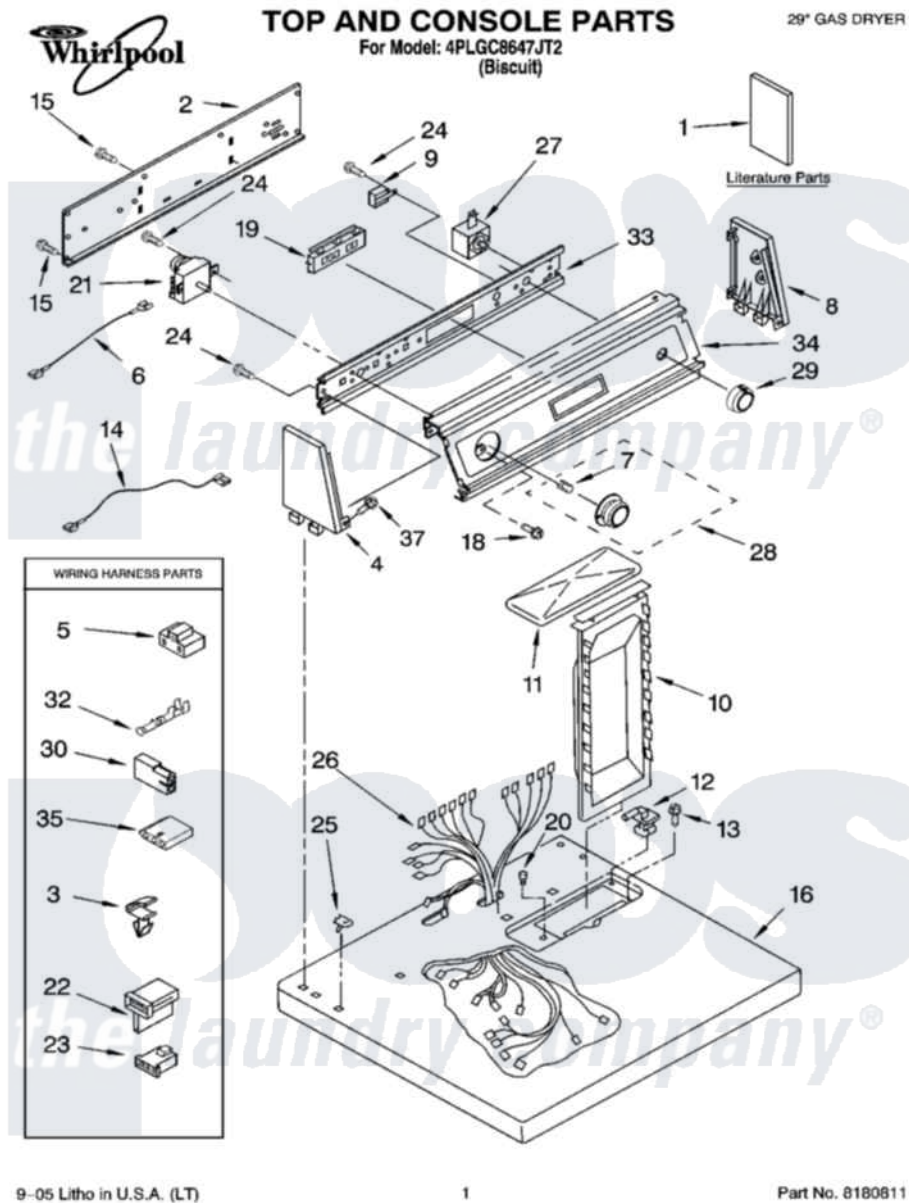

Whirlpool 4PLGC8647JT2 01 - TOP AND CONSOLE PARTS

Whirlpool Residential Whirlpool 4PLGC8647JT2 Dryer Parts Parts Diagram 01 - TOP AND CONSOLE PARTS
Click on the part number to view part

Item	Original Part Number	Replaced By	Status	Part Description
1	8318359		Not Available	Guide, Use & Care
"	8533211		Not Available	Wiring Diagram
"	8318357		Not Available	Installation Instructions (Korean)
"	3405338		Not Available	Installation Instructions (English)
"	N/A		Not Available	Following May Be Purchased DO-IT-YOURSELF REPAIR MANUALS
"	677818		Not Available	Manual, Do-It- Yourself Repair (Dryer)
2	8274261			Do-It-Yourself Repair Manuals
3	3394427			Clip-Harness
4	8271368	279965		Endcap
5	3401144			Connector
6	3401666			Wire Jumper
"	3401684			Jumper, Wire
7	688805			Clip, Spring Knob