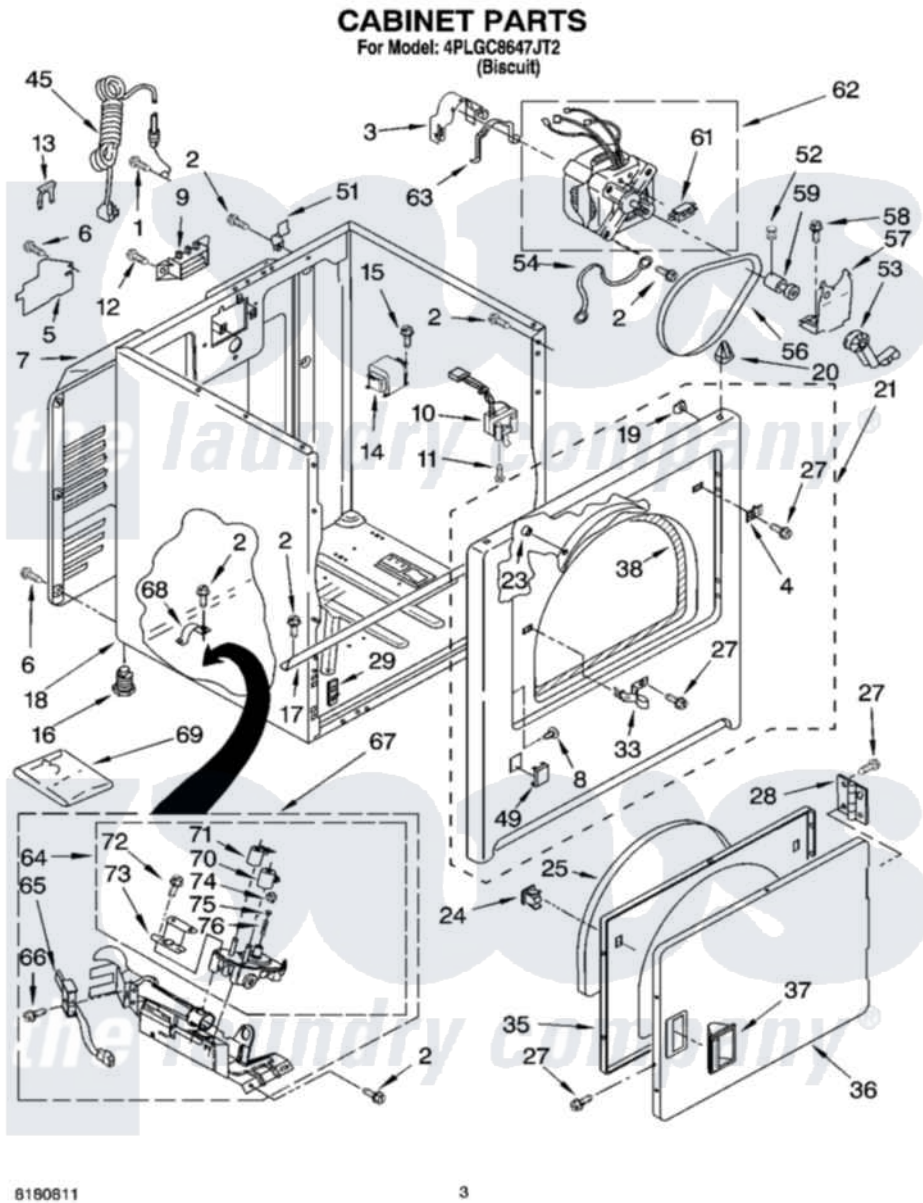

Whirlpool 4PLGC8647JT2 02 - CABINET PARTS

Whirlpool [Residential Whirlpool 4PLGC8647JT2 Dryer Parts](#) Parts Diagram 02 - CABINET PARTS
Click on the part number to view part

Item	Original Part Number	Replaced By	Status	Part Description
1	697776	4331106		Screw, No.10-32 X 7/16
2	343641	681414		Screw, 10AB X 1/2
3	3404162			Clamp, Motor
4	3403632			Plug, Strike Hole
5	3396795			Cover, Terminal Block
6	693995			Screw, Hex Head
7	3396805	280043		Panel-Rear
8	3404415			Plug, Hinge Hole
9	3397659			Block, Terminal
10	3406109	3406107		Door Switch Assembly
11	697773	3395530		Screw
12	3393008	308685		Side Trim)
13	694415			Clip, Strain Relief
14	3977633			Autotransformer
15	3394926			Screw, 10-16 X 1/2
16	3392100	49621		Feet-Leveling