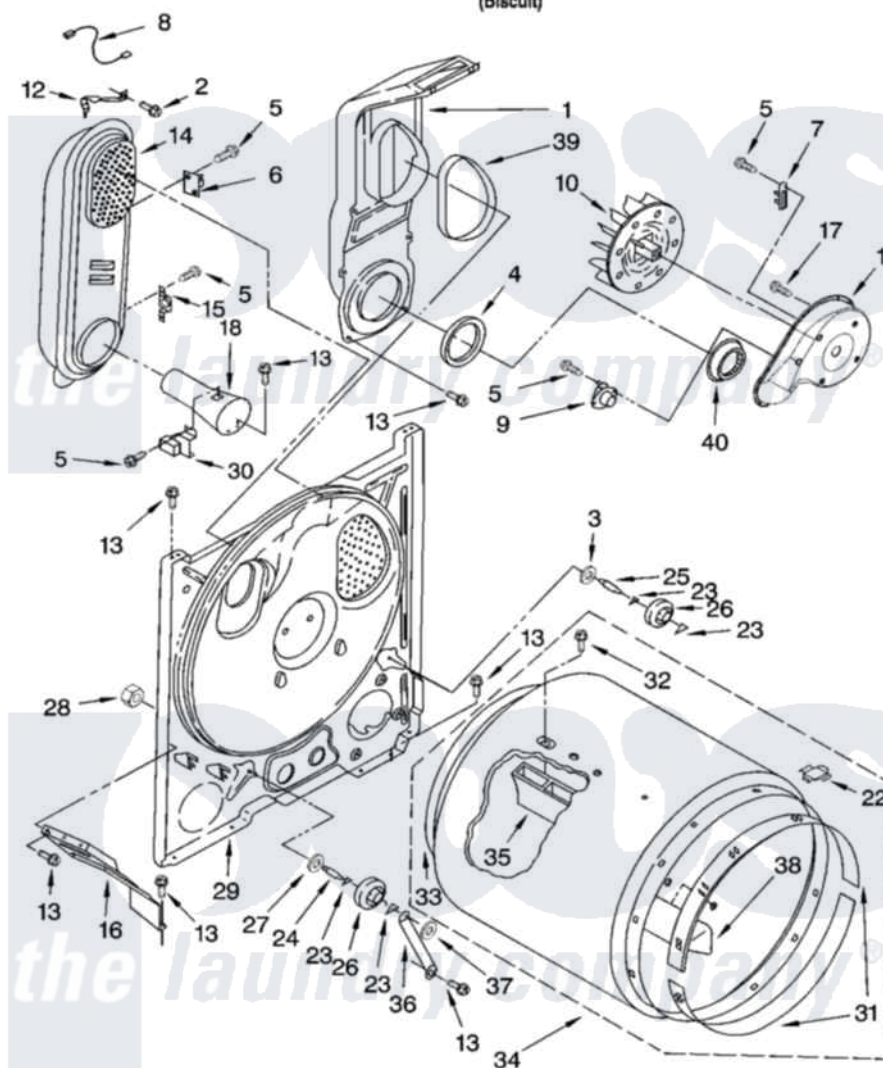

Whirlpool 4PLGC8647JT2 03 - BULKHEAD PARTS

BULKHEAD PARTS

For Model: 4PLGC8647JT2
(Biscuit)

8180811

5

Whirlpool Residential Whirlpool 4PLGC8647JT2 Dryer Parts Parts Diagram 03 - BULKHEAD PARTS

[Click on the part number to view part](#)

Item	Original Part Number	Replaced By	Status	Part Description
1	348368			Lint Chute Assembly
2	489463			Screw, 8-18 X 1/16
3	3388703			Washer, Support
4	347139			Seal, Lint Chute
5	90767			Screw, 8A X 3/8 HeX Washer Head Tapping
6	280010			Kit, Thermal Cut-Off
7	3392519			Thermal Limiter
8	3401707			Jumper, Tco-High Limit
9	3387137			Thermostat, Internal-Bias
10	694089			Wheel, Blower
11	8577230			Housing, Blower
12	3398161			CLIP
13	343641	681414		Screw, 10AB X 1/2
14	8530285	279980		Box
15	3403140			Thermostat, High-Limit 205F
16	3406022			Bracket, Bulkhead

17	3390647	488729	Screw
18	8066049		Funnel, Burner Light
22	8066086		Plug, Drum Hole
23	690997		Washer, Thrust
24	3399506	W10359270	Shaft, Drum Roller Threads
25	3399507	W10359269	Shaft, Drum Roller Threads
26	3397590	349241T	Support
27	348197		Washer, Support
28	3359452		Nut, Lock
29	3403410		Bulkhead
30	338906		Radiant, Sensor
31	692526	279441	BeaRng-Rng
32	97787	W10109200	Screw, Baffle Mounting
33	3406130	279857	Seal
34	695587		Drum Assembly
35	692490		Baffle, Drum
36	3976434		Bracket, Support Shaft
37	90296		Nut, Push On
38	3403636		Baffle, Drum
39	339956		Seal, Air Duct To Bulkhead
40	696302		Shield, Exhaust