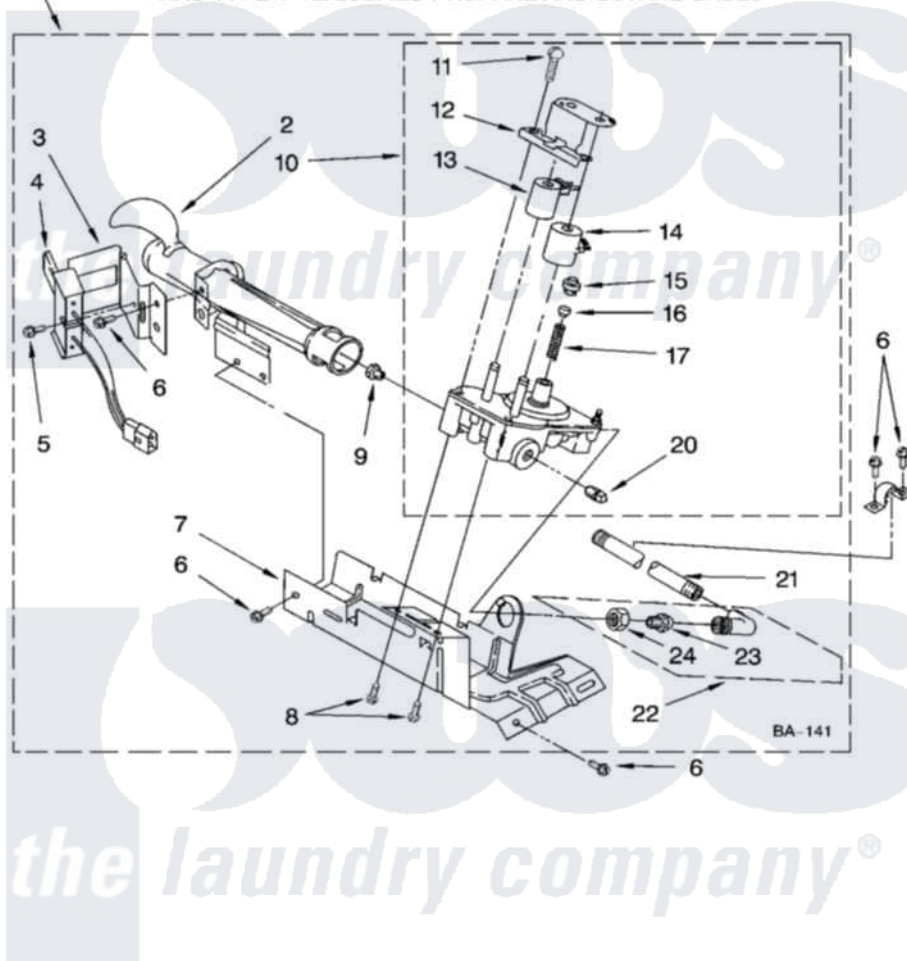

Whirlpool 4PLGC8647JT2 04 - 3402844 BURNER ASSEMBLY, OPTIONAL PARTS (NOT INCLUDED)

3402844 BURNER ASSEMBLY

For Model: 4PLGC8647JT2
(Biscuit)

1 USE WITH TYPE 1 - NATURAL, TYPE 2 - MIXED, TYPE 3 - MANUFACTURED AND TYPE 4 - LIQUEFIED PROPANE AND BUTANE GASES

8180811

7

Whirlpool [Residential Whirlpool 4PLGC8647JT2 Dryer Parts](#) Parts Diagram 04 - 3402844 BURNER ASSEMBLY, OPTIONAL PARTS (NOT INCLUDED).
Click on the part number to view part

Item	Original Part Number	Replaced By	Status	Part Description
1	3402844	W10492502		Burner-Gas
2	688617	693140		Burner
3	694298			Bracket, Ignitor
4	686590	279311		Ignitor
5	3393909			Screw, 8-32 X 7/8
6	343641	681414		Screw, 10AB X 1/2
7	693986			Base, Burner
8	3387057			Screw, 10-16 X 1/2 Orifice, Burner
9	234826			Orifice, Burner Type 1
"	15775	72017		Paint, Touch-Up
"	15419		Not Available	Orifice, Burner (Type 3)
"	229742			Orifice, Burner
"	234868			Orifice, Burner
10	3401775	279923		NAT Gas