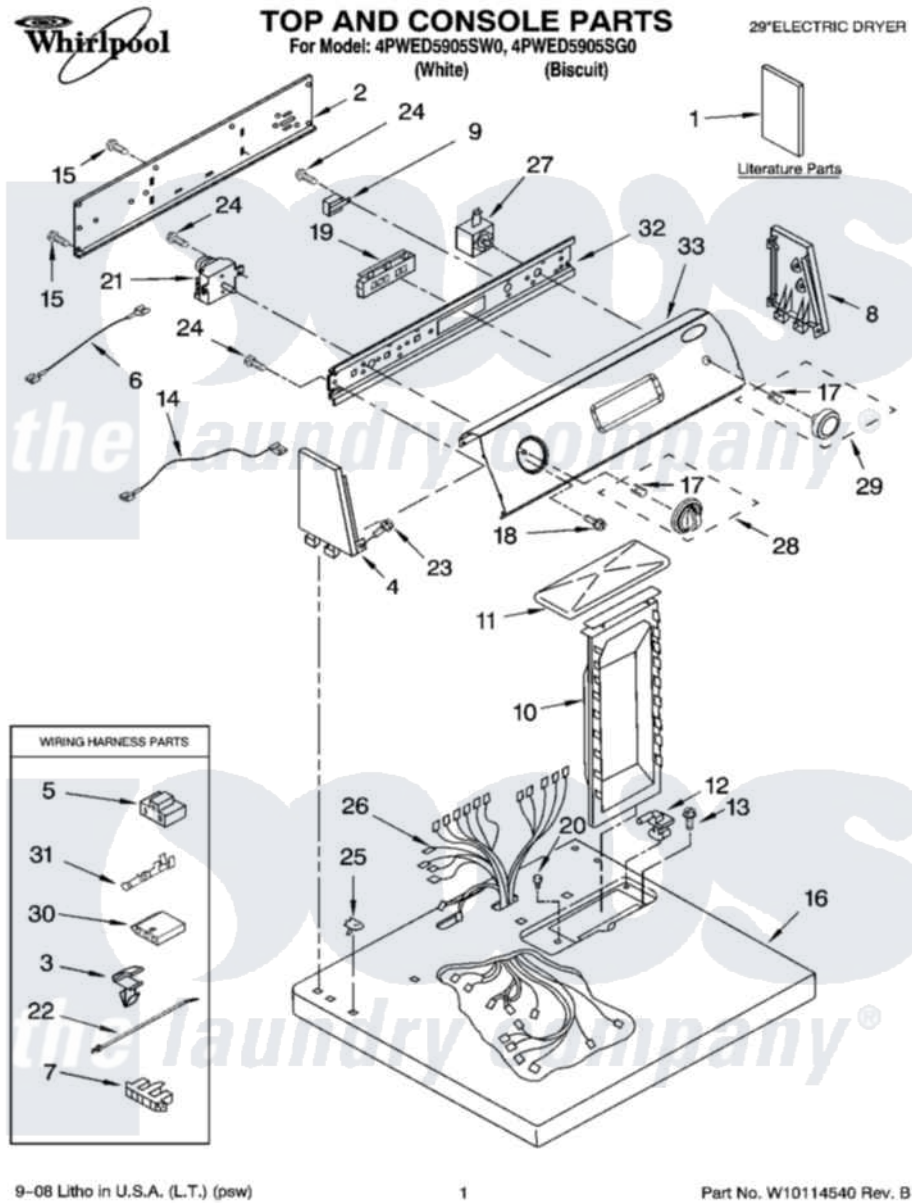

# Whirlpool 4PWED5905SG0 01 - TOP AND CONSOLE PARTS

9-08 Litho in U.S.A. (L.T.) (psw)

1

Part No. W10114540 Rev. B

Whirlpool Residential Whirlpool 4PWED5905SG0 Dryer Parts Parts Diagram 01 - TOP AND CONSOLE PARTS  
 Click on the part number to view part

9	<a href="#">3952439</a>		Buzzer, Mini
10	<a href="#">349639</a>		HAndle And Lint Screen Assembly
11	<a href="#">8283378</a>		Cover, Lint Screen
"	<a href="#">8283380</a>		Cover, Lint Screen
12	3978605	<a href="#">W10044470</a>	Hinge, RH
"	<a href="#">3978606</a>		Hinge, Lint Lid
13	688983	<a href="#">487240</a>	Screw, For Mtg. Service Capacitor
14	<a href="#">3393811</a>		Wire, Jumper
"	<a href="#">3393812</a>		Wire, Jumper
"	<a href="#">3401667</a>		Wire, Jumper
15	<a href="#">693995</a>		Screw, Hex Head
16	8271390	<a href="#">8521918</a>	Top
"	8271392	<a href="#">8521920</a>	Top
17	<a href="#">8536939</a>		Clip, Knob
18	8533951	<a href="#">3400859</a>	Screw, Grounding
19	<a href="#">W10168177</a>		Switch, Clean Touch
"	<a href="#">W10110501</a>		Switch, Clean Touch
20	297535	<a href="#">17258</a>	Bumper
21	<a href="#">W10111123</a>		Timer Assembly
22	<a href="#">3391249</a>		Cable Tie, Push Mount
23	<a href="#">388326</a>		Screw, 8-18 X 1.25
24	8533971	<a href="#">90767</a>	Screw, 8A X 3/8 HeX Washer Head Tapping
25	<a href="#">357213</a>		Nut, Push-In
26	<a href="#">8529855</a>		Harness, Wiring
27	<a href="#">W10112633</a>		Switch, Push-To-Start
28	<a href="#">W10034750</a>		Timer Knob Assembly
"	<a href="#">W10034760</a>		Timer Knob Assembly
29	<a href="#">W10034790</a>		Knob, Push-To-Start
"	<a href="#">W10034800</a>		Knob, Push-To-Start
30	<a href="#">3936144</a>		Do-It-Yourself Repair Manuals
31	<a href="#">94614</a>		Terminal
32	<a href="#">8271426</a>		Bracket, Control
33	<a href="#">W10115458</a>		Panel, Control
"	<a href="#">W10095980</a>		Panel, Control