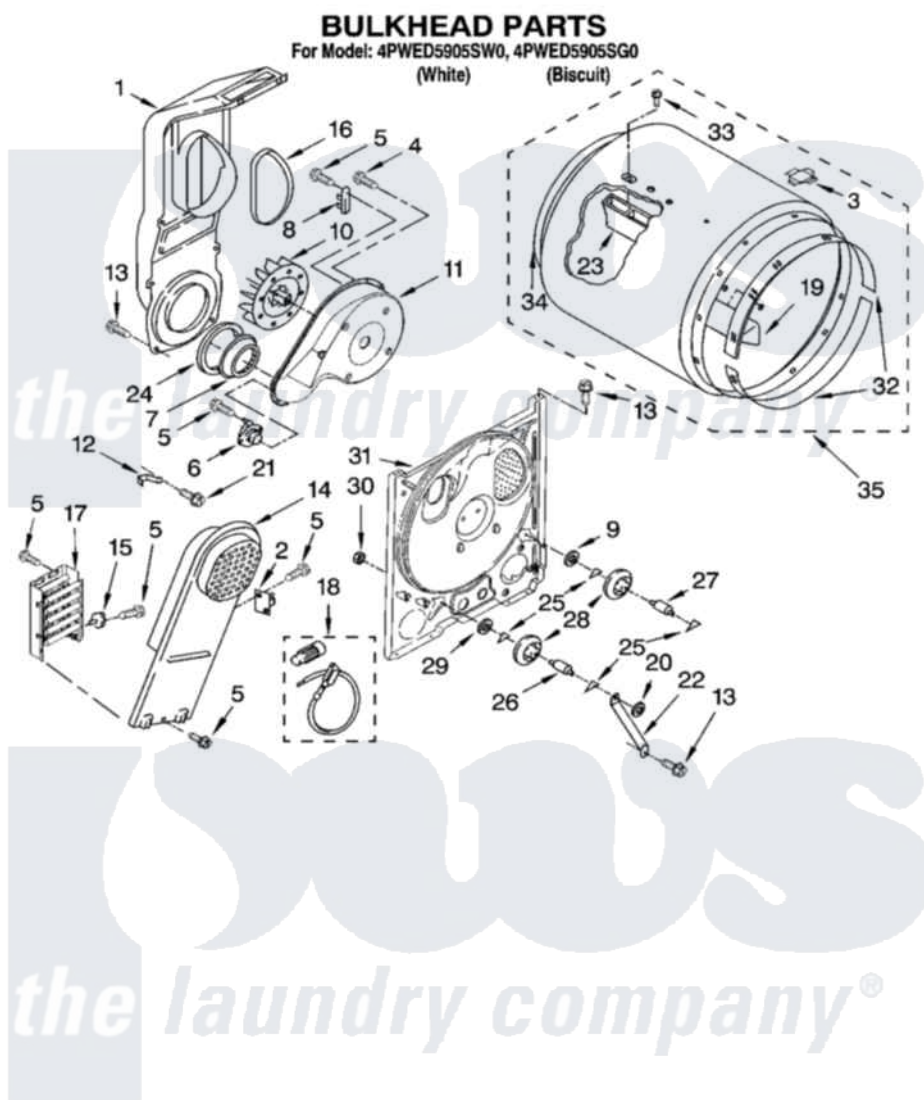

**Whirlpool 4PWED5905SG0 03 - BULKHEAD PARTS, OPTIONAL PARTS  
(NOT INCLUDED)**

W10114540

5

Whirlpool [Residential Whirlpool 4PWED5905SG0 Dryer Parts](#) Parts Diagram 03 - BULKHEAD PARTS, OPTIONAL PARTS (NOT INCLUDED)

[Click on the part number to view part](#)

Item	Original Part Number	Replaced By	Status	Part Description
1	<a href="#">348368</a>			Lint Chute Assembly
2	3977393	<a href="#">279816</a>		Cutoff-Tml
3	<a href="#">8066086</a>			Plug, Drum Hole
4	3390647	<a href="#">488729</a>		Screw
5	<a href="#">90767</a>			Screw, 8A X 3/8 HeX Washer Head Tapping
6	<a href="#">3387137</a>			Thermostat, Internal-Bias
7	<a href="#">696302</a>			Shield, Exhaust
8	<a href="#">3392519</a>			Thermal Limiter
9	<a href="#">3388703</a>			Washer, Support
10	<a href="#">694089</a>			Wheel, Blower
11	<a href="#">8577230</a>			Housing, Blower
12	3398161			CLIP
13	343641	<a href="#">681414</a>		Screw, 10AB X 1/2
14	<a href="#">8541818</a>			Box, Heater