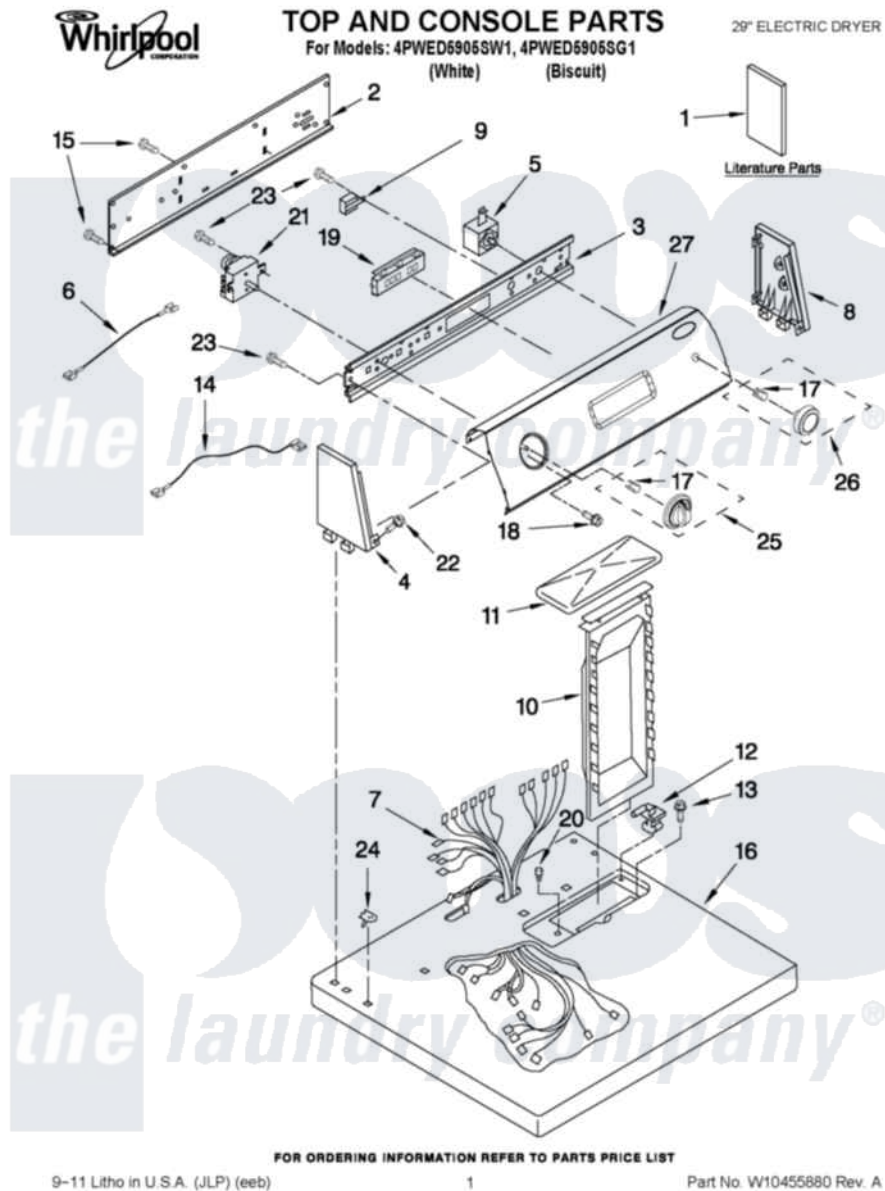

# Whirlpool 4PWED5905SG1 01 - TOP AND CONSOLE PARTS

Whirlpool Residential Whirlpool 4PWED5905SG1 Dryer Parts Parts Diagram 01 - TOP AND CONSOLE PARTS  
 Click on the part number to view part

Item	Original Part Number	Replaced By	Status	Part Description
1	W10097088		Not Available	GUIDE, USE & CARE
"	W10113035		Not Available	Guide, Use & Care (Export)
"	W10396182		Not Available	WIRING DIAGRAM
"	W10113034		Not Available	Installation Instructions (Export)
"	W10113036		Not Available	Dryer Cycle Sheet
2	<a href="#">8274261</a>			Do-It-Yourself Repair Manuals
3	<a href="#">8271426</a>			Bracket, Control
4	8271365	<a href="#">279962</a>		Endcap
"	8271368	<a href="#">279965</a>		Endcap
5	<a href="#">W10112633</a>			Switch, Push-To-Start
6	<a href="#">3401666</a>			Wire Jumper
"	<a href="#">3401684</a>			Jumper, Wire
7	W10386308		Not Available	HARNESS, WIRING
8	8271359	<a href="#">279962</a>		Endcap
"	8271362	<a href="#">279965</a>		Endcap
9	<a href="#">3952439</a>			Buzzer, Mini