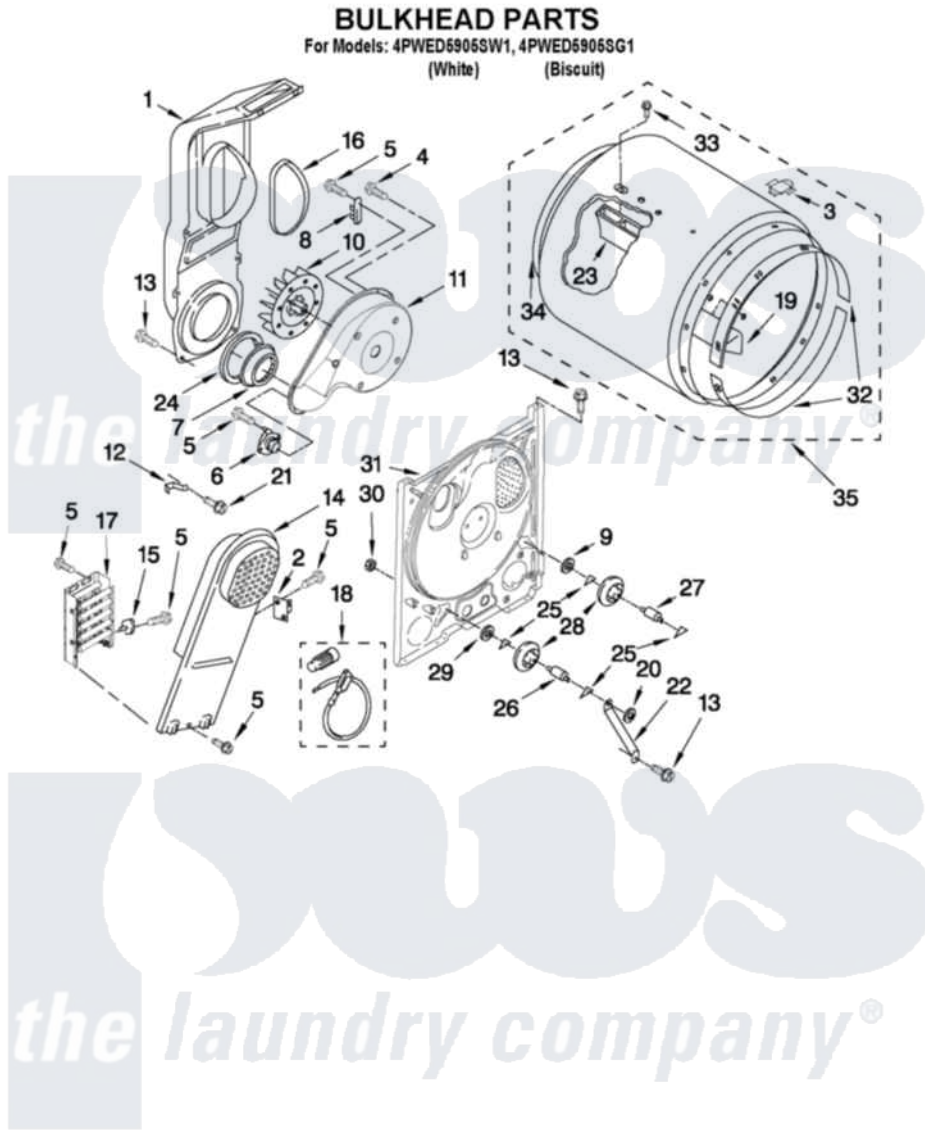

Whirlpool 4PWED5905SG1 03 - BULKHEAD PARTS

FOR ORDERING INFORMATION REFER TO PARTS PRICE LIST

W10455880

5

Whirlpool [Residential Whirlpool 4PWED5905SG1 Dryer Parts](#) Parts Diagram 03 - BULKHEAD PARTS
Click on the part number to view part

Item	Original Part Number	Replaced By	Status	Part Description
1	348368			Lint Chute Assembly
2	3977393	279816		Cutoff-Tml
3	8066086			Plug, Drum Hole
4	3390647	488729		Screw
5	90767			Screw, 8A X 3/8 HeX Washer Head Tapping
6	3387137			Thermostat, Internal-Bias
7	696302			Shield, Exhaust
8	3392519			Thermal Limiter
9	3388703			Washer, Support
10	694089			Wheel, Blower
11	8577230			Housing, Blower
12	3398161			CLIP
13	343641	681414		Screw, 10AB X 1/2
14	8541818			Box, Heater
15	3977767			Thermostat, High Limit 250 F
16	339956			Seal, Air Duct To Bulkhead

17	3403585	279838	Element
18	279457		Wire Kit, Terminal
19	3403636		Baffle, Drum
20	90296		Nut, Push On
21	489463		Screw, 8-18 X 1/16
22	3976434		Bracket, Support Shaft
23	692490		Baffle, Drum
24	347139		Seal, Lint Chute
25	690997		Washer, Thrust
26	W10359270		Shaft, Drum Roller Threads
27	W10359269		Shaft, Drum Roller Threads
28	3397590	349241T	Support
29	348197		Washer, Support
30	W10298789		Nut, Push-In
31	3403410		Bulkhead
32	692526	279441	BeaRng-Rng
33	W10219342		Screw, Baffle Mounting
34	W10352407	279857	Seal
35	695587		Drum Assembly