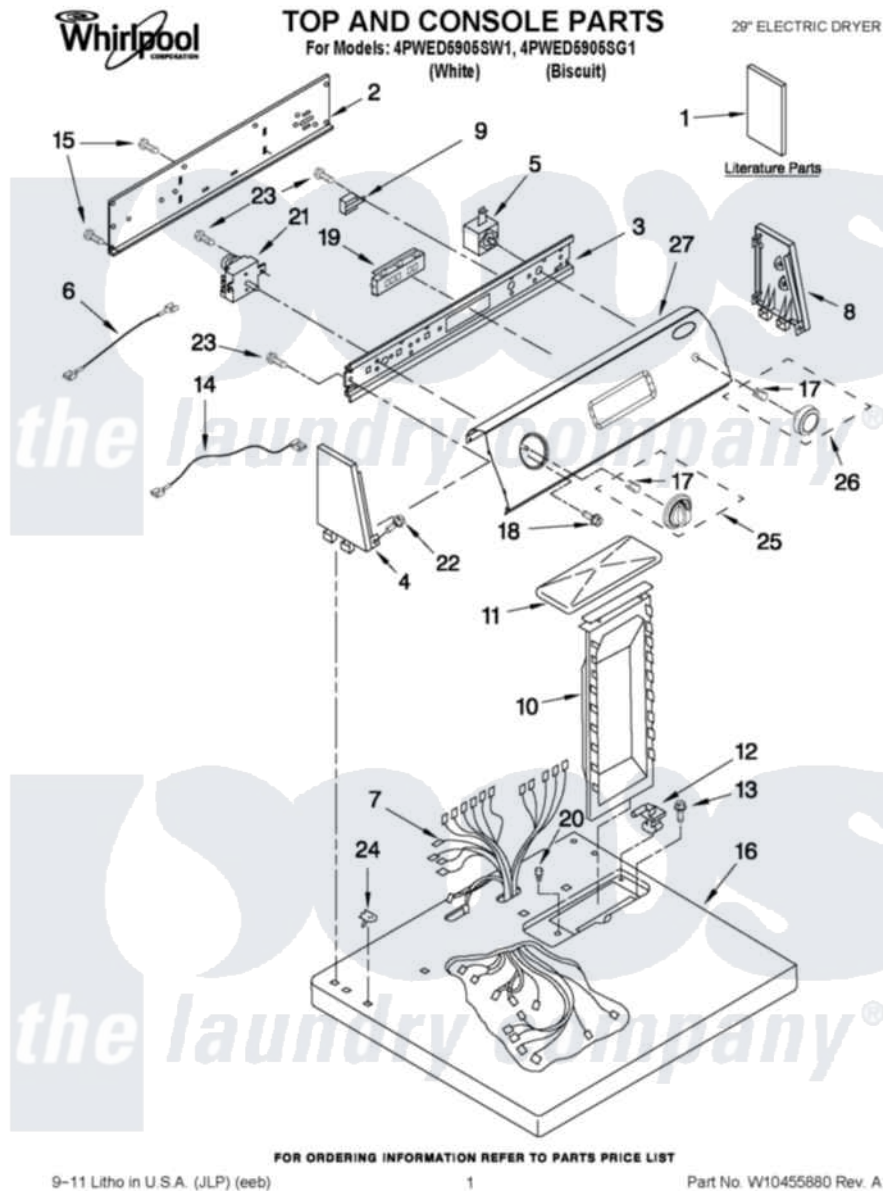

Whirlpool 4PWED5905SW1 01 - TOP AND CONSOLE PARTS

FOR ORDERING INFORMATION REFER TO PARTS PRICE LIST
 9-11 Litho in U.S.A. (JLP) (eeb) 1 Part No. W10455880 Rev. A

Whirlpool [Residential Whirlpool 4PWED5905SW1 Dryer Parts](#) Parts Diagram 01 - TOP AND CONSOLE PARTS
 Click on the part number to view part

Item	Original Part Number	Replaced By	Status	Part Description
1	W10097088		Not Available	GUIDE, USE & CARE
"	W10113035		Not Available	Guide, Use & Care (Export)
"	W10396182		Not Available	WIRING DIAGRAM
"	W10113034		Not Available	Installation Instructions (Export)
"	W10113036		Not Available	Dryer Cycle Sheet
2	8274261			Do-It-Yourself Repair Manuals
3	8271426			Bracket, Control
4	8271365	279962		Endcap
"	8271368	279965		Endcap
5	W10112633			Switch, Push-To-Start
6	3401666			Wire Jumper
"	3401684			Jumper, Wire
7	W10386308		Not Available	HARNESS, WIRING
8	8271359	279962		Endcap
"	8271362	279965		Endcap
9	3952439			Buzzer, Mini

10	349639		Handle And Lint Screen Assembly
11	8283378		Cover, Lint Screen
"	8283380		Cover, Lint Screen
12	3978605	W10044470	Hinge, RH
"	3978606		Hinge, Lint Lid
13	688983	487240	Screw, For Mtg. Service Capacitor
14	3393811		Wire, Jumper
"	3393812		Wire, Jumper
"	3401667		Wire, Jumper
15	693995		Screw, Hex Head
16	8271390	8521918	Top
"	8271392	8521920	Top
17	8536939		Clip, Knob
18	8533951	3400859	Screw, Grounding
19	W10168177		Switch, Clean Touch
"	W10110501		Switch, Clean Touch
20	297535	17258	Bumper
21	W10111123		Timer Assembly
22	388326		Screw, 8-18 X 1.25
23	8533971	90767	Screw, 8A X 3/8 HeX Washer Head Tapping
24	357213		Nut, Push-In
25	W10034750		Timer Knob Assembly
"	W10034760		Timer Knob Assembly
26	W10034790		Knob, Push-To-Start
"	W10034800		Knob, Push-To-Start
27	W10115458		Panel, Control
"	W10095980		Panel, Control