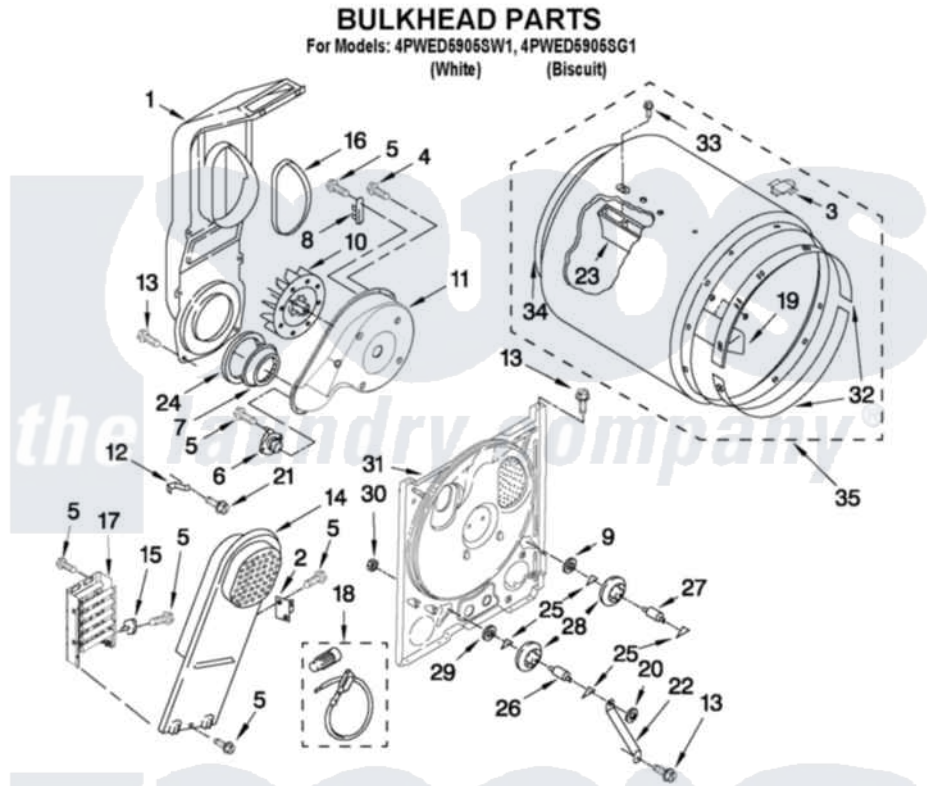

Whirlpool 4PWED5905SW1 03 - BULKHEAD PARTS

W10455880

FOR ORDERING INFORMATION REFER TO PARTS PRICE LIST

5

Whirlpool [Residential Whirlpool 4PWED5905SW1 Dryer Parts](#) Parts Diagram 03 - BULKHEAD PARTS
Click on the part number to view part

| Item | Original Part Number | Replaced By | Status | Part Description |
|------|-------------------------|------------------------|--------|---|
| 1 | 348368 | | | Lint Chute Assembly |
| 2 | 3977393 | 279816 | | Cutoff-Tml |
| 3 | 8066086 | | | Plug, Drum Hole |
| 4 | 3390647 | 488729 | | Screw |
| 5 | 90767 | | | Screw, 8A X 3/8 HeX Washer Head Tapping |
| 6 | 3387137 | | | Thermostat, Internal-Bias |
| 7 | 696302 | | | Shield, Exhaust |
| 8 | 3392519 | | | Thermal Limiter |
| 9 | 3388703 | | | Washer, Support |
| 10 | 694089 | | | Wheel, Blower |
| 11 | 8577230 | | | Housing, Blower |
| 12 | 3398161 | | | CLIP |
| 13 | 343641 | 681414 | | Screw, 10AB X 1/2 |
| 14 | 8541818 | | | Box, Heater |
| 15 | 3977767 | | | Thermostat, High Limit 250 F |
| 16 | 339956 | | | Seal, Air Duct To Bulkhead |

| | | | |
|----|---------------------------|-------------------------|----------------------------|
| 17 | 3403585 | 279838 | Element |
| 18 | 279457 | | Wire Kit, Terminal |
| 19 | 3403636 | | Baffle, Drum |
| 20 | 90296 | | Nut, Push On |
| 21 | 489463 | | Screw, 8-18 X 1/16 |
| 22 | 3976434 | | Bracket, Support Shaft |
| 23 | 692490 | | Baffle, Drum |
| 24 | 347139 | | Seal, Lint Chute |
| 25 | 690997 | | Washer, Thrust |
| 26 | W10359270 | | Shaft, Drum Roller Threads |
| 27 | W10359269 | | Shaft, Drum Roller Threads |
| 28 | 3397590 | 349241T | Support |
| 29 | 348197 | | Washer, Support |
| 30 | W10298789 | | Nut, Push-In |
| 31 | 3403410 | | Bulkhead |
| 32 | 692526 | 279441 | BeaRng-Rng |
| 33 | W10219342 | | Screw, Baffle Mounting |
| 34 | W10352407 | 279857 | Seal |
| 35 | 695587 | | Drum Assembly |