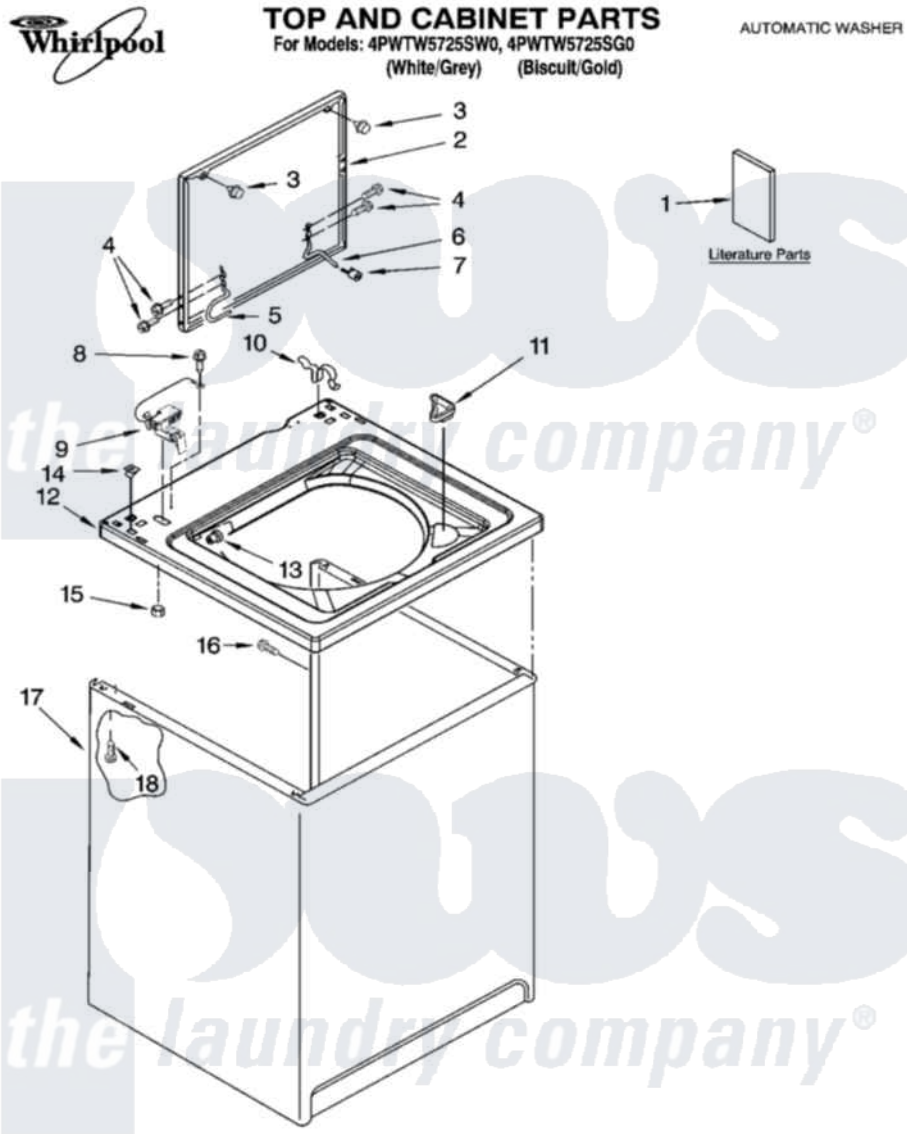

Whirlpool 4PWTW5725SG0 01 - TOP AND CABINET PARTS

02-07 Litho in U.S.A. (drd)

1

Part No. W10112702 Rev. A

Whirlpool [Residential Whirlpool 4PWTW5725SG0 Washer Parts](#) Parts Diagram 01 - TOP AND CABINET PARTS
 Click on the part number to view part

Item	Original Part Number	Replaced By	Status	Part Description
1	BLANK		Not Available	LITERATURE PARTS
"	W10096749		Not Available	Installation Instructions (English/Korean)
"	W10096776		Not Available	Installation Instructions (Arabic)
"	W10096744		Not Available	Use & Care Guide (English/Korean)
"	W10096777		Not Available	Use & Care Guide (Arabic)
"	W10096804		Not Available	Feature Sheet (Arabic)
"	W10110461		Not Available	Wiring Diagram
2	8541743	3957510		Lid
"	8541742	3957511		Lid
3	9724509			Bumper, Lid
4	W10119872	W10119828		Screw, Lid Hinge Mounting
5	8318088			Hinge, Lid
6	54583			Hinge, Lid
7	19119			Bumper, Lid Hinge

8	3351614		Screw, Gearcase Cover Mounting
9	8318084		Switch, Lid
10	62780		Clip, Top And Cabinet And Rear Panel
11	3362952		Dispenser, Bleach
12	8541617		Top
"	8541619		Top
13	21258		Bearing, Lid Hinge
14	357213		Nut, Push-In
15	8533959	680762	Nut
16	3357011	308685	Side Trim)
17	63128		Cabinet
"	3954777		Cabinet
18	3390631		Screw, 10-16 X 3/8