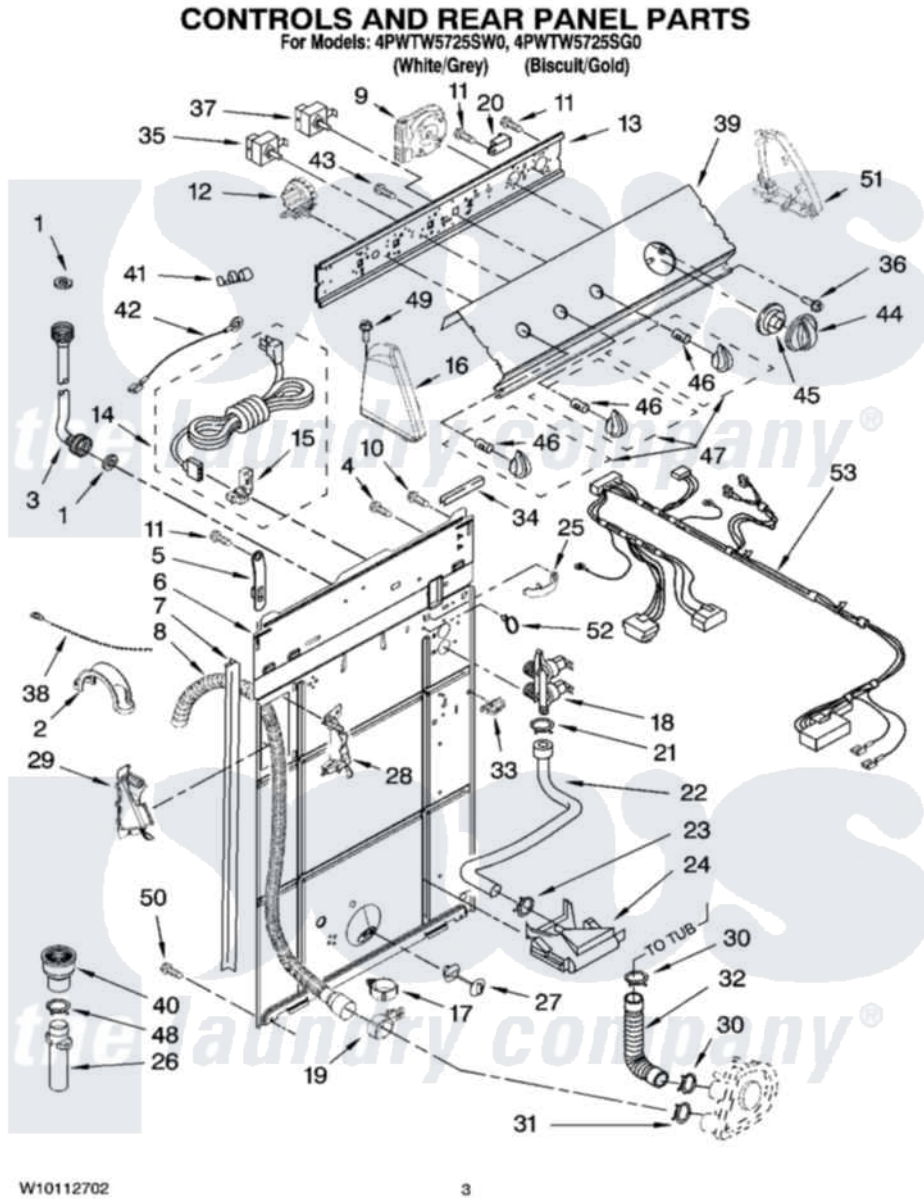

Whirlpool 4PWTW5725SG0 02 - CONTROLS AND REAR PANEL PARTS

Whirlpool Residential Whirlpool 4PWTW5725SG0 Washer Parts Parts Diagram 02 - CONTROLS AND REAR PANEL PARTS

Click on the part number to view part

Item	Original Part Number	Replaced By	Status	Part Description
1	3976300	16123		Washer Inlet-Hose Miscellaneous Parts Must be Ordered Separately.
2	8577378			U-Bend, Drain Hose
3	8571377	89503		Hose-Inlet
"	8571378	89503		Hose-Inlet
4	9740848			Screw, Mixing Valve Mounting
5	8568314			Strap, Console
6	8541686			Panel, Rear
7	62747			Pad, Rear Panel
8	8559373	W10096921		Drain Hose Assembly
9	W10110460			Timer, Control
10	3351614			Screw, Gearcase Cover Mounting
11	90767			Screw, 8A X 3/8 HeX Washer Head Tapping
12	8577845	W10339334		Switch-WL