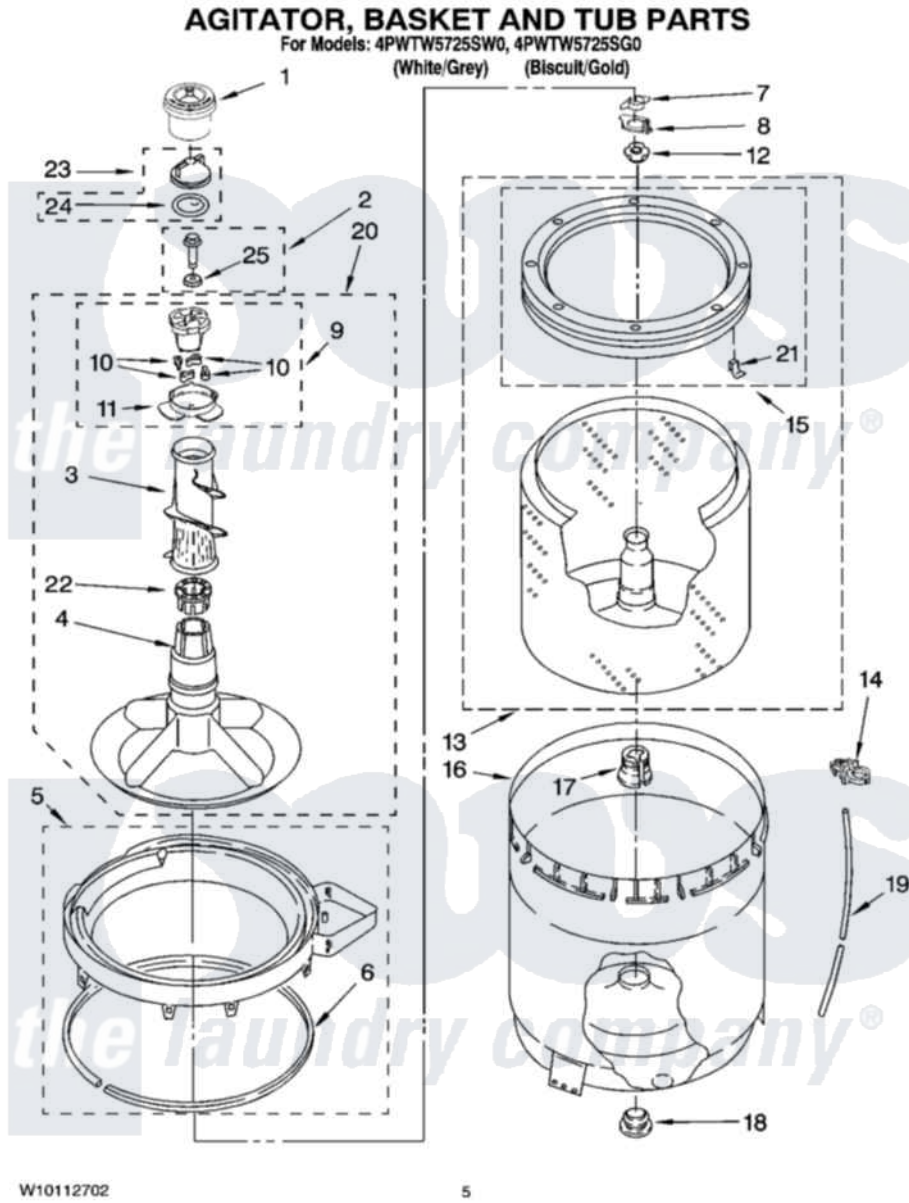

Whirlpool 4PWTW5725SG0 03 - AGITATOR, BASKET AND TUB PARTS

Whirlpool Residential Whirlpool 4PWTW5725SG0 Washer Parts Parts Diagram 03 - AGITATOR, BASKET AND TUB PARTS

Click on the part number to view part

Item	Original Part Number	Replaced By	Status	Part Description
1	8575076	8575076A		Dispenser
2	358237			Screw And Washer
3	3349019			Auger, Agitator
4	3350830			Agitator
5	3360611			Tub Ring And Gasket Assembly
6	3359586			Gasket, Tub Ring
7	3354845			Clip, Agitator
8	8543666			Washer, Agitator
9	3363663	285811		Cam-Agitator
10	3366877	80040		Dog-Agitator
11	3363661			Bearing, Driven Cam
12	21366			Nut, Spanner
13	3956206	3956207		Basket And Balance Ring
14	2219077			Clip, Pressure Switch Hose
15	3956205			Balance Ring

16	63125		Tub
17	389140		Tub Block, Basket Drive
18	383727		Gasket, Centerpodt
19	3363657	353244	Hose, Pressure Switch
20	3350829	285574	Large Ring
21	8519815		Clip, Balance Ring
22	3350389	285587	Washer
23	3354733	W10074580	Cap, Barrier
24	3348855	W10072840	Fabric Softener
25	3949550		Washer