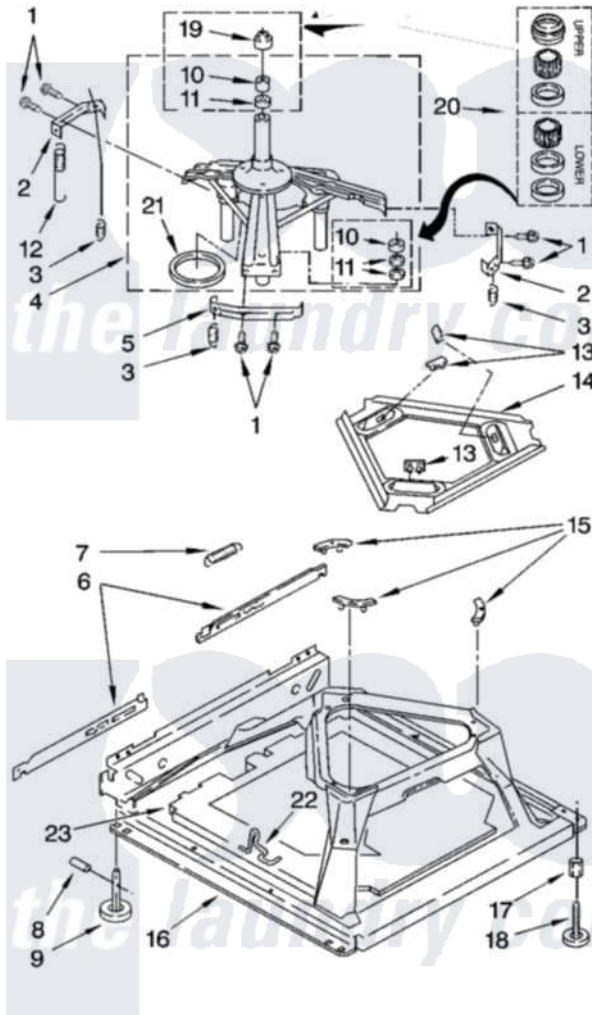

Whirlpool 4PWTW5725SG0 04 - MACHINE BASE PARTS

MACHINE BASE PARTS

For Models: 4PWTW5725SW0, 4PWTW5725SG0
(White/Grey) (Biscuit/Gold)

W10112702

7

Whirlpool [Residential Whirlpool 4PWTW5725SG0 Washer Parts](#) Parts Diagram 04 - MACHINE BASE PARTS
Click on the part number to view part

Item	Original Part Number	Replaced By	Status	Part Description
1	3400076			Screw, Bracket Mounting
2	64067			Bracket, Spring Outer
3	63907			Spring, Suspension
4	8575214	280184		Support
5	64065			Bracket, Spring Outer
6	63138			Link, Leveling Mechanism
7	62597	8316845		Spring
8	62837			Pin, Knurled
9	62596	285244		Feet-Leveling
10	8546455			Bearing, Centerpost
11	357409	359449		Seal, Agitator Shaft
12	388492	W10250667		Spring, Counterweight
13	62568	285219		Pad
14	3946509			Plate, Suspension
15	3363660	285744		Pad
16	3349337	285459		Base