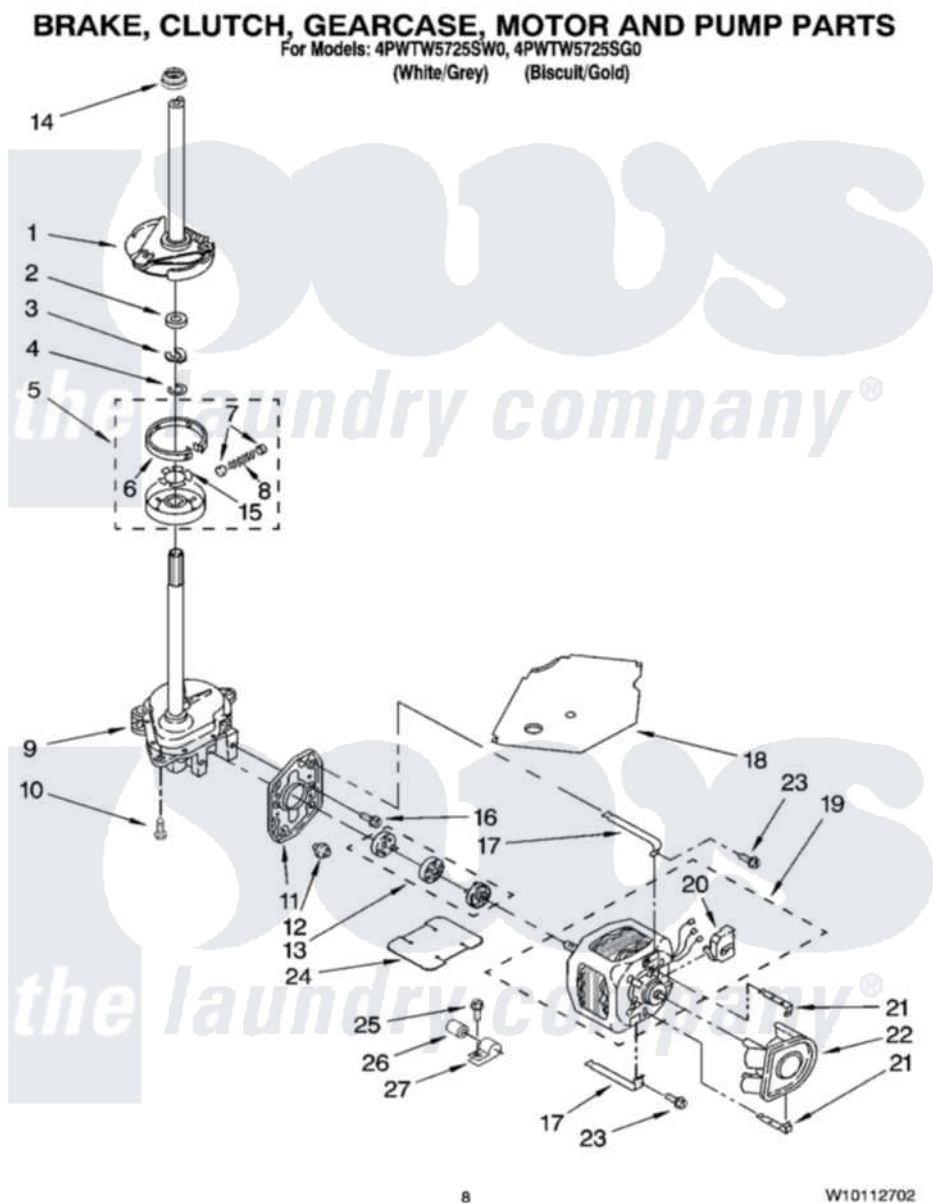

Whirlpool 4PWTW5725SG0 05 - BRAKE, CLUTCH, GEARCASE, MOTOR AND PUMP PARTS

Whirlpool Residential Whirlpool 4PWTW5725SG0 Washer Parts Parts Diagram 05 - BRAKE, CLUTCH, GEARCASE, MOTOR AND PUMP PARTS
 Click on the part number to view part

Item	Original Part Number	Replaced By	Status	Part Description
1	388951	285792		Basketdrive
2	63292			Washer, Spin Tube Thrust
3	62697	W10080230		Ring, Spin Tube Support
4	63283	285353		Ring
5	3951311	285785		Clutch
6	3951308	285790		Lining
7	62646			Cap, Clutch Spring
8	3946792			Spring And Damper Assembly
9	3360630	3360629		Gearcase
10	3357334	3400516		Screw Anti-Rattle
11	62611			Plate, Motor Mount To Gearcase
12	62691			Grommet, Motor
13	3364003	285753A		Coupling
14	8577374			Seal, Centerpost

15	3355454		Clip, Main Drive
16	3400516		Screw Anti-Rattle
17	3349637	W10086010	Retainer, Motor
18	3362089		Shield, Tub To Motor
19	3353846		Motor, Main Drive
20	8529896		Switch, Main Drive Motor
21	8546127		Retainer, Pump
22	3363394		Pump
23	3387485	273556	Screw, 10-16 X 5/8
24	3946532		Shield, Motor
25	62863	3390631	Screw, 10-16 X 3/8
26	8572717		Capacitor, Motor Start
27	3949496		Clamp, Capacitor