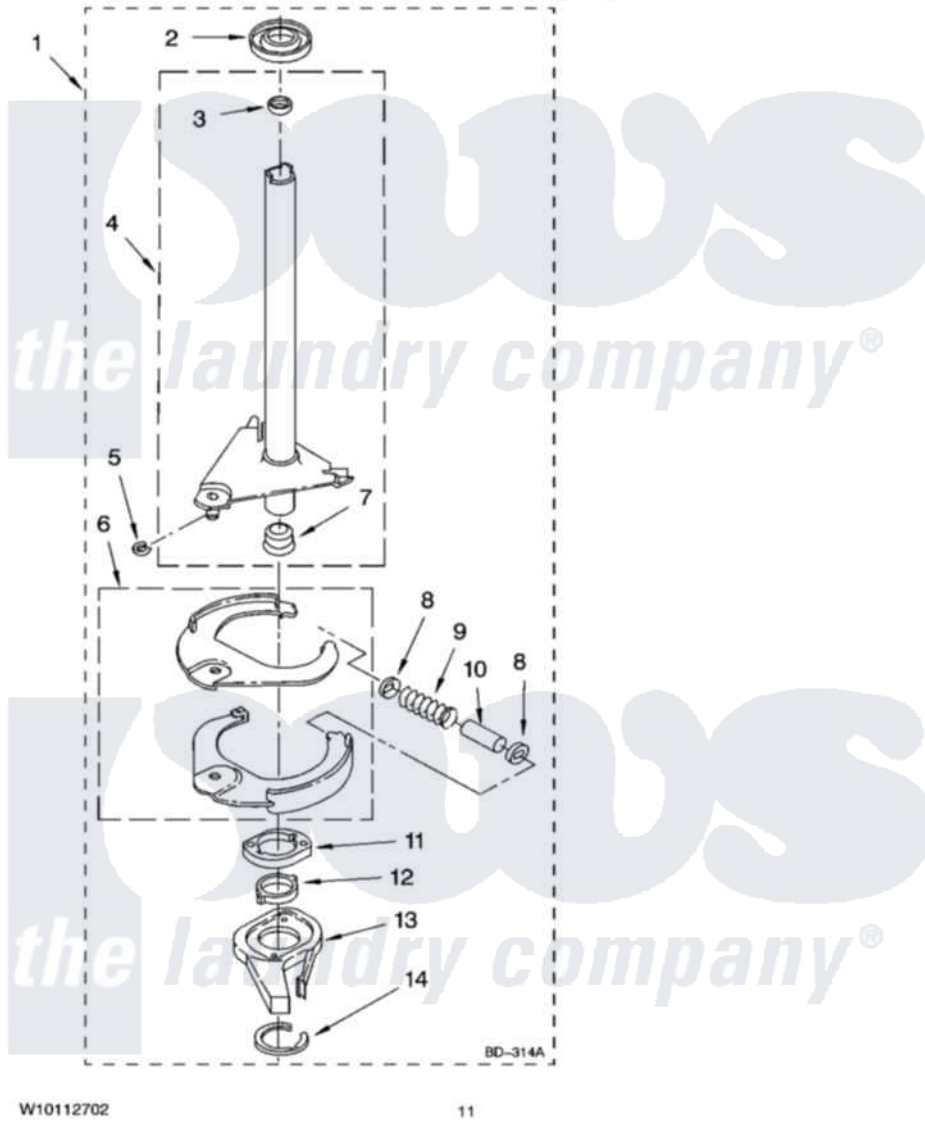

# Whirlpool 4PWTW5725SG0 07 - BRAKE AND DRIVE TUBE PARTS

## BRAKE AND DRIVE TUBE PARTS

For Models: 4PWTW5725SW0, 4PWTW5725SG0  
(White/Grey) (Biscuit/Gold)

W10112702

11

Whirlpool Residential Whirlpool 4PWTW5725SG0 Washer Parts Parts Diagram 07 - BRAKE AND DRIVE TUBE PARTS  
Click on the part number to view part

Item	Original Part Number	Replaced By	Status	Part Description
1	388951	<a href="#">285792</a>		Basketdrive
2	<a href="#">62658</a>			Ring, Thrust
3	<a href="#">356427</a>			Seal, Spin Pinion
4	64027	<a href="#">64208</a>		Tube-Spin
5	64035	<a href="#">W10083190</a>		Ring, Retaining
6	64232	<a href="#">285438</a>		Shoe-Brake
7	62703	<a href="#">8546462</a>		"T" Bearing, Spin Tube
8	3353956	<a href="#">285658</a>		Sleeve
9	62647		Not Available	Spring, Brake
10	3355360	<a href="#">285658</a>		Sleeve
11	661516	<a href="#">8546461</a>		Cam, Brake Release
12	<a href="#">63022</a>			Sleeve, Cam
13	64194	<a href="#">285790</a>		Lining
14	90368	<a href="#">W10083200</a>		Ring, Retaining
"	BLANK		Not Available	Following Parts Not Illustrated
"	<a href="#">285208</a>			Lubricant