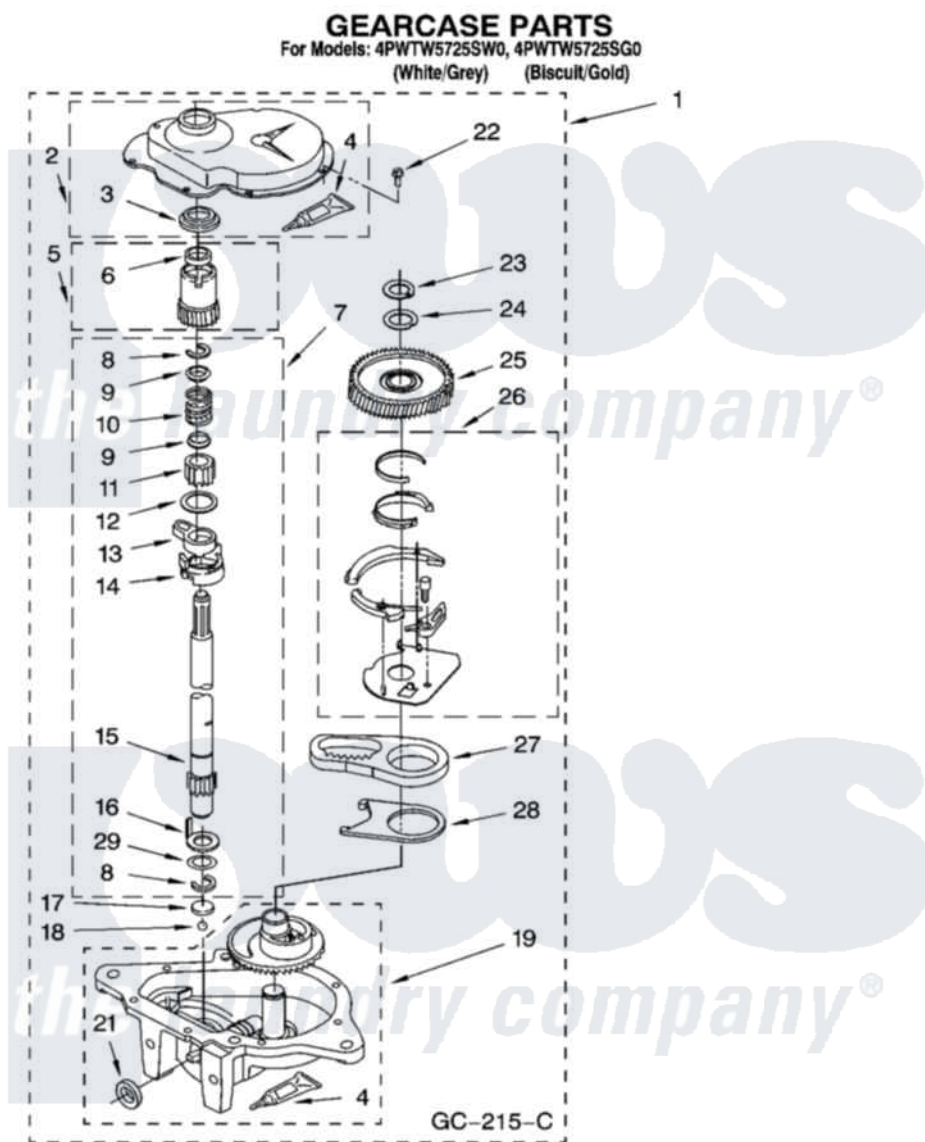

**Whirlpool 4PWTW5725SG0 08 - GEARCASE PARTS, OPTIONAL PARTS  
(NOT INCLUDED)**

12

W10112702

Whirlpool Residential Whirlpool 4PWTW5725SG0 Washer Parts Parts Diagram 08 - GEARCASE PARTS, OPTIONAL PARTS (NOT INCLUDED)

Click on the part number to view part

Item	Original Part Number	Replaced By	Status	Part Description
1	3360630	<a href="#">3360629</a>		Gearcase
2	<a href="#">285202</a>			Cover, Gearcase
3	<a href="#">3349985</a>			Seal, Gearcase Cover
4	<a href="#">285195</a>			Sealer Sealer, Gasket
5	63320	<a href="#">285362</a>		Gear and Pinion
6	<a href="#">356427</a>			Seal, Spin Pinion
7	<a href="#">389387</a>			Shaft, Agitator
8	90369		Not Available	Ring, Retaining (2)
9	<a href="#">62677</a>			Retainer, Spring
10	<a href="#">62676</a>			Spring, Agitator
11	63273	<a href="#">285509</a>		Shaft, Agitator
12	<a href="#">62619</a>			Washer, Agitator Gear
13	62580	<a href="#">285206</a>		Cam-Agitator
14	62581	<a href="#">285206</a>		Cam-Agitator
15	<a href="#">285509</a>			Shaft, Agitator